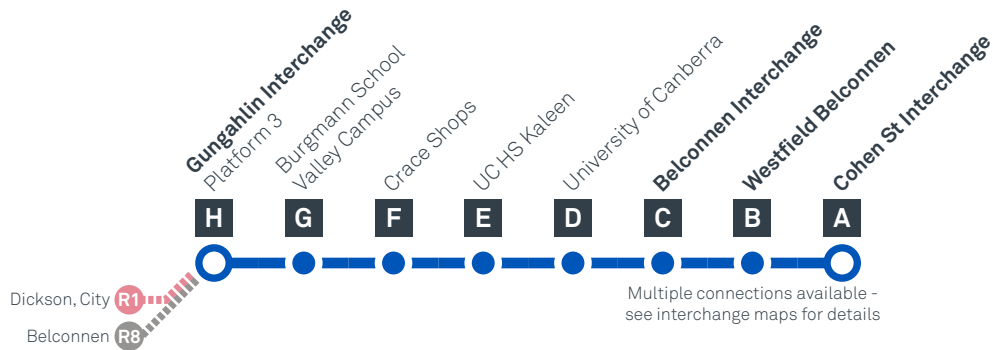

Explanations

- H** Operates School Holidays Only
- P** Operates School Days Only and travels via Palmerston Primary School
- S** Operates School Days Only

BELCONNEN TO GUNGAHLIN

via Giralang, Crace and Palmerston

Explanations

- C** Operates School Days Only and starts from Burgmann Valley Campus
- H** Operates School Holidays Only
- P** Operates School Days Only and travels via Palmerston Primary School
- S** Operates School Days Only

GUNGAHLIN TO BELCONNEN

via Palmerston, Crace and Giralang

Effective 10 October 2020

23

SATURDAY

AM	23	6:57	7:01	7:08	7:18	7:24	7:28	7:30	7:35
	23	7:57	8:01	8:08	8:18	8:24	8:28	8:30	8:35
	23	8:57	9:01	9:08	9:18	9:26	9:31	9:33	9:38
	23	9:57	10:01	10:08	10:18	10:26	10:31	10:33	10:38
	23	10:57	11:01	11:08	11:18	11:26	11:31	11:33	11:38
	23	11:57	12:01	12:08	12:18	12:26	12:31	12:33	12:38
PM	23	1:27	1:31	1:38	1:48	1:56	2:01	2:03	2:08
	23	3:27	3:31	3:38	3:48	3:56	4:01	4:03	4:08
	23	5:27	5:30	5:37	5:47	5:54	5:59	6:01	6:06
	23	7:27	7:30	7:37	7:47	7:54	7:59	8:01	8:06
	23	9:27	9:30	9:37	9:47	9:53	9:57	9:59	10:04
	23	11:27	11:30	11:37	11:47	11:53	11:57	11:59	12:04

BELCONNEN TO GUNGAHLIN

via Giralang, Crace and Palmerston

Effective 18 July 2020

23

ROUTE MAP

- Bus route
- Bus interchange
- Mode interchange
- Educational institution
- Hospital
- Bicycle lockers
- Park and Ride
- R1** RAPID route
- Bus terminus
- 23** Route number
- Shopping centre
- Bicycle rails
- Bicycle cage
- Bus stop / this side only