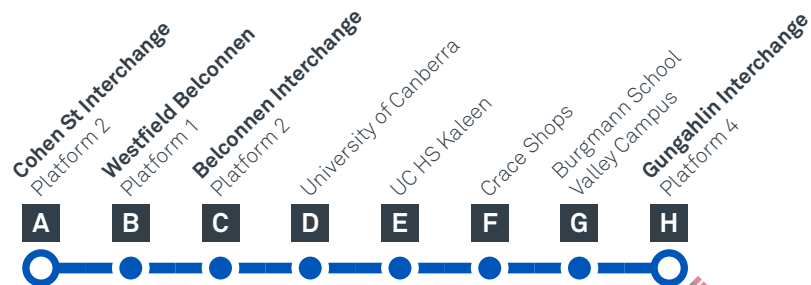

BELCONNEN TO GUNGAHLIN

via Giralang, Crace and Palmerston

Effective 10 October 2020

Multiple connections available - see interchange maps for details

MONDAY TO FRIDAY

AM	23	.....	.....	.....	.....	.....	5:48	5:56	6:00
	23	5:51	5:53	5:55	5:59	6:03	6:12	6:20	6:24
	23	6:09	6:11	6:13	6:17	6:21	6:30	6:38	6:42
	23	6:29	6:31	6:33	6:37	6:41	6:50	6:58	7:02
	23	6:46	6:48	6:50	6:54	6:58	7:07	7:15	7:19
	23	7:09	7:11	7:13	7:17	7:21	7:30	7:39	7:44
	23	7:25	7:27	7:29	7:34	7:40	7:50	7:59	8:04
	23	7:46	7:48	7:50	7:55	8:01	8:11	8:20	8:25
	23	H8:07	H8:09	H8:11	H8:16	H8:22	H8:32	H8:41	H8:46
	23	S8:07	S8:09	S8:11	S8:16	S8:22	P8:32	S8:44	S8:50
	23	8:37	8:39	8:41	8:46	8:52	9:02	9:10	9:15
	23	9:08	9:10	9:12	9:16	9:22	9:31	9:39	9:44
	23	9:35	9:37	9:39	9:43	9:49	9:58	10:06	10:11
	23	10:05	10:07	10:09	10:13	10:19	10:28	10:36	10:41
	23	10:35	10:37	10:39	10:43	10:49	10:58	11:06	11:11
	23	11:05	11:07	11:09	11:13	11:19	11:28	11:36	11:41
	23	11:35	11:37	11:39	11:43	11:49	11:58	12:06	12:11
PM	23	12:05	12:07	12:09	12:13	12:19	12:28	12:36	12:41
	23	12:35	12:37	12:39	12:43	12:49	12:58	1:06	1:11
	23	1:05	1:07	1:09	1:13	1:19	1:28	1:36	1:41
	23	1:35	1:37	1:39	1:43	1:49	1:58	2:06	2:11
	23	2:05	2:07	2:09	2:13	2:19	2:28	2:37	2:44
	23	2:34	2:36	2:38	2:43	2:49	2:59	3:08	3:15
	23	3:02	3:04	3:06	3:11	3:17	3:27	3:36	3:43
	23	3:37	3:39	3:41	3:46	3:52	4:02	4:11	4:18
	23	4:08	4:10	4:12	4:17	4:23	4:33	4:42	4:49
	23	4:38	4:40	4:42	4:47	4:53	5:03	5:12	5:19
	23	4:57	4:59	5:01	5:06	5:12	5:22	5:31	5:35
	23	5:16	5:18	5:20	5:25	5:31	5:41	5:50	5:54
	23	5:35	5:37	5:39	5:44	5:50	6:00	6:09	6:13
	23	5:54	5:56	5:58	6:03	6:09	6:19	6:28	6:32
	23	6:22	6:24	6:26	6:31	6:37	6:47	6:56	7:00
	23	6:55	6:57	6:59	7:03	7:08	7:17	7:23	7:27
	23	7:25	7:27	7:29	7:33	7:38	7:47	7:53	7:57
	23	8:07	8:09	8:11	8:15	8:20	8:29	8:35	8:39
	23	9:07	9:09	9:11	9:15	9:20	9:29	9:35	9:39
	23	10:07	10:09	10:11	10:15	10:20	10:29	10:35	10:39
	23	11:07	11:09	11:11	11:15	11:20	11:29	11:35	11:39

Explanations

- **H** Operates School Holidays Only
- **P** Operates School Days Only and travels via Palmerston Primary School
- **S** Operates School Days Only