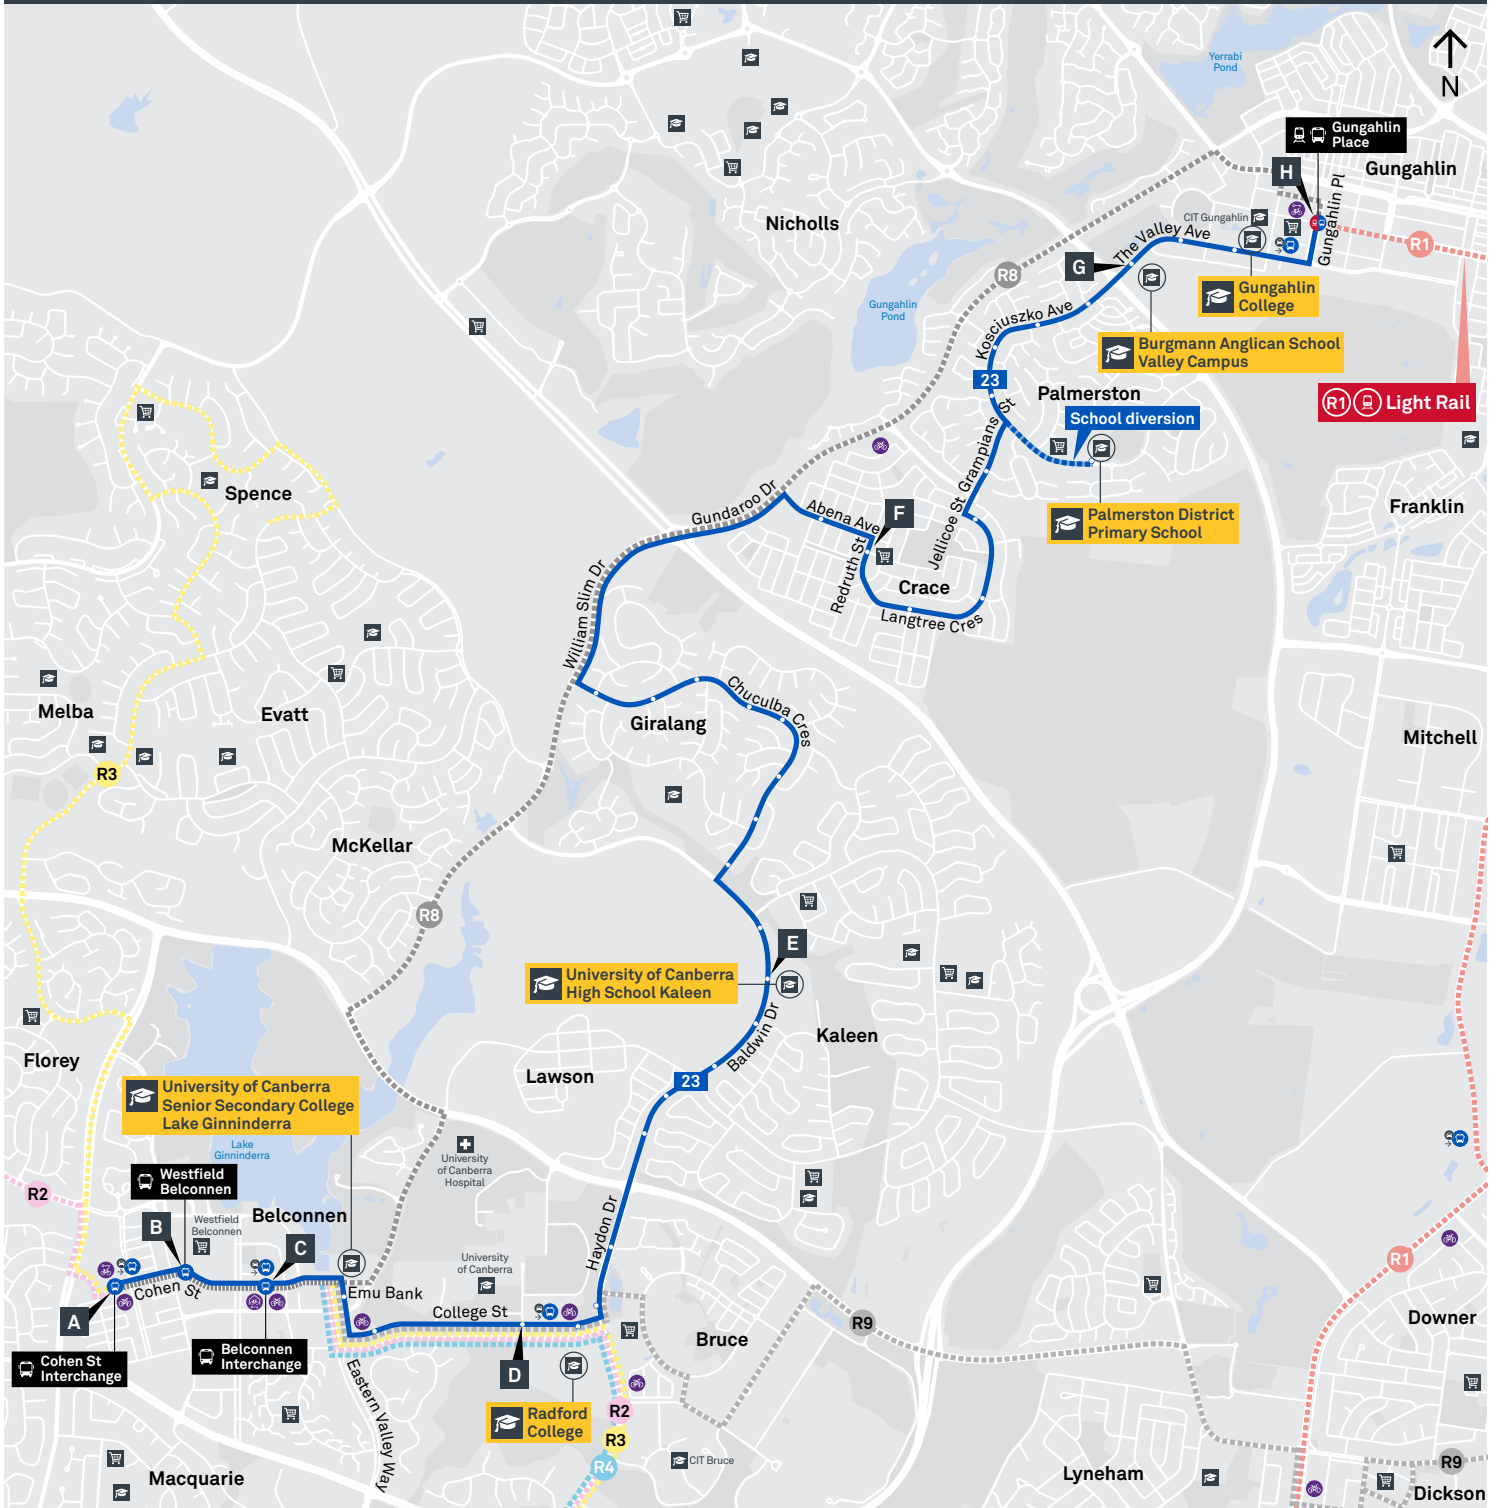

Explanations

- H** Operates School Holidays Only
- P** Operates School Days Only and travels via Palmerston Primary School
- S** Operates School Days Only

BELCONNEN TO GUNGAHLIN

via Giralang, Crace and Palmerston

GUNGAHLIN TO BELCONNEN

via Palmerston, Crace and Giralang

Effective 10 October 2020

23

SATURDAY

AM	23	6:57	7:01	7:08	7:18	7:24	7:28	7:30	7:35
	23	7:57	8:01	8:08	8:18	8:24	8:28	8:30	8:35
	23	8:57	9:01	9:08	9:18	9:26	9:31	9:33	9:38
	23	9:57	10:01	10:08	10:18	10:26	10:31	10:33	10:38
	23	10:57	11:01	11:08	11:18	11:26	11:31	11:33	11:38
	23	11:57	12:01	12:08	12:18	12:26	12:31	12:33	12:38
PM	23	1:27	1:31	1:38	1:48	1:56	2:01	2:03	2:08
	23	3:27	3:31	3:38	3:48	3:56	4:01	4:03	4:08
	23	5:27	5:30	5:37	5:47	5:54	5:59	6:01	6:06
	23	7:27	7:30	7:37	7:47	7:54	7:59	8:01	8:06
	23	9:27	9:30	9:37	9:47	9:53	9:57	9:59	10:04
	23	11:27	11:30	11:37	11:47	11:53	11:57	11:59	12:04

BELCONNEN TO GUNGAHLIN

via Giralang, Crace and Palmerston

Effective 18 July 2020

23

ROUTE MAP

- Bus route
- Bus interchange
- Mode interchange
- Educational institution
- Hospital
- Bicycle lockers
- Park and Ride
- R1** RAPID route
- Bus terminus
- 23** Route number
- Shopping centre
- Bicycle rails
- Bicycle cage
- Bus stop / this side only