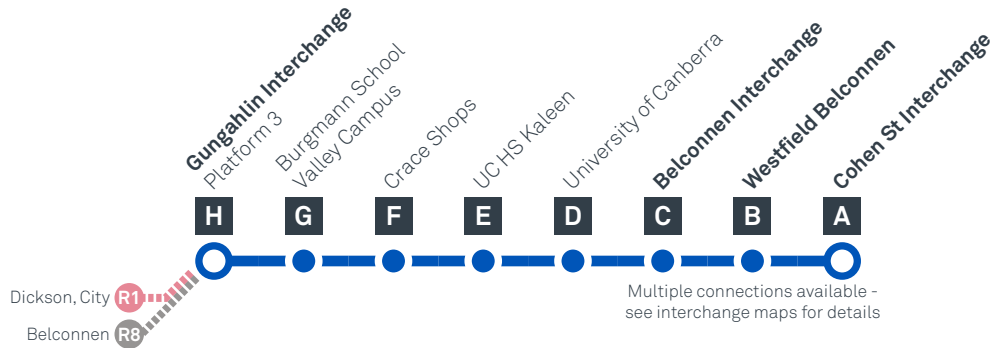

GUNGAHLIN TO BELCONNEN

via Palmerston, Crace and Giralang

Effective 10 October 2020

23

MONDAY TO FRIDAY

AM	23	5:50	5:53	6:00	6:10	6:16	6:20	6:22	6:27
	23	6:19	6:22	6:29	6:39	6:45	6:49	6:51	6:56
	23	6:38	6:41	6:48	6:58	7:04	7:08	7:10	7:15
	23	6:58	7:01	7:08	7:18	7:24	7:28	7:30	7:35
	23	7:17	7:20	7:27	7:37	7:45	7:50	7:52	7:57
	23	7:37	7:41	7:48	7:58	8:06	8:11	8:13	8:18
	23	7:57	8:01	8:08	8:18	8:26	8:31	8:33	8:38
	23	8:17	8:21	8:28	8:38	8:46	8:51	8:53	8:58
	23	8:42	8:46	8:53	9:03	9:09	9:14	9:16	9:21
	23	9:07	9:11	9:18	9:28	9:34	9:39	9:41	9:46
	23	9:37	9:41	9:48	9:58	10:04	10:09	10:11	10:16
	23	10:07	10:11	10:18	10:28	10:34	10:39	10:41	10:46
	23	10:37	10:41	10:48	10:58	11:04	11:09	11:11	11:16
	23	11:07	11:11	11:18	11:28	11:34	11:39	11:41	11:46
	23	11:37	11:41	11:48	11:58	12:04	12:09	12:11	12:16
PM	23	12:07	12:11	12:18	12:28	12:34	12:39	12:41	12:46
	23	12:37	12:41	12:48	12:58	1:04	1:09	1:11	1:16
	23	1:07	1:11	1:18	1:28	1:34	1:39	1:41	1:46
	23	1:37	1:41	1:48	1:58	2:04	2:09	2:11	2:16
	23	2:07	2:11	2:18	2:28	2:35	2:40	2:42	2:47
	23	2:37	2:42	2:50	3:00	3:08	3:13	3:15	3:20
	23	H3:07	H3:12	H3:20	H3:30	H3:38	H3:43	H3:45	H3:50
	23	S3:07	P3:12	S3:23	S3:33	S3:42	S3:47	S3:49	S3:51
	23	.....	C3:28	S3:36	S3:46	S3:54	S3:59	S4:01	S4:03
	23	3:30	3:35	3:43	3:53	4:01	4:06	4:08	4:13
	23	3:50	3:55	4:03	4:13	4:21	4:26	4:28	4:33
	23	4:09	4:14	4:22	4:32	4:40	4:45	4:47	4:52
	23	4:27	4:32	4:40	4:50	4:58	5:03	5:05	5:10
	23	4:47	4:52	5:00	5:10	5:18	5:23	5:25	5:30
	23	5:07	5:12	5:20	5:30	5:37	5:42	5:44	5:49
	23	5:26	5:31	5:40	5:50	5:57	6:02	6:04	6:09
	23	5:44	5:49	5:58	6:08	6:15	6:20	6:22	6:27
	23	6:07	6:12	6:21	6:31	6:38	6:43	6:45	6:50
	23	6:32	6:37	6:46	6:56	7:03	7:07	7:09	7:14
	23	7:02	7:06	7:13	7:23	7:29	7:33	7:35	7:40
	23	7:32	7:36	7:43	7:53	7:59	8:03	8:05	8:10
	23	8:02	8:06	8:13	8:23	8:29	8:33	8:35	8:40
	23	8:32	8:36	8:43	8:53	8:59	9:03	9:05	9:10
	23	9:02	9:06	9:13	9:23	9:29	9:33	9:35	9:40
	23	9:32	9:36	9:43	9:53	9:59	10:03	10:05	10:10
	23	10:32	10:36	10:43	10:53	10:59	11:03	11:05	11:10
	23	11:32	11:36	11:43	11:53	11:59	12:03	12:05	12:10

Explanations

- **C** Operates School Days Only and starts from Burgmann Valley Campus
- **H** Operates School Holidays Only
- **P** Operates School Days Only and travels via Palmerston Primary School
- **S** Operates School Days Only