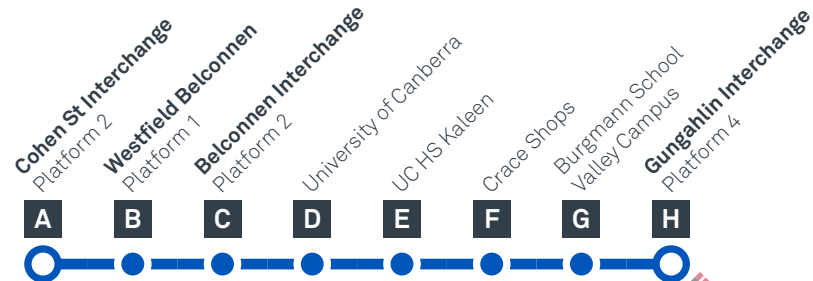

Explanations

- H** Operates School Holidays Only
- P** Operates School Days Only and travels via Palmerston Primary School
- S** Operates School Days Only

BELCONNEN TO GUNGAHLIN

via Giralang, Crace and Palmerston

Effective 10 October 2020

Multiple connections available - see interchange maps for details

SATURDAY

AM	23	6:33	6:35	6:37	6:41	6:46	6:55	7:02	7:09
	23	7:33	7:35	7:37	7:41	7:46	7:55	8:02	8:09
	23	8:33	8:35	8:37	8:41	8:46	8:55	9:02	9:09
	23	9:33	9:35	9:37	9:42	9:48	9:58	10:05	10:12
	23	10:33	10:35	10:37	10:42	10:48	10:58	11:05	11:12
PM	23	12:01	12:03	12:05	12:10	12:16	12:26	12:33	12:40
	23	2:01	2:03	2:05	2:10	2:16	2:26	2:33	2:40
	23	4:01	4:03	4:05	4:10	4:16	4:26	4:33	4:40
	23	6:01	6:03	6:05	6:10	6:16	6:26	6:33	6:40
	23	8:01	8:03	8:05	8:09	8:14	8:23	8:29	8:36
	23	10:01	10:03	10:05	10:09	10:14	10:23	10:29	10:36
AM	23	12:01	12:03	12:05	12:09	12:14	12:23	12:29	12:36