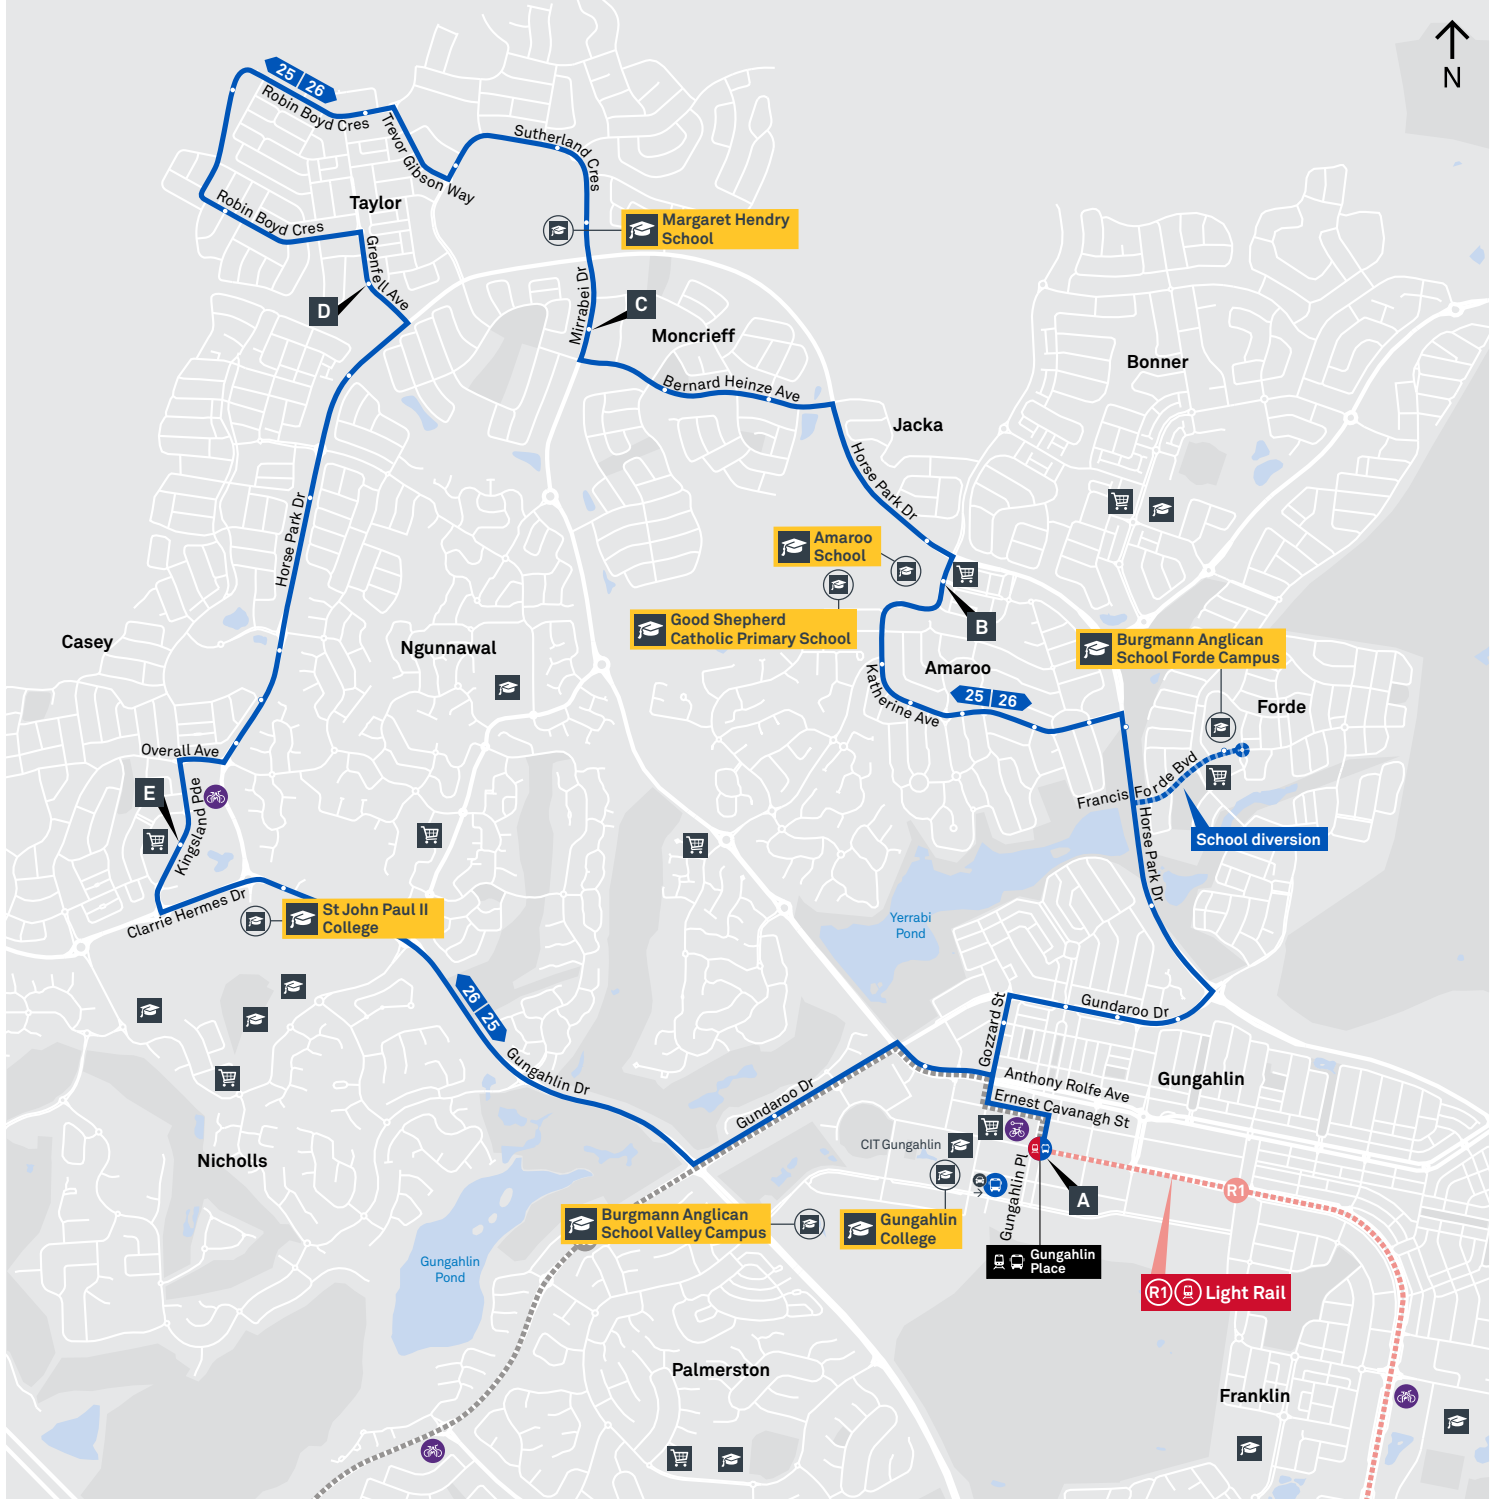

Explanations

- C Operates School Days Only and starts from Burgmann Valley Campus 7 minutes earlier
- S Operates School Days Only

TAYLOR LOOP

via Moncrieff and Casey

Effective 10 October 2020

25

SATURDAY

AM	25	7:00	7:09	7:13	7:19	7:25	7:37
	25	8:00	8:09	8:13	8:19	8:25	8:37
	25	9:00	9:10	9:14	9:20	9:27	9:39
	25	10:00	10:10	10:14	10:20	10:27	10:39
	25	11:27	11:37	11:41	11:47	11:54	12:06
PM	25	1:27	1:37	1:41	1:47	1:54	2:06
	25	3:27	3:37	3:41	3:47	3:54	4:06
	25	5:27	5:36	5:40	5:46	5:52	6:04
	25	7:27	7:36	7:40	7:46	7:52	8:04
	25	9:27	9:36	9:40	9:45	9:50	10:02
	25	11:27	11:36	11:40	11:45	11:50	12:02

Explanations

- B** Operates School Days and travels via Burgmann School (Forde)
- H** Operates School Holidays Only
- S** Operates School Days Only

TAYLOR LOOP via Casey and Moncrieff

Effective 10 October 2020

TAYLOR LOOP via Moncrieff and Casey

Effective 18 July 2020

25

26

ROUTE MAP

- Bus route
- Bus interchange
- Mode interchange
- Educational institution
- Hospital
- Bicycle lockers
- Park and Ride
- R1** RAPID route
- Bus terminus
- 25 Route number
- Shopping centre
- Bicycle rails
- Bicycle cage
- Bus stop / this side only