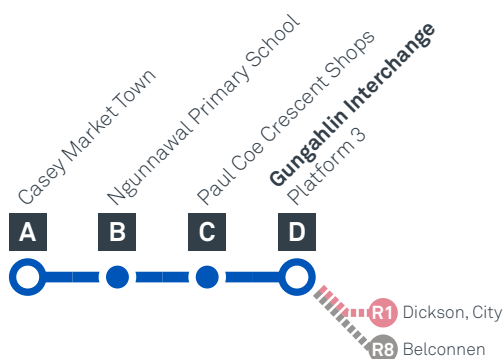

CASEY TO GUNGAHLIN

via Ngunnawal

Effective 10 October 2020

28

MONDAY TO FRIDAY

AM	28	5:38	5:49	5:52	5:59
	28	6:01	6:12	6:15	6:22
	28	6:18	6:29	6:32	6:39
	28	6:35	6:46	6:49	6:56
	28	6:54	7:05	7:08	7:15
	28	7:13	7:24	7:27	7:35
	28	7:34	7:46	7:49	7:57
	28	7:55	8:07	8:10	8:18
	28	8:17	8:29	8:32	8:40
	28	8:37	8:49	8:52	9:00
	28	8:57	9:08	9:11	9:19
	28	9:27	9:38	9:41	9:49
	28	9:54	10:05	10:08	10:16
	28	10:24	10:35	10:38	10:46
	28	10:54	11:05	11:08	11:16
	28	11:24	11:35	11:38	11:46
	28	11:54	12:05	12:08	12:16
PM	28	12:24	12:35	12:38	12:46
	28	12:54	1:05	1:08	1:16
	28	1:24	1:35	1:38	1:46
	28	1:54	2:05	2:08	2:16
	28	2:24	2:35	2:38	2:46
	28	H2:54	H3:04	H3:07	H3:15
	28	S2:58	S3:08	S3:11	S3:19
	28	P3:22	S3:32	S3:35	S3:43
	28	H3:24	H3:34	H3:37	H3:45
	28	Q3:54	S4:04	S4:07	S4:15
	28	H3:54	H4:04	H4:07	H4:15
	28	4:14	4:24	4:27	4:35
	28	4:36	4:46	4:49	4:57
	28	4:56	5:06	5:09	5:17
	28	5:16	5:26	5:29	5:36
	28	5:35	5:44	5:47	5:54
	28	5:53	6:02	6:05	6:12
	28	6:23	6:32	6:35	6:42
	28	6:53	7:02	7:04	7:10
	28	7:23	7:31	7:33	7:39
	28	7:53	8:01	8:03	8:09
	28	8:23	8:31	8:33	8:39
	28	9:23	9:31	9:33	9:39
	28	10:23	10:31	10:33	10:39

Explanations

- H** Operates School Holidays Only
- P** Operates School Days Only and starts at Gold Creek High School 8 minutes earlier and travels via Gold Creek Primary School and Holy Spirit Primary School
- Q** On School Days only starts at St John Paul II College 6 minutes earlier
- S** Operates School Days Only

CASEY TO GUNGAHLIN via Ngunnawal

Effective 18 July 2020

28

ROUTE MAP

- Bus route
- Bus interchange
- Mode interchange
- Educational institution
- Hospital
- Bicycle lockers
- Park and Ride
- R1** RAPID route
- Bus terminus
- 28** Route number
- Shopping centre
- Bicycle rails
- Bicycle cage
- Bus stop / this side only