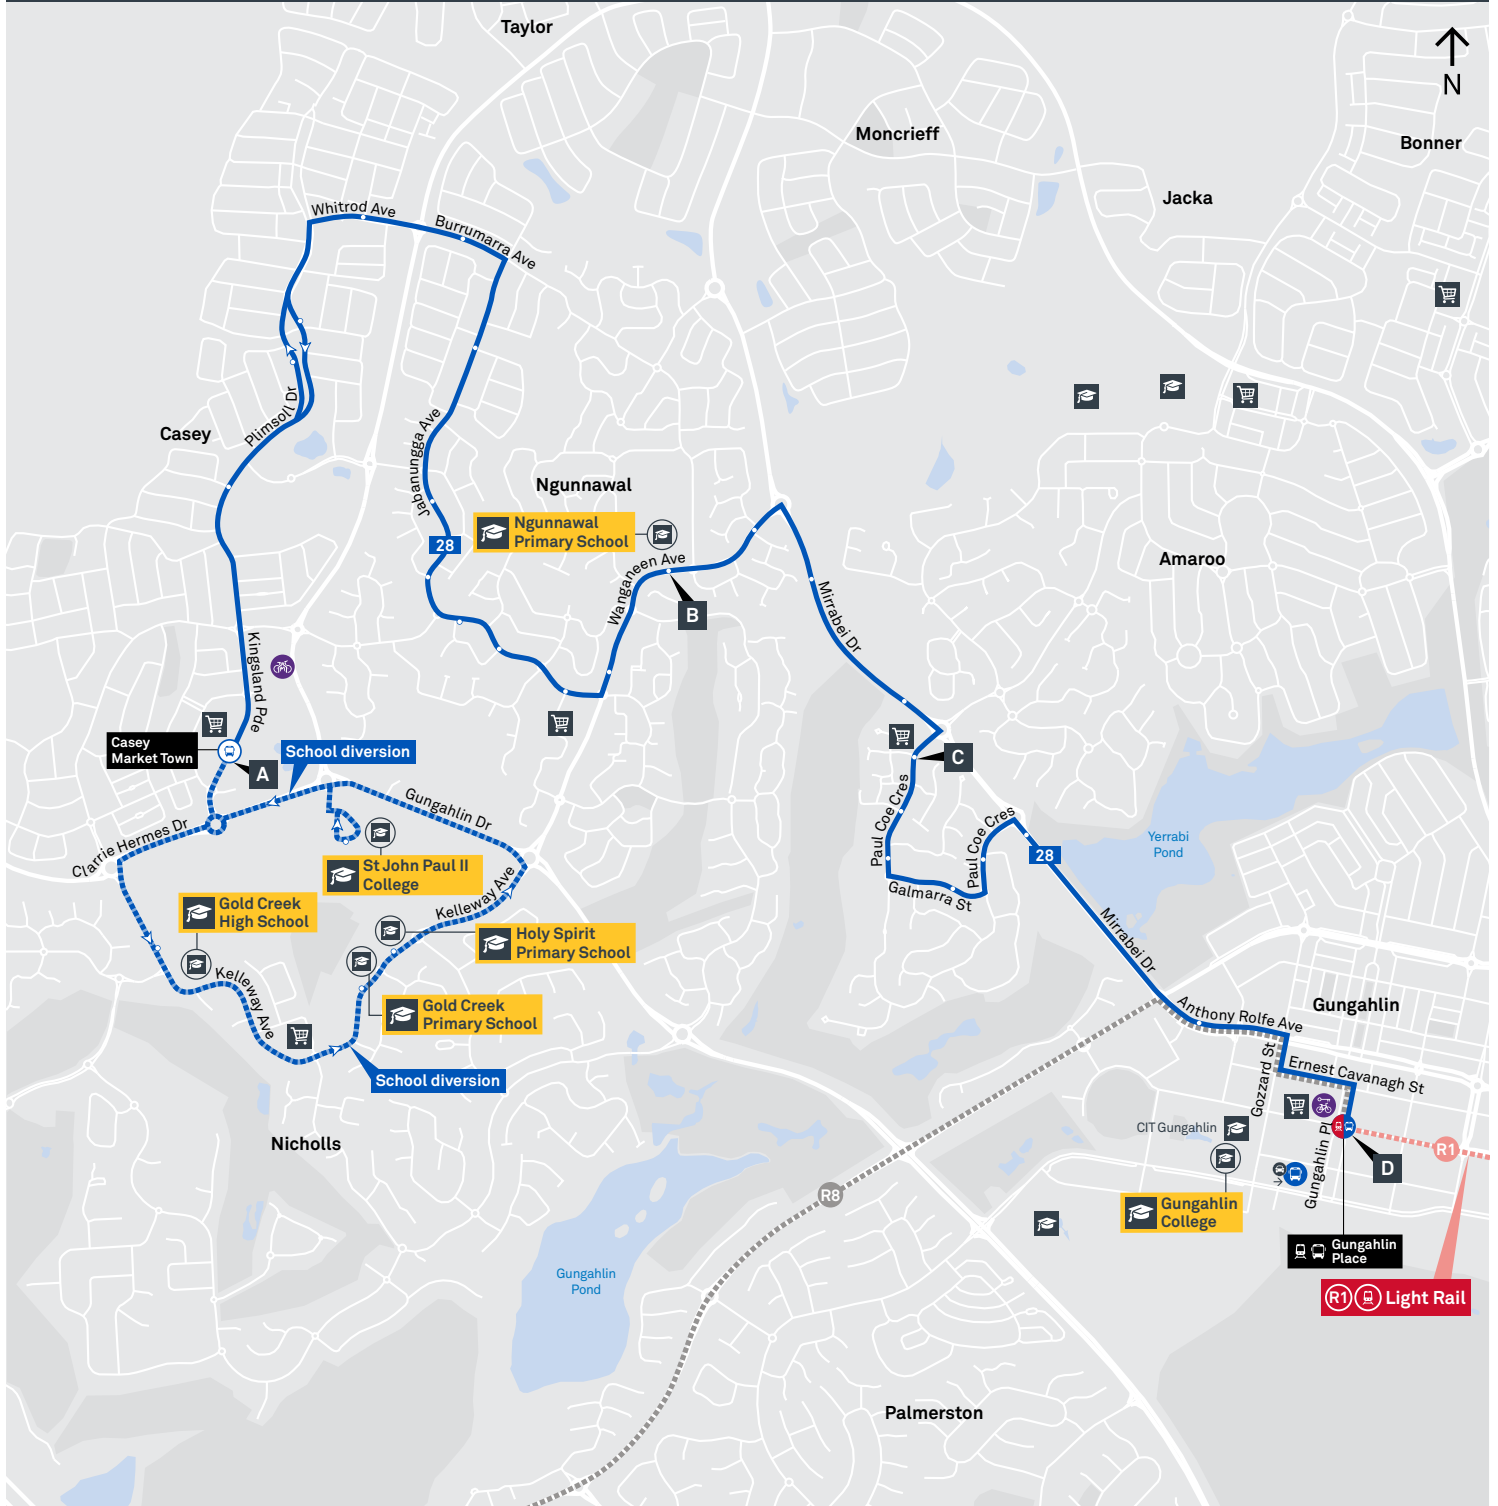

Explanations

- H** Operates School Holidays Only
- P** Operates School Days Only and starts at Gold Creek High School 8 minutes earlier and travels via Gold Creek Primary School and Holy Spirit Primary School
- Q** On School Days only starts at St John Paul II College 6 minutes earlier
- S** Operates School Days Only

GUNGAHLIN TO CASEY

via Ngunnawal

Effective 10 October 2020

28

SATURDAY

AM	28	6:41	6:48	6:50	7:01
	28	7:41	7:48	7:50	8:01
	28	8:41	8:48	8:50	9:01
	28	9:41	9:48	9:50	10:02
	28	10:41	10:48	10:50	11:02
PM	28	12:13	12:20	12:22	12:34
	28	2:13	2:20	2:22	2:34
	28	4:13	4:20	4:22	4:34
	28	6:13	6:19	6:21	6:33
	28	8:13	8:19	8:21	8:32
	28	10:13	10:19	10:21	10:32
AM	28	12:13	12:19	12:21	12:32

SUNDAY AND PUBLIC HOLIDAYS

AM	28	8:12	8:19	8:21	8:32
	28	10:12	10:19	10:21	10:33
PM	28	12:12	12:19	12:21	12:33
	28	2:12	2:19	2:21	2:33
	28	4:12	4:19	4:21	4:33
	28	6:12	6:18	6:20	6:32
	28	8:12	8:18	8:20	8:31

CASEY TO GUNGAHLIN via Ngunnawal

Effective 18 July 2020

28

ROUTE MAP

- Bus route
- Bus interchange
- Mode interchange
- Educational institution
- Hospital
- Bicycle lockers
- Park and Ride
- R1** RAPID route
- Bus terminus
- 28** Route number
- Shopping centre
- Bicycle rails
- Bicycle cage
- Bus stop / this side only