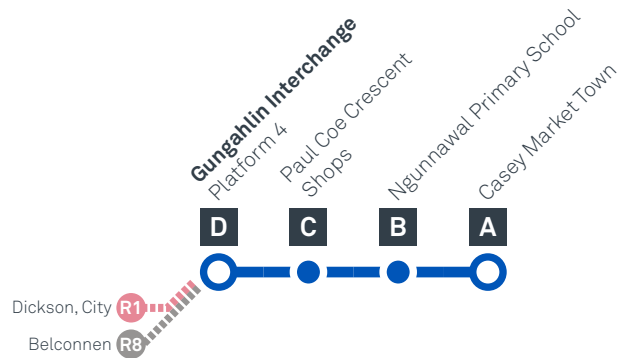

GUNGAHLIN TO CASEY

via Ngunnawal

Effective 10 October 2020

28

SATURDAY

AM	28	6:41	6:48	6:50	7:01
	28	7:41	7:48	7:50	8:01
	28	8:41	8:48	8:50	9:01
	28	9:41	9:48	9:50	10:02
	28	10:41	10:48	10:50	11:02
PM	28	12:13	12:20	12:22	12:34
	28	2:13	2:20	2:22	2:34
	28	4:13	4:20	4:22	4:34
	28	6:13	6:19	6:21	6:33
	28	8:13	8:19	8:21	8:32
	28	10:13	10:19	10:21	10:32
AM	28	12:13	12:19	12:21	12:32