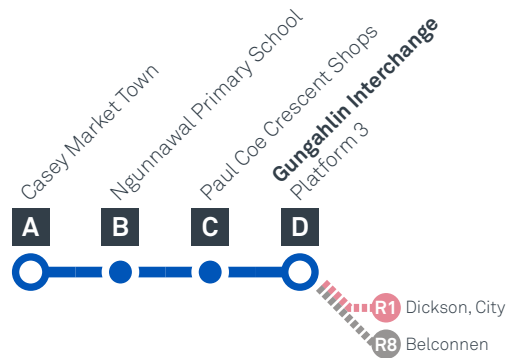

Explanations

- H** Operates School Holidays Only
- P** Operates School Days Only and starts at Gold Creek High School 8 minutes earlier and travels via Gold Creek Primary School and Holy Spirit Primary School
- Q** On School Days only starts at St John Paul II College 6 minutes earlier
- S** Operates School Days Only

CASEY TO GUNGAHLIN

via Ngunnawal

Effective 10 October 2020

28

SATURDAY

AM	28	6:16	6:26	6:29	6:40
	28	7:16	7:26	7:29	7:40
	28	8:16	8:26	8:29	8:40
	28	9:16	9:26	9:30	9:41
	28	10:16	10:26	10:30	10:41
	28	11:16	11:26	11:30	11:41
PM	28	12:16	12:26	12:30	12:41
	28	1:46	1:56	2:00	2:11
	28	3:46	3:56	4:00	4:11
	28	5:46	5:55	5:58	6:09
	28	7:46	7:55	7:58	8:09
	28	9:46	9:53	9:55	10:06
	28	11:46	11:53	11:55	12:06

CASEY TO GUNGAHLIN via Ngunnawal

Effective 18 July 2020

28

ROUTE MAP

- Bus route
- Bus interchange
- Mode interchange
- Educational institution
- Hospital
- Bicycle lockers
- Park and Ride
- R1** RAPID route
- Bus terminus
- 28** Route number
- Shopping centre
- Bicycle rails
- Bicycle cage
- Bus stop / this side only