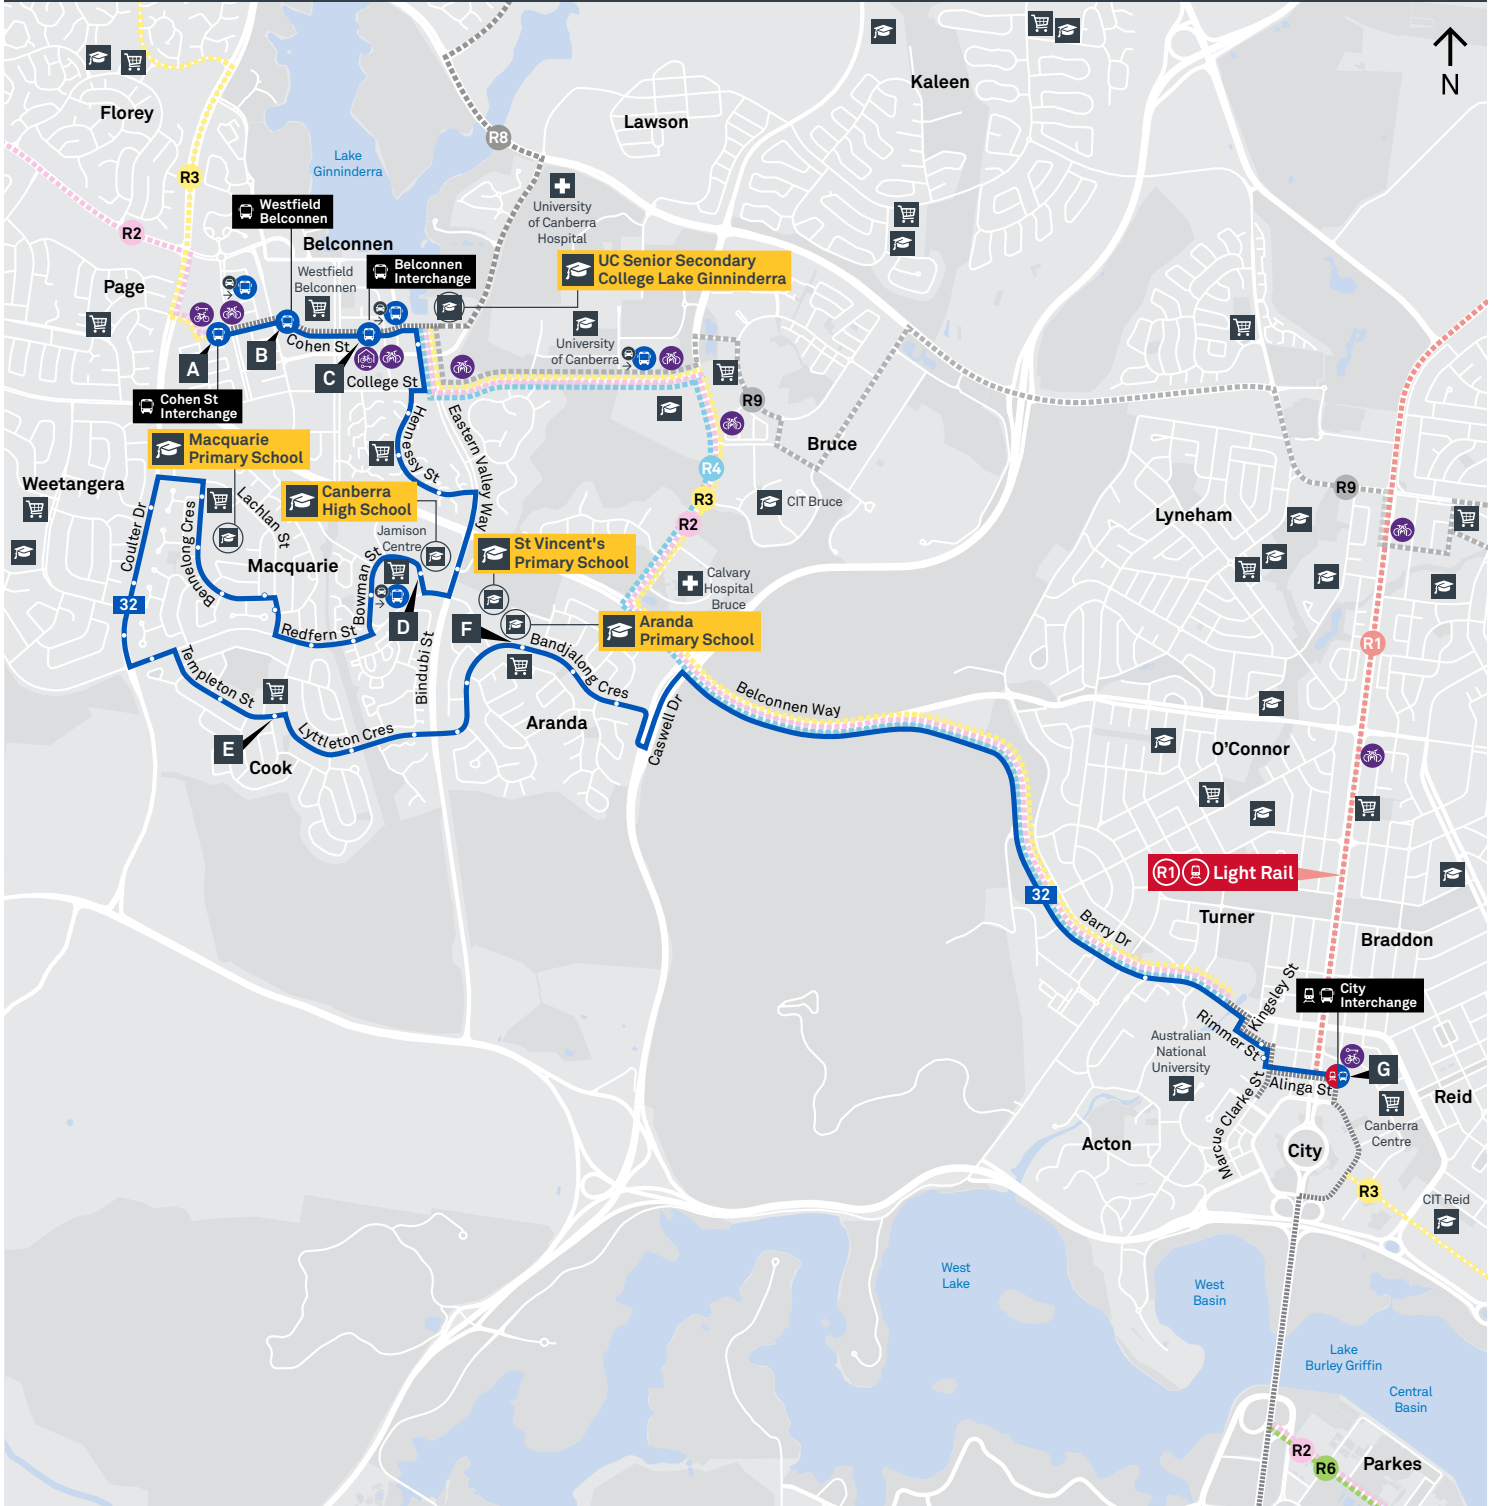

CITY TO BELCONNEN

via Aranda and Jamison

Effective 10 October 2020

SATURDAY

AM	32	6:14	6:25	6:28	6:37	6:42	6:44	6:49
	32	7:14	7:25	7:28	7:37	7:42	7:44	7:49
	32	8:14	8:25	8:28	8:37	8:42	8:44	8:49
	32	9:14	9:26	9:30	9:40	9:47	9:49	9:54
	32	10:14	10:26	10:30	10:40	10:47	10:49	10:54
	32	11:14	11:26	11:30	11:40	11:47	11:49	11:54
PM	32	12:56	1:08	1:12	1:22	1:29	1:31	1:36
	32	2:56	3:08	3:12	3:22	3:29	3:31	3:36
	32	4:56	5:08	5:12	5:22	5:28	5:30	5:35
	32	6:56	7:08	7:12	7:22	7:28	7:30	7:35
	32	8:56	9:08	9:11	9:20	9:25	9:27	9:32
	32	10:56	11:08	11:11	11:20	11:25	11:27	11:32

BELCONNEN TO CITY

via Jamison and Aranda

Effective 18 July 2020

32

ROUTE MAP

- Bus route
- Bus interchange
- Mode interchange
- Educational institution
- Hospital
- Bicycle lockers
- Park and Ride
- R1** RAPID route
- Bus terminus
- 32 Route number
- Shopping centre
- Bicycle rails
- Bicycle cage
- Bus stop / this side only