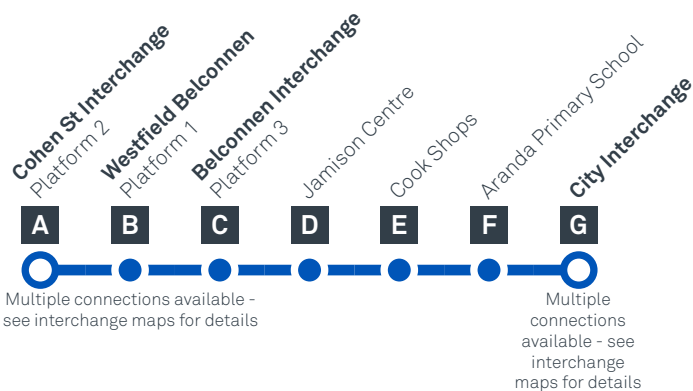

BELCONNEN TO CITY

via Jamison and Aranda

Effective 10 October 2020

32

SATURDAY

AM	32	5:54	5:56	5:58	6:06	6:15	6:19	6:32
	32	6:54	6:56	6:58	7:06	7:15	7:19	7:32
	32	7:54	7:56	7:58	8:06	8:15	8:19	8:32
	32	8:54	8:56	8:58	9:06	9:15	9:20	9:33
	32	9:54	9:56	9:58	10:06	10:15	10:20	10:33
	32	10:54	10:56	10:58	11:06	11:15	11:20	11:33
	32	11:44	11:46	11:48	11:56	12:05	12:10	12:23
PM	32	1:41	1:43	1:45	1:53	2:02	2:07	2:20
	32	3:41	3:43	3:45	3:53	4:02	4:07	4:20
	32	5:41	5:43	5:45	5:53	6:02	6:06	6:19
	32	7:41	7:43	7:45	7:53	8:02	8:05	8:18
	32	9:41	9:43	9:45	9:52	10:00	10:03	10:16
	32	11:41	11:43	11:45	11:52	12:00	12:03	12:16

SUNDAY AND PUBLIC HOLIDAYS

AM	32	8:00	8:02	8:04	8:12	8:21	8:25	8:38
	32	10:00	10:02	10:04	10:12	10:21	10:26	10:39
PM	32	12:00	12:02	12:04	12:12	12:21	12:26	12:39
	32	2:00	2:02	2:04	2:12	2:21	2:26	2:39
	32	4:00	4:02	4:04	4:12	4:21	4:26	4:39
	32	6:00	6:02	6:04	6:12	6:21	6:25	6:38
	32	8:00	8:02	8:04	8:11	8:19	8:22	8:35