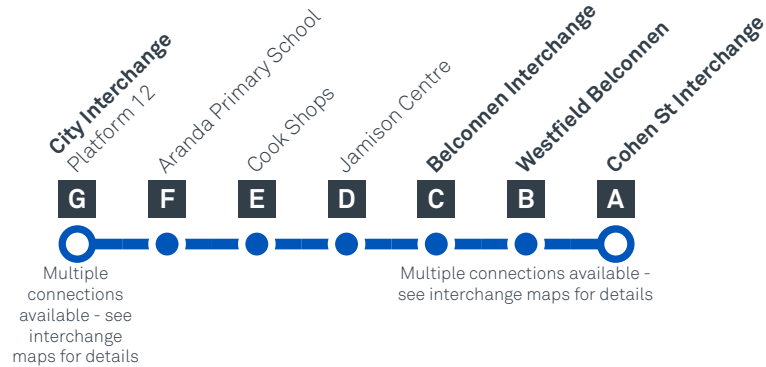

CITY TO BELCONNEN

via Aranda and Jamison

Effective 10 October 2020

SATURDAY

AM	32	6:14	6:25	6:28	6:37	6:42	6:44	6:49
	32	7:14	7:25	7:28	7:37	7:42	7:44	7:49
	32	8:14	8:25	8:28	8:37	8:42	8:44	8:49
	32	9:14	9:26	9:30	9:40	9:47	9:49	9:54
	32	10:14	10:26	10:30	10:40	10:47	10:49	10:54
	32	11:14	11:26	11:30	11:40	11:47	11:49	11:54
PM	32	12:56	1:08	1:12	1:22	1:29	1:31	1:36
	32	2:56	3:08	3:12	3:22	3:29	3:31	3:36
	32	4:56	5:08	5:12	5:22	5:28	5:30	5:35
	32	6:56	7:08	7:12	7:22	7:28	7:30	7:35
	32	8:56	9:08	9:11	9:20	9:25	9:27	9:32
	32	10:56	11:08	11:11	11:20	11:25	11:27	11:32

SUNDAY AND PUBLIC HOLIDAYS

AM	32	7:12	7:23	7:26	7:35	7:40	7:42	7:47
	32	9:12	9:24	9:28	9:38	9:45	9:47	9:52
	32	11:12	11:24	11:28	11:38	11:45	11:47	11:52
PM	32	1:12	1:24	1:28	1:38	1:45	1:47	1:52
	32	3:12	3:24	3:28	3:38	3:45	3:47	3:52
	32	5:12	5:24	5:28	5:38	5:44	5:46	5:51
	32	7:12	7:24	7:28	7:38	7:44	7:46	7:51
	32	9:12	9:24	9:27	9:36	9:41	9:43	9:48