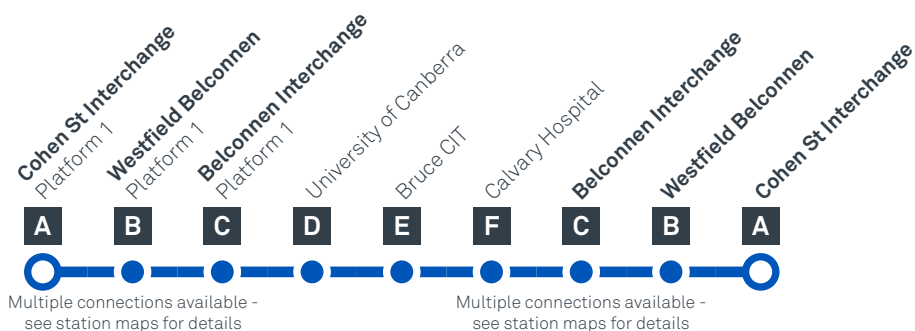

BRUCE SHUTTLE

Belconnen to CIT Bruce, Calvary Hospital and return

MONDAY TO FRIDAY ONLY

| | | | | | | | | | | |
|----|----|-------------|--------------|--------------|--------------|--------------|--------------|--------------|--------------|--------------|
| AM | S | 9:00 | 9:02 | 9:04 | 9:06 | 9:10 | 9:14 | 9:24 | 9:26 | 9:28 |
| | S | 9:40 | 9:42 | 9:44 | 9:46 | 9:50 | 9:54 | 10:04 | 10:06 | 10:08 |
| | S | 10:20 | 10:22 | 10:24 | 10:26 | 10:30 | 10:34 | 10:44 | 10:46 | 10:48 |
| | S | 11:00 | 11:02 | 11:04 | 11:06 | 11:10 | 11:14 | 11:24 | 11:26 | 11:28 |
| | S | 11:40 | 11:42 | 11:44 | 11:46 | 11:50 | 11:54 | 12:04 | 12:06 | 12:08 |
| | PM | S | 12:20 | 12:22 | 12:24 | 12:26 | 12:30 | 12:34 | 12:44 | 12:46 |
| | S | 1:00 | 1:02 | 1:04 | 1:06 | 1:10 | 1:14 | 1:24 | 1:26 | 1:28 |
| | S | 1:40 | 1:42 | 1:44 | 1:46 | 1:50 | 1:54 | 2:04 | 2:06 | 2:08 |
| | S | 2:20 | 2:22 | 2:24 | 2:26 | 2:30 | 2:34 | 2:44 | 2:46 | 2:48 |
| | S | 3:00 | 3:02 | 3:04 | 3:06 | 3:10 | 3:14 | 3:24 | 3:26 | 3:38 |
| | S | 3:40 | 3:42 | 3:44 | 3:46 | 3:50 | 3:54 | 4:04 | 4:06 | 4:08 |
| | S | 4:20 | 4:22 | 4:24 | 4:26 | 4:30 | 4:34 | 4:44 | 4:46 | 4:48 |

CANBERRA
IS BETTER
CONNECTED

transport.act.gov.au

ACT
Government

Transport
Canberra

BRUCE SHUTTLE

Belconnen to CIT Bruce, Calvary Hospital and return

ROUTE MAP

- Bus route
- R2 RAPID route
- Bus station
- Bus terminus
- Mode interchange
- Route number
- Educational institution
- Shopping centre
- Hospital
- Bicycle rails
- Bicycle lockers
- Bicycle cage
- Park and Ride

CANBERRA
IS BETTER
CONNECTED

transport.act.gov.au

ACT
Government

Transport
Canberra