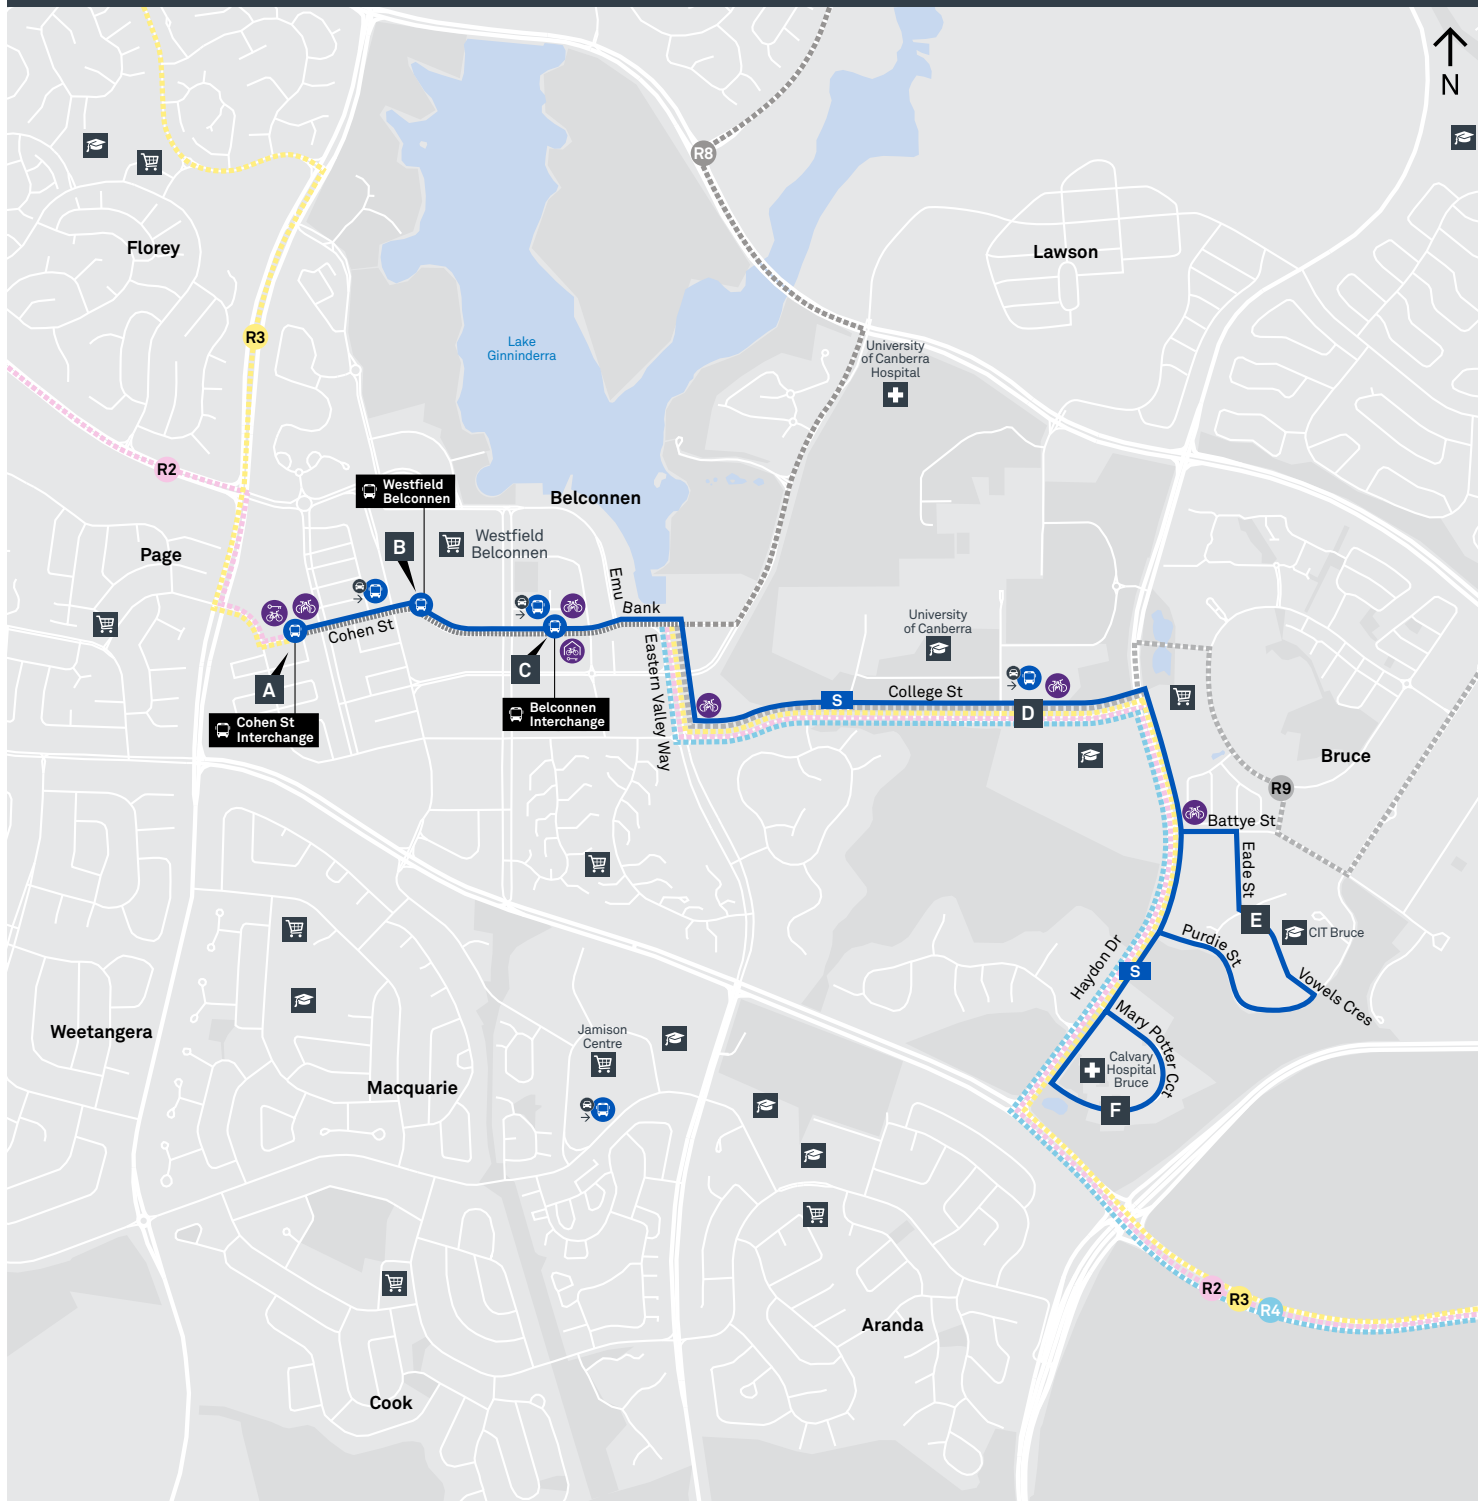

BRUCE SHUTTLE

Belconnen to CIT Bruce, Calvary Hospital and return

MONDAY TO FRIDAY ONLY

| | | | | | | | | | | |
|----|----|-------------|--------------|--------------|--------------|--------------|--------------|--------------|--------------|--------------|
| AM | S | 9:00 | 9:02 | 9:04 | 9:06 | 9:10 | 9:14 | 9:24 | 9:26 | 9:28 |
| | S | 9:40 | 9:42 | 9:44 | 9:46 | 9:50 | 9:54 | 10:04 | 10:06 | 10:08 |
| | S | 10:20 | 10:22 | 10:24 | 10:26 | 10:30 | 10:34 | 10:44 | 10:46 | 10:48 |
| | S | 11:00 | 11:02 | 11:04 | 11:06 | 11:10 | 11:14 | 11:24 | 11:26 | 11:28 |
| | S | 11:40 | 11:42 | 11:44 | 11:46 | 11:50 | 11:54 | 12:04 | 12:06 | 12:08 |
| | PM | S | 12:20 | 12:22 | 12:24 | 12:26 | 12:30 | 12:34 | 12:44 | 12:46 |
| | S | 1:00 | 1:02 | 1:04 | 1:06 | 1:10 | 1:14 | 1:24 | 1:26 | 1:28 |
| | S | 1:40 | 1:42 | 1:44 | 1:46 | 1:50 | 1:54 | 2:04 | 2:06 | 2:08 |
| | S | 2:20 | 2:22 | 2:24 | 2:26 | 2:30 | 2:34 | 2:44 | 2:46 | 2:48 |
| | S | 3:00 | 3:02 | 3:04 | 3:06 | 3:10 | 3:14 | 3:24 | 3:26 | 3:38 |
| | S | 3:40 | 3:42 | 3:44 | 3:46 | 3:50 | 3:54 | 4:04 | 4:06 | 4:08 |
| | S | 4:20 | 4:22 | 4:24 | 4:26 | 4:30 | 4:34 | 4:44 | 4:46 | 4:48 |

CANBERRA
IS BETTER
CONNECTED

transport.act.gov.au

ACT
Government

Transport
Canberra

BRUCE SHUTTLE

Belconnen to CIT Bruce, Calvary Hospital and return

ROUTE MAP

- Bus route
- R2 RAPID route
- Bus station
- Bus terminus
- Mode interchange
- Route number
- Educational institution
- Shopping centre
- Hospital
- Bicycle rails
- Bicycle lockers
- Bicycle cage
- Park and Ride