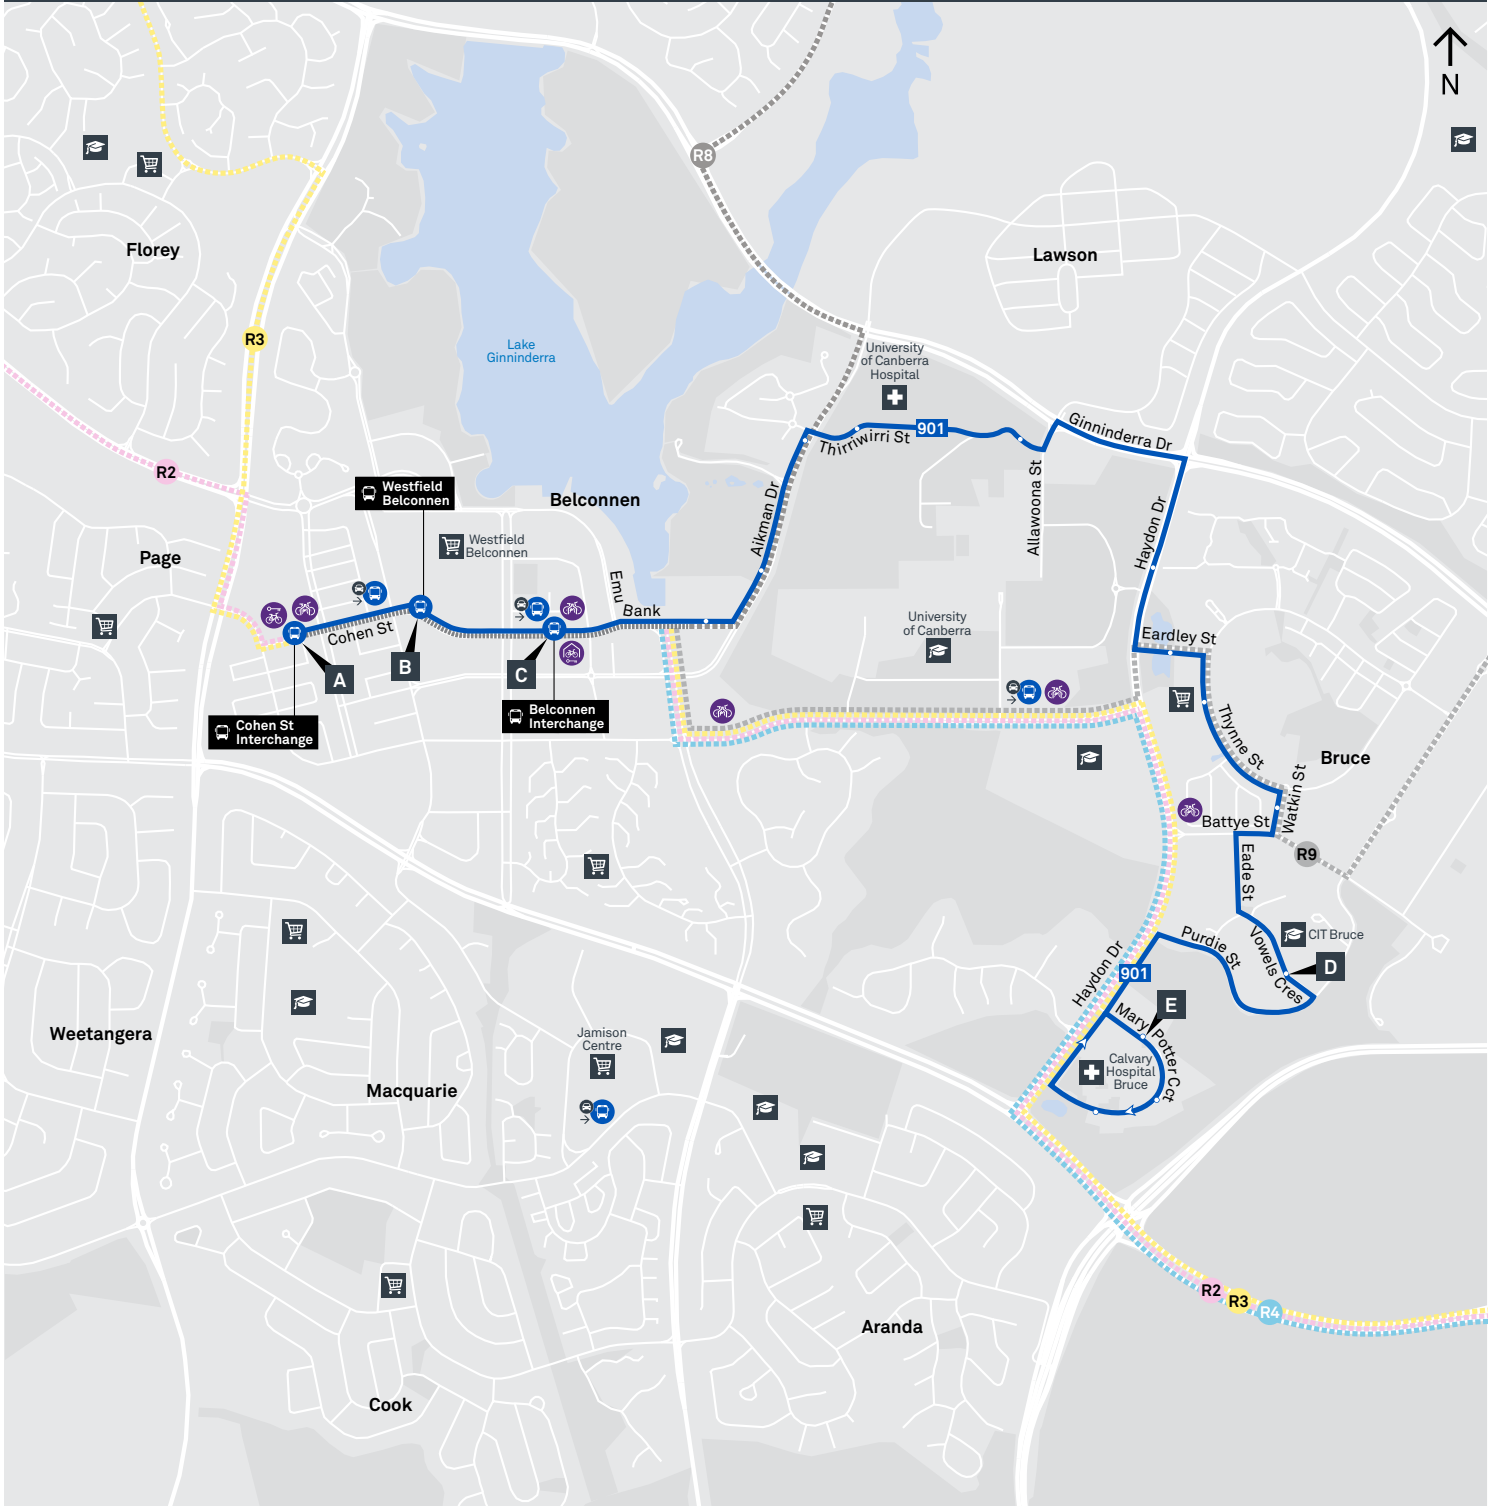

## MONDAY TO FRIDAY

AM 901	9:00	9:02	9:04	9:13	9:17	9:20	9:27	9:29	9:33
901	9:40	9:42	9:44	9:53	9:57	10:00	10:07	10:09	10:13
901	10:20	10:22	10:24	10:33	10:37	10:40	10:47	10:49	10:53
901	11:00	11:02	11:04	11:13	11:17	11:20	11:27	11:29	11:33
901	11:37	11:39	11:41	11:50	11:54	11:57	<b>12:04</b>	<b>12:06</b>	<b>12:10</b>
PM 901	<b>12:17</b>	<b>12:19</b>	<b>12:21</b>	<b>12:30</b>	<b>12:34</b>	<b>12:37</b>	<b>12:44</b>	<b>12:46</b>	<b>12:50</b>
901	<b>1:00</b>	<b>1:02</b>	<b>1:04</b>	<b>1:13</b>	<b>1:17</b>	<b>1:20</b>	<b>1:27</b>	<b>1:29</b>	<b>1:33</b>
901	<b>1:40</b>	<b>1:42</b>	<b>1:44</b>	<b>1:53</b>	<b>1:57</b>	<b>2:00</b>	<b>2:07</b>	<b>2:09</b>	<b>2:13</b>
901	<b>2:20</b>	<b>2:22</b>	<b>2:24</b>	<b>2:33</b>	<b>2:37</b>	<b>2:40</b>	<b>2:47</b>	<b>2:49</b>	<b>2:53</b>
901	<b>3:00</b>	<b>3:02</b>	<b>3:04</b>	<b>3:13</b>	<b>3:17</b>	<b>3:20</b>	<b>3:27</b>	<b>3:29</b>	<b>3:33</b>
901	<b>3:40</b>	<b>3:42</b>	<b>3:44</b>	<b>3:53</b>	<b>3:57</b>	<b>4:00</b>	<b>4:07</b>	<b>4:09</b>	<b>4:13</b>
901	<b>4:20</b>	<b>4:22</b>	<b>4:24</b>	<b>4:33</b>	<b>4:37</b>	<b>4:40</b>	<b>4:47</b>	<b>4:49</b>	<b>4:53</b>

# BRUCE SHUTTLE

Effective 18 July 2020

## ROUTE MAP

- Bus route
- Ⓛ Bus interchange
- Ⓛ Mode interchange
- Ⓛ Educational institution
- + Hospital
- 🚲 Bicycle lockers
- 🚲 Park and Ride
- R2 *RAPID* route
- Ⓛ Bus terminus
- 901 Route number
- 🛒 Shopping centre
- 🚲 Bicycle rails
- 🚲 Bicycle cage
- 🚲 Bus stop / this side only