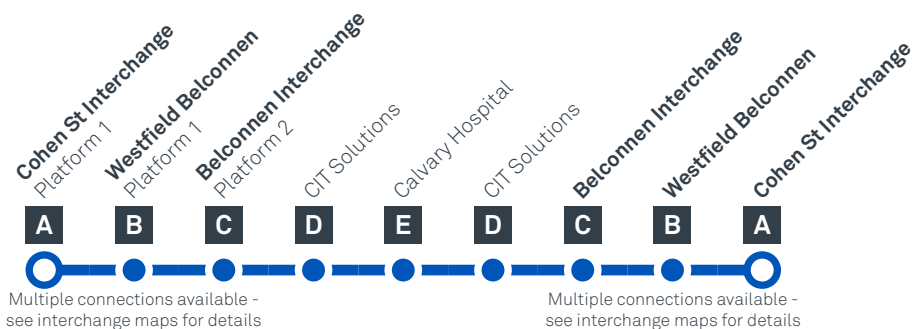

## MONDAY TO FRIDAY

AM 901	9:00	9:02	9:04	9:13	9:17	9:20	9:27	9:29	9:33
901	9:40	9:42	9:44	9:53	9:57	10:00	10:07	10:09	10:13
901	10:20	10:22	10:24	10:33	10:37	10:40	10:47	10:49	10:53
901	11:00	11:02	11:04	11:13	11:17	11:20	11:27	11:29	11:33
901	11:37	11:39	11:41	11:50	11:54	11:57	<b>12:04</b>	<b>12:06</b>	<b>12:10</b>
PM 901	<b>12:17</b>	<b>12:19</b>	<b>12:21</b>	<b>12:30</b>	<b>12:34</b>	<b>12:37</b>	<b>12:44</b>	<b>12:46</b>	<b>12:50</b>
901	<b>1:00</b>	<b>1:02</b>	<b>1:04</b>	<b>1:13</b>	<b>1:17</b>	<b>1:20</b>	<b>1:27</b>	<b>1:29</b>	<b>1:33</b>
901	<b>1:40</b>	<b>1:42</b>	<b>1:44</b>	<b>1:53</b>	<b>1:57</b>	<b>2:00</b>	<b>2:07</b>	<b>2:09</b>	<b>2:13</b>
901	<b>2:20</b>	<b>2:22</b>	<b>2:24</b>	<b>2:33</b>	<b>2:37</b>	<b>2:40</b>	<b>2:47</b>	<b>2:49</b>	<b>2:53</b>
901	<b>3:00</b>	<b>3:02</b>	<b>3:04</b>	<b>3:13</b>	<b>3:17</b>	<b>3:20</b>	<b>3:27</b>	<b>3:29</b>	<b>3:33</b>
901	<b>3:40</b>	<b>3:42</b>	<b>3:44</b>	<b>3:53</b>	<b>3:57</b>	<b>4:00</b>	<b>4:07</b>	<b>4:09</b>	<b>4:13</b>
901	<b>4:20</b>	<b>4:22</b>	<b>4:24</b>	<b>4:33</b>	<b>4:37</b>	<b>4:40</b>	<b>4:47</b>	<b>4:49</b>	<b>4:53</b>

## ROUTE MAP

- Bus route
- Ⓛ Bus interchange
- Ⓛ Mode interchange
- Ⓛ Educational institution
- + Hospital
- 🚲 Bicycle lockers
- 🚲 Park and Ride
- R2 *RAPID* route
- Ⓛ Bus terminus
- 901 Route number
- 🛒 Shopping centre
- 🚲 Bicycle rails
- 🚲 Bicycle cage
- 🚲 Bus stop / this side only