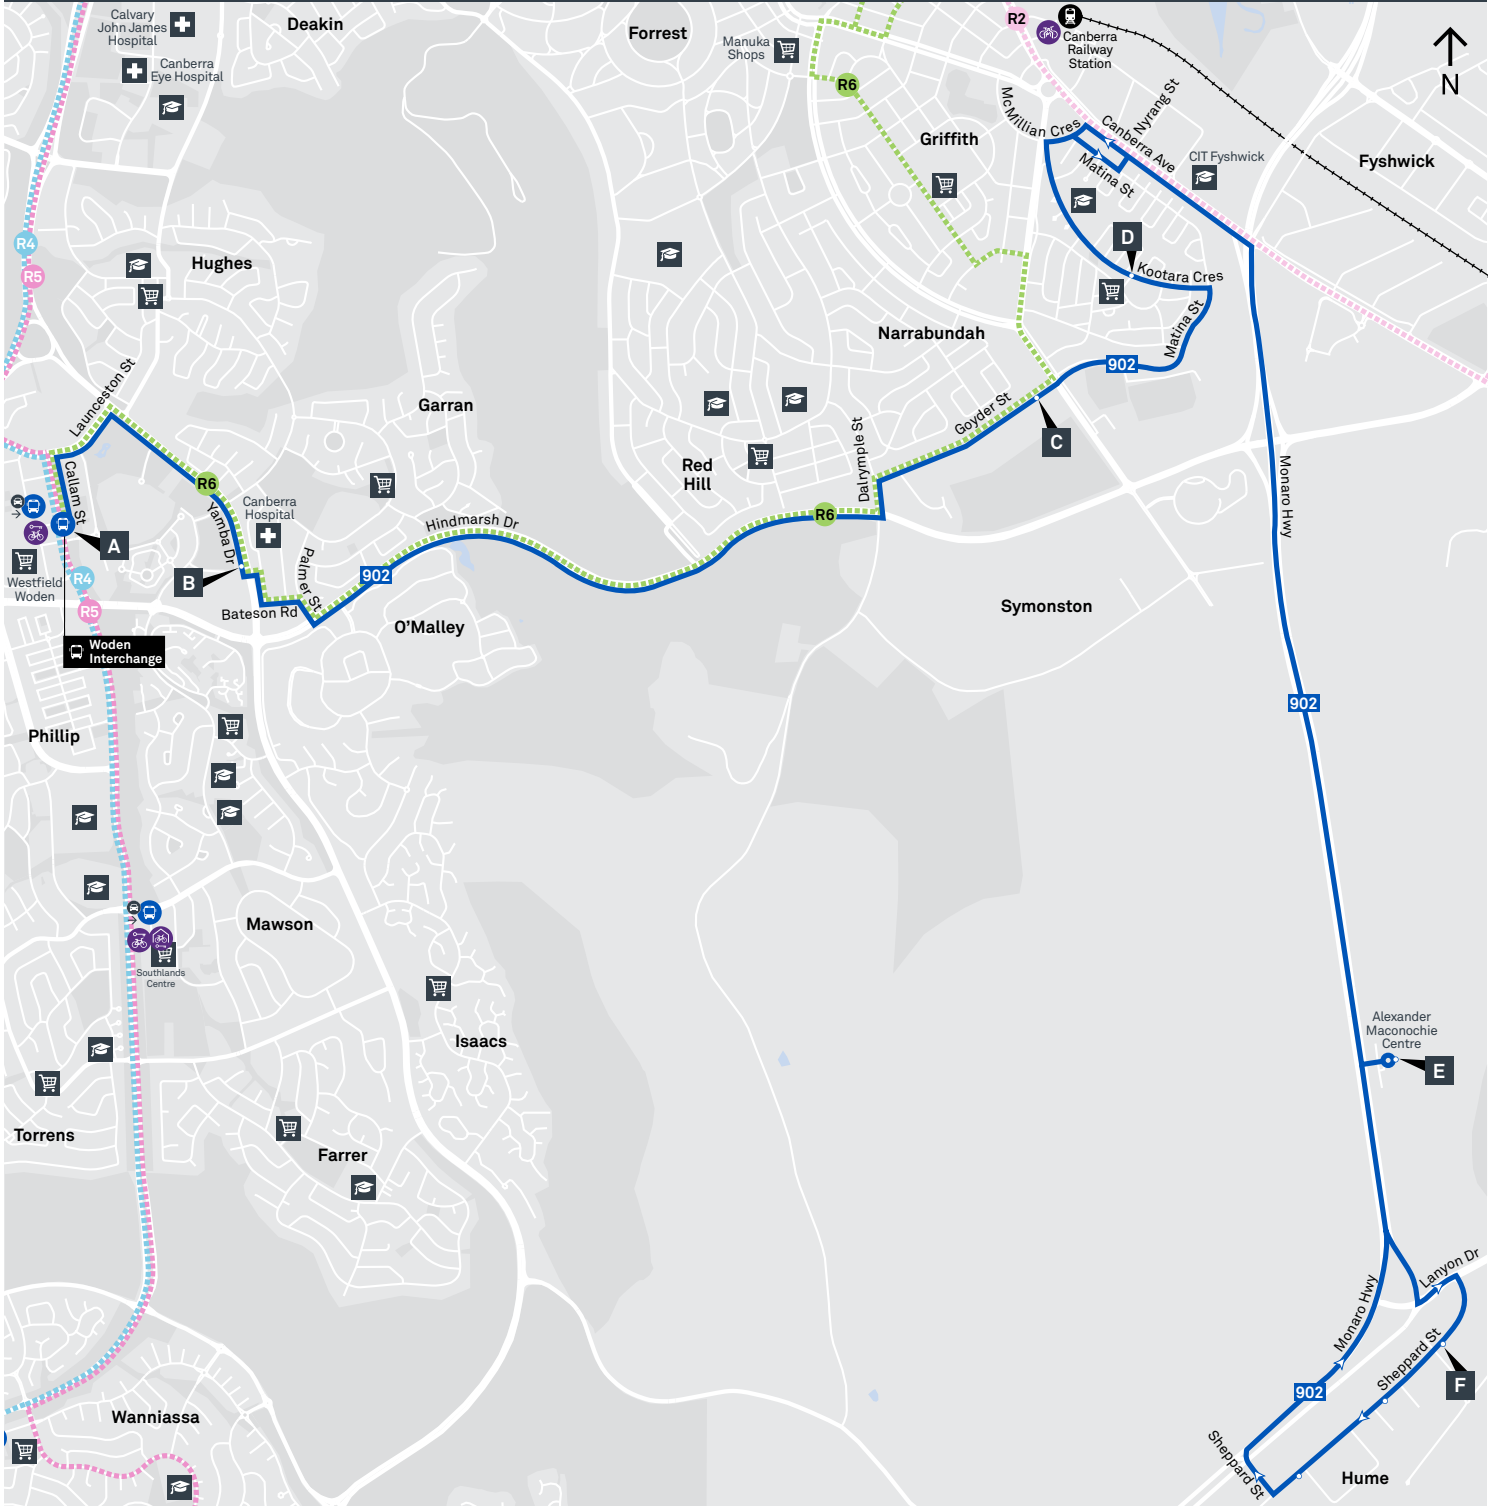

SATURDAY, SUNDAY AND PUBLIC HOLIDAYS

AM 902	7:41	7:47	7:55	8:00	8:14	8:14	8:29	8:33	8:44	8:50
902	9:11	9:17	9:25	9:30	9:44	9:44	9:59	10:03	10:14	10:20
902	10:41	10:47	10:55	11:00	11:14	11:14	11:29	11:33	11:44	11:50
PM 902	12:26	12:32	12:40	12:45	12:59	12:59	1:14	1:18	1:29	1:35
902	1:56	2:02	2:10	2:15	2:29	2:29	2:44	2:48	2:59	3:05
902	3:26	3:32	3:40	3:45	3:59	3:59	4:14	4:18	4:29	4:35
902	4:56	5:02	5:10	5:15	5:29	5:29	5:44	5:48	5:59	6:05
902	6:26	6:32	6:40	6:45	6:59	6:59	7:14	7:18	7:29	7:35

AMC SHUTTLE via Hume (Weekdays only)

Effective 18 July 2020

902

ROUTE MAP

- Bus route
- Bus interchange
- Mode interchange
- Educational institution
- Hospital
- Bicycle lockers
- Bicycle rails
- Bicycle cage
- Park and Ride
- R2 RAPID route
- Bus terminus
- 902 Route number
- Shopping centre
- Bus stop / this side only