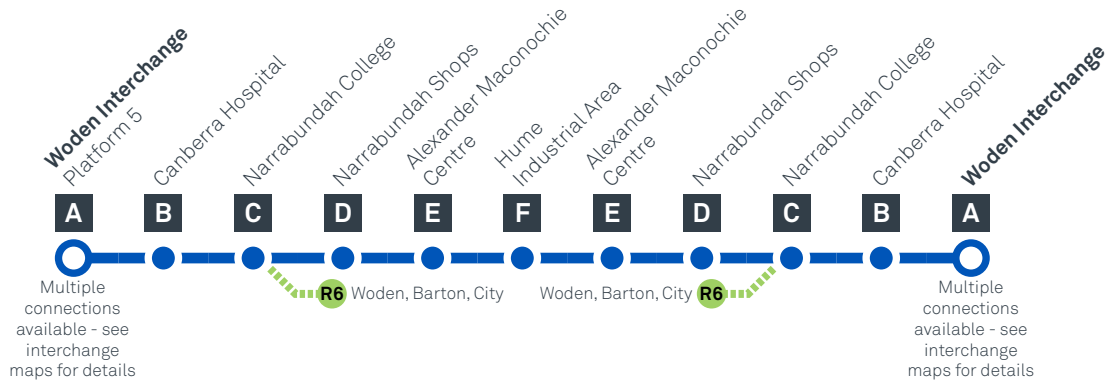

AMC SHUTTLE via Hume (Weekdays only)

Effective 18 July 2020

MONDAY TO FRIDAY

AM 902	7:41	7:47	7:55	8:00	8:14	8:19	8:29	8:33	8:44	8:50
902	9:11	9:17	9:25	9:30	9:39	9:44	9:49	9:59	10:03	10:14	10:20
902	10:41	10:47	10:55	11:00	11:09	11:14	11:19	11:29	11:33	11:44	11:50
PM 902	12:26	12:32	12:40	12:45	12:54	12:59	1:04	1:14	1:18	1:29	1:35
902	1:56	2:02	2:10	2:15	2:24	2:29	2:34	2:44	2:48	2:59	3:05
902	3:26	3:32	3:40	3:45	3:54	3:59	4:04	4:14	4:18	4:29	4:35
902	4:56	5:02	5:10	5:15	5:24	5:29	5:34	5:44	5:48	5:59	6:05
902	6:26	6:32	6:40	6:45	6:59	7:04	7:14	7:18	7:29	7:35

SATURDAY, SUNDAY AND PUBLIC HOLIDAYS

AM 902	7:41	7:47	7:55	8:00	8:14	8:14	8:29	8:33	8:44	8:50
902	9:11	9:17	9:25	9:30	9:44	9:44	9:59	10:03	10:14	10:20
902	10:41	10:47	10:55	11:00	11:14	11:14	11:29	11:33	11:44	11:50
PM 902	12:26	12:32	12:40	12:45	12:59	12:59	1:14	1:18	1:29	1:35
902	1:56	2:02	2:10	2:15	2:29	2:29	2:44	2:48	2:59	3:05
902	3:26	3:32	3:40	3:45	3:59	3:59	4:14	4:18	4:29	4:35
902	4:56	5:02	5:10	5:15	5:29	5:29	5:44	5:48	5:59	6:05
902	6:26	6:32	6:40	6:45	6:59	6:59	7:14	7:18	7:29	7:35

AMC SHUTTLE via Hume (Weekdays only)

Effective 18 July 2020

902

ROUTE MAP

- Bus route
- Bus interchange
- Mode interchange
- Educational institution
- Hospital
- Bicycle lockers
- Bicycle rails
- Bicycle cage
- Park and Ride
- R2 RAPID route
- Bus terminus
- 902 Route number
- Shopping centre
- Bus stop / this side only