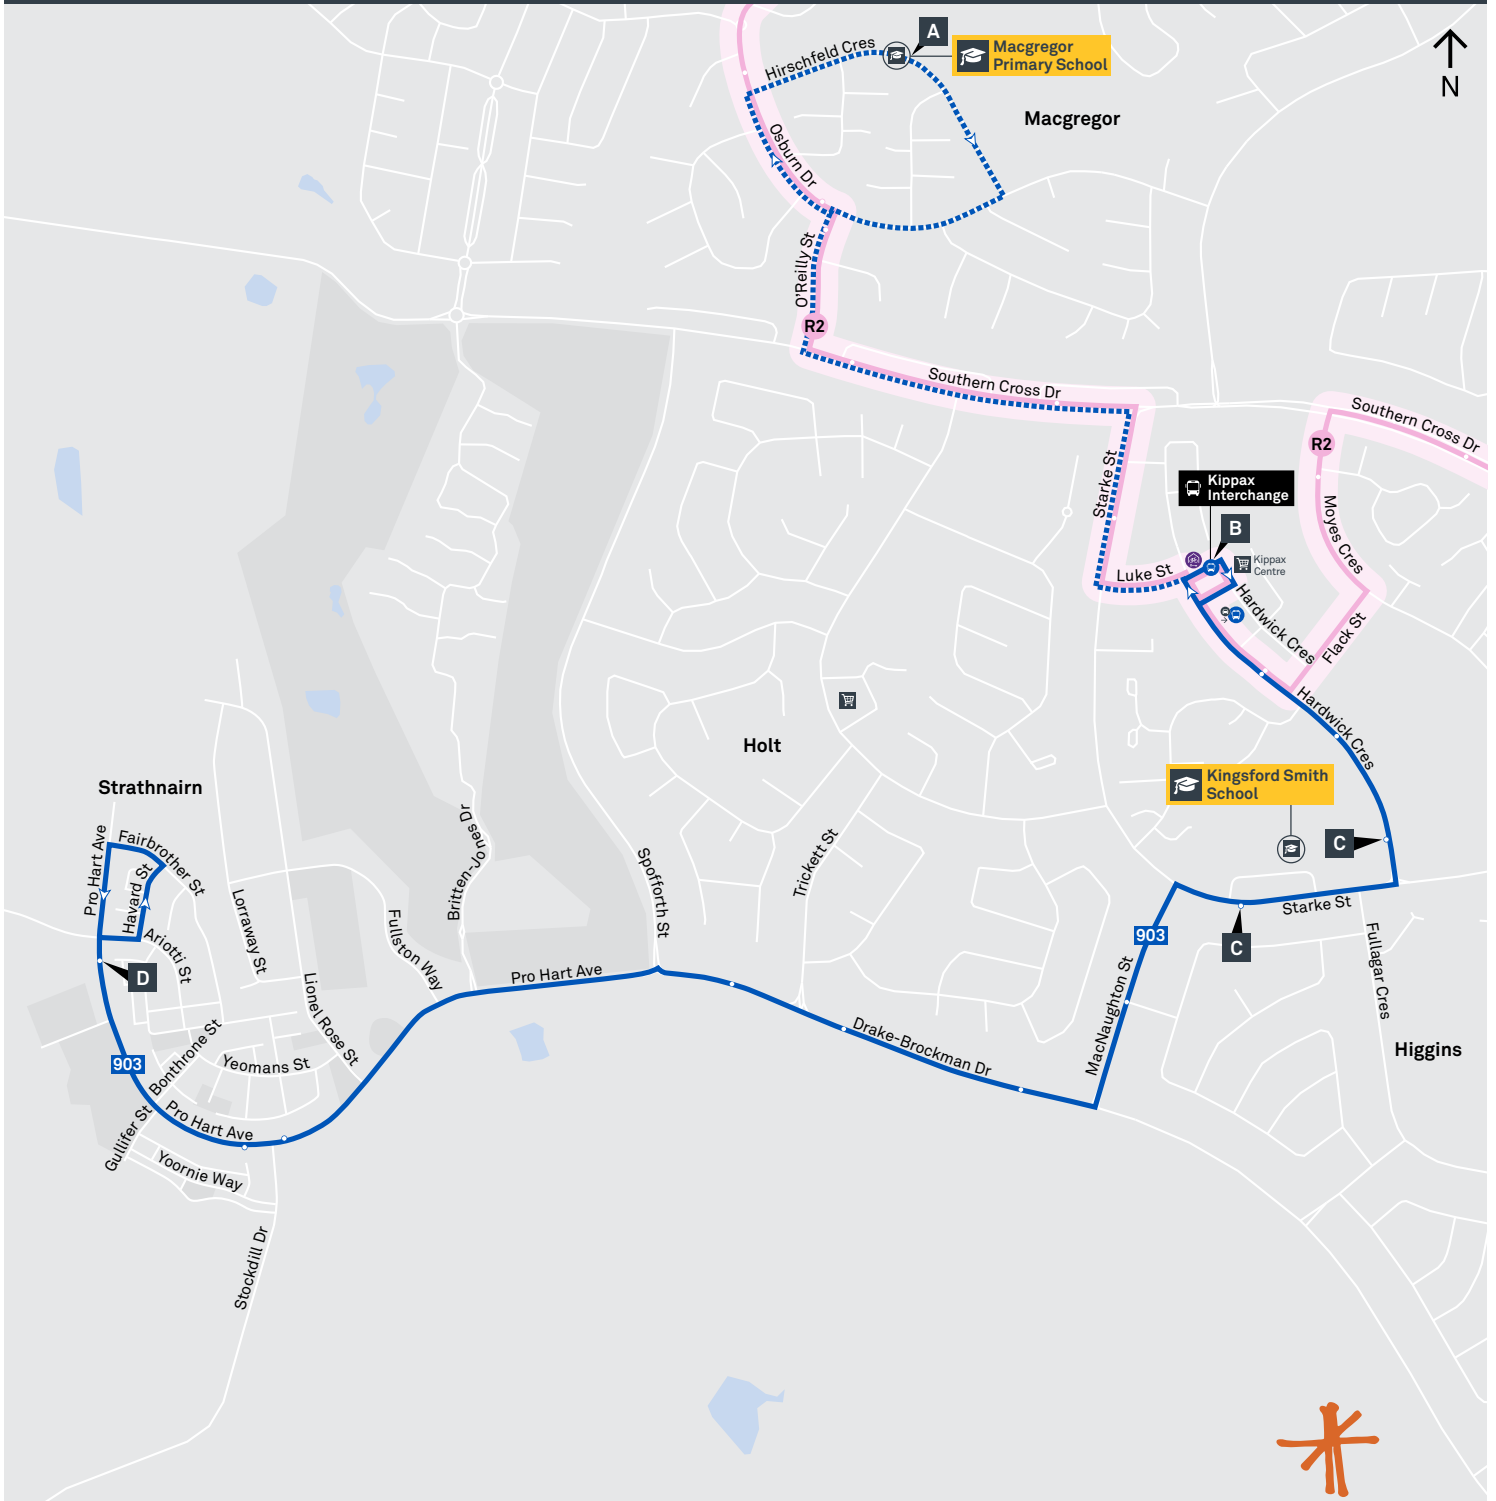

KIPPAX TO STRATHNAIRN LOOP

via Kingsford Smith School

Effective 18 July 2020

903

Strathnairn
Ginninderry

from Fyshwick, Barton, City, Belconnen & Fraser **R2** to Fraser, Belconnen, City, Barton & Fyshwick **R2**

Explanations

M extends to/from Macgregor PS on school days only.

transport.act.gov.au

ACT
Government

Transport
Canberra

KIPPAX TO STRATHNAIRN LOOP

via Kingsford Smith School

Effective 18 July 2020

Strathnairn
Ginninderry

SATURDAY, SUNDAY AND PUBLIC HOLIDAYS

AM	903	7:20	7:22	7:28	7:37	7:39
	903	7:50	7:52	7:58	8:07	8:09
	903	8:20	8:22	8:28	8:37	8:39
	903	8:50	8:52	8:58	9:07	9:09
	903	9:20	9:22	9:28	9:37	9:39
	903	9:50	9:52	9:58	10:07	10:09
	903	10:20	10:22	10:28	10:37	10:39
	903	10:50	10:52	10:58	11:07	11:09
	903	11:20	11:22	11:28	11:37	11:39
	903	11:50	11:52	11:58	12:07	12:09
PM	903	12:20	12:22	12:28	12:37	12:39
	903	12:50	12:52	12:58	1:07	1:09
	903	1:20	1:22	1:28	1:37	1:39
	903	1:50	1:52	1:58	2:07	2:09
	903	2:20	2:22	2:28	2:37	2:39
	903	2:50	2:52	2:58	3:07	3:09
	903	3:20	3:22	3:28	3:37	3:39
	903	3:50	3:52	3:58	4:07	4:09
	903	4:20	4:22	4:28	4:37	4:39
	903	4:50	4:52	4:58	5:07	5:09
	903	5:20	5:22	5:28	5:37	5:39
	903	5:50	5:52	5:58	6:07	6:09
	903	6:20	6:22	6:28	6:37	6:39
	903	6:50	6:52	6:58	7:07	7:09

KIPPAX TO STRATHNAIRN LOOP via Kingsford Smith School

Effective 18 July 2020

903

ROUTE MAP

- Bus route
- Bus interchange
- Educational institution
- Bicycle cage
- Bus stop (both sides)
- R2 RAPID route
- 903 Route number
- Shopping centre
- Park and Ride
- Bus stop (this side only)