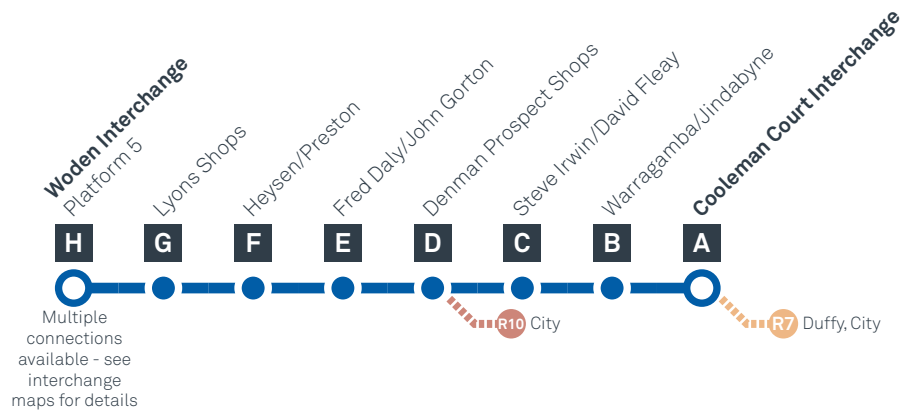

Explanations

H Operates School Holidays Only

S Operates School Days Only

WODEN TO COOLEMAN COURT via Lyons and Denman Prospect

Effective 9 October 2023

SATURDAY

AM	66	7:06	7:10	7:14	7:21	7:26	7:36	7:40	7:50
	66	8:06	8:10	8:14	8:21	8:26	8:36	8:40	8:50
	66	9:06	9:11	9:16	9:24	9:30	9:40	9:44	9:56
	66	10:06	10:11	10:16	10:24	10:30	10:40	10:44	10:56
	66	11:06	11:11	11:16	11:24	11:30	11:40	11:44	11:56
PM	66	1:06	1:11	1:16	1:24	1:30	1:40	1:44	1:56
	66	3:06	3:11	3:16	3:24	3:30	3:40	3:44	3:56
	66	5:06	5:11	5:16	5:24	5:30	5:40	5:44	5:54
	66	7:06	7:11	7:16	7:24	7:30	7:40	7:44	7:54
	66	9:06	9:10	9:15	9:23	9:29	9:39	9:43	9:53
	66	11:06	11:10	11:15	11:23	11:29	11:39	11:43	11:53

COOLEMAN COURT TO WODEN via Denman Prospect and Lyons

Effective 9 October 2023

ROUTE MAP

- Bus route
- Bus interchange
- Mode interchange
- Educational institution
- Hospital
- Bicycle lockers
- Park and Ride
- R4 RAPID route
- Bus terminus
- 66 Route number
- Shopping centre
- Bicycle rails
- Bicycle cage
- Bus stop / this side only