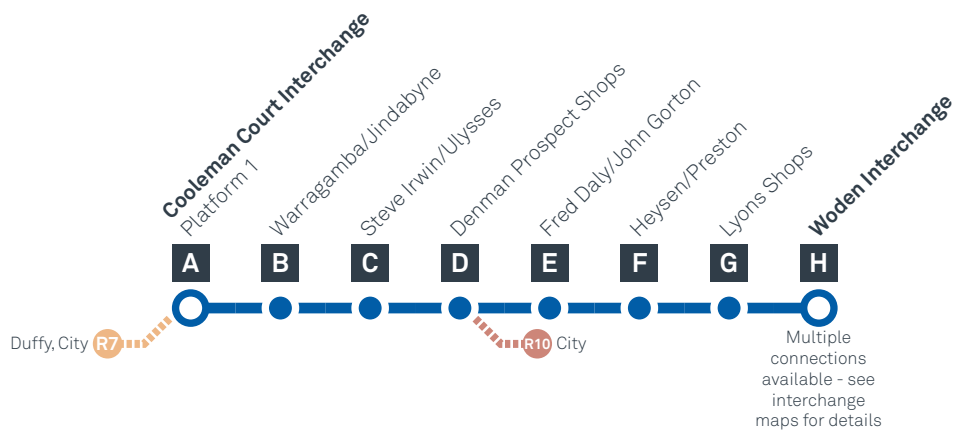

Explanations

S Operates School Days Only

COOLEMAN COURT TO WODEN via Denman Prospect and Lyons

Effective 9 October 2023

SATURDAY

AM	66	6:04	6:13	6:17	6:27	6:32	6:40	6:45	6:49
	66	7:04	7:13	7:17	7:27	7:32	7:40	7:45	7:49
	66	8:04	8:13	8:17	8:27	8:32	8:40	8:45	8:49
	66	9:04	9:14	9:18	9:28	9:33	9:41	9:46	9:50
	66	10:04	10:14	10:18	10:28	10:33	10:41	10:46	10:50
	66	11:04	11:14	11:18	11:28	11:33	11:41	11:46	11:50
PM	66	12:04	12:14	12:18	12:28	12:33	12:41	12:46	12:50
	66	2:04	2:14	2:18	2:28	2:33	2:41	2:46	2:50
	66	4:04	4:14	4:18	4:28	4:33	4:41	4:46	4:50
	66	6:04	6:13	6:17	6:27	6:32	6:39	6:44	6:48
	66	8:04	8:13	8:17	8:27	8:32	8:38	8:43	8:47
	66	10:04	10:13	10:17	10:27	10:32	10:38	10:43	10:47
AM	66	12:04	12:13	12:17	12:27	12:32	12:38	12:43	12:47

COOLEMAN COURT TO WODEN via Denman Prospect and Lyons

Effective 9 October 2023

ROUTE MAP

- Bus route
- Bus interchange
- Mode interchange
- Educational institution
- Hospital
- Bicycle lockers
- Park and Ride
- R4 RAPID route
- Bus terminus
- 66 Route number
- Shopping centre
- Bicycle rails
- Bicycle cage
- Bus stop / this side only