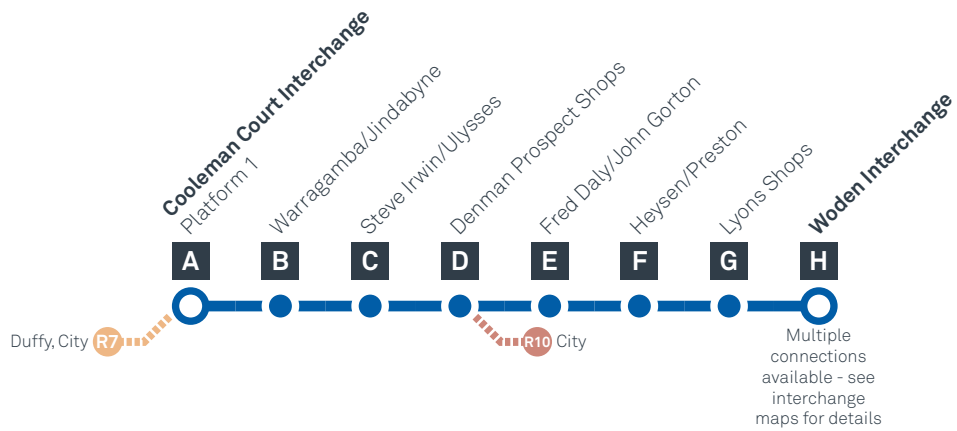

COOLEMAN COURT TO WODEN via Denman Prospect and Lyons

Effective 9 October 2023

MONDAY TO FRIDAY

AM	66	6:00	6:09	6:13	6:22	6:28	6:36	6:41	6:46
	66	6:30	6:39	6:43	6:52	6:58	7:06	7:11	7:16
	66	7:00	7:09	7:13	7:22	7:28	7:39	7:46	7:53
	66	7:30	7:39	7:43	7:52	7:58	8:10	8:17	8:24
	66	8:00	8:09	8:13	8:22	8:28	8:40	8:47	8:54
	66	8:30	8:39	8:43	8:52	8:58	9:07	9:12	9:17
	66	9:00	9:10	9:14	9:23	9:29	9:37	9:42	9:47
	66	9:30	9:40	9:44	9:53	9:59	10:07	10:12	10:17
	66	10:00	10:10	10:14	10:23	10:29	10:37	10:42	10:47
	66	10:30	10:40	10:44	10:53	10:59	11:07	11:12	11:17
	66	11:00	11:10	11:14	11:23	11:29	11:37	11:42	11:47
	66	11:30	11:40	11:44	11:53	11:59	12:07	12:12	12:17
PM	66	12:00	12:10	12:14	12:23	12:29	12:37	12:42	12:47
	66	12:30	12:40	12:44	12:53	12:59	1:07	1:12	1:17
	66	1:00	1:10	1:14	1:23	1:29	1:37	1:42	1:47
	66	1:30	1:40	1:44	1:53	1:59	2:07	2:12	2:17
	66	2:00	2:10	2:14	2:23	2:29	2:38	2:43	2:52
	66	2:30	2:41	2:46	2:55	3:01	3:10	3:15	3:24
	66	3:00	3:11	3:16	3:25	3:31	3:40	3:45	3:54
	66	3:30	3:41	3:46	3:55	4:01	4:10	4:15	4:24
	66	S3:45	S3:56	S4:01	S4:10	S4:16	S4:25	S4:30	S4:39
	66	4:00	4:11	4:16	4:25	4:31	4:40	4:45	4:54
	66	4:30	4:41	4:46	4:55	5:01	5:10	5:15	5:24
	66	5:00	5:11	5:16	5:25	5:31	5:40	5:45	5:52
	66	5:30	5:41	5:46	5:55	6:01	6:10	6:15	6:22
	66	6:00	6:11	6:16	6:25	6:31	6:40	6:45	6:52
	66	6:30	6:41	6:46	6:55	7:01	7:08	7:13	7:17
	66	7:00	7:10	7:15	7:24	7:30	7:37	7:42	7:46
	66	8:00	8:10	8:15	8:24	8:30	8:37	8:42	8:46
	66	9:00	9:10	9:15	9:24	9:30	9:37	9:42	9:46
	66	10:00	10:10	10:15	10:24	10:30	10:37	10:42	10:46

Explanations

S Operates School Days Only