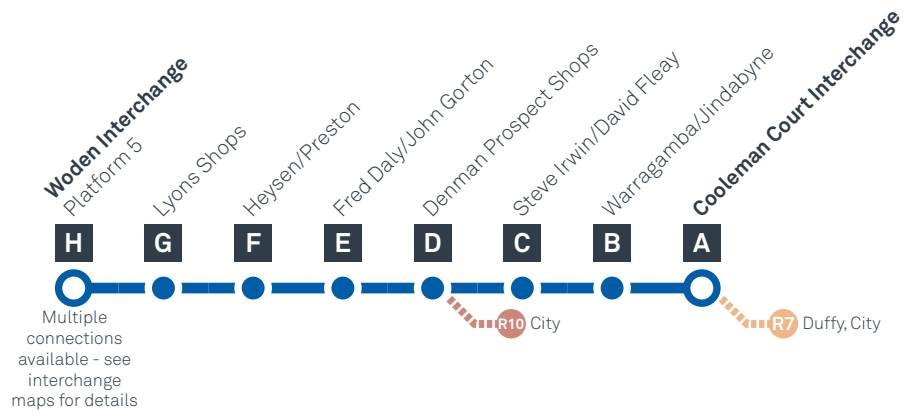

WODEN TO COOLEMAN COURT via Lyons and Denman Prospect

Effective 9 October 2023

MONDAY TO FRIDAY

AM	66	6:00	6:04	6:09	6:17	6:23	6:33	6:37	6:47
	66	6:30	6:34	6:39	6:47	6:53	7:03	7:07	7:17
	66	7:00	7:04	7:09	7:17	7:23	7:33	7:37	7:48
	66	7:30	7:36	7:41	7:50	7:56	8:07	8:11	8:22
	66	8:00	8:06	8:11	8:20	8:26	8:37	8:41	8:52
	66	8:30	8:36	8:41	8:50	8:56	9:06	9:10	9:22
	66	9:00	9:04	9:09	9:19	9:25	9:35	9:39	9:51
	66	9:30	9:34	9:39	9:49	9:55	10:05	10:09	10:21
	66	10:00	10:04	10:09	10:19	10:25	10:35	10:39	10:51
	66	10:30	10:34	10:39	10:49	10:55	11:05	11:09	11:21
	66	11:00	11:04	11:09	11:19	11:25	11:35	11:39	11:51
	66	11:30	11:34	11:39	11:49	11:55	12:05	12:09	12:21
PM	66	12:00	12:04	12:09	12:19	12:25	12:35	12:39	12:51
	66	12:30	12:34	12:39	12:49	12:55	1:05	1:09	1:21
	66	1:00	1:04	1:09	1:19	1:25	1:35	1:39	1:51
	66	1:30	1:34	1:39	1:49	1:55	2:05	2:09	2:21
	66	2:00	2:04	2:09	2:19	2:25	2:35	2:39	2:51
	66	H2:30	H2:36	H2:41	H2:51	H2:57	H3:07	H3:11	H3:23
	66	S2:34	S2:40	S2:45	S2:55	S3:01	S3:11	S3:15	S3:27
	66	3:00	3:06	3:11	3:21	3:27	3:37	3:41	3:53
	66	3:30	3:36	3:41	3:51	3:57	4:07	4:11	4:23
	66	4:00	4:06	4:11	4:21	4:27	4:37	4:41	4:53
	66	4:30	4:36	4:41	4:51	4:57	5:07	5:11	5:23
	66	5:00	5:06	5:11	5:21	5:27	5:37	5:41	5:52
	66	5:30	5:36	5:41	5:51	5:57	6:07	6:11	6:22
	66	6:00	6:06	6:11	6:21	6:27	6:37	6:41	6:52
	66	6:30	6:36	6:41	6:51	6:57	7:07	7:11	7:21
	66	7:00	7:05	7:10	7:18	7:24	7:34	7:38	7:48
	66	8:00	8:05	8:10	8:18	8:24	8:34	8:38	8:48
	66	9:00	9:05	9:10	9:18	9:24	9:34	9:38	9:48
	66	10:00	10:05	10:10	10:18	10:24	10:34	10:38	10:48

Explanations

H Operates School Holidays Only

S Operates School Days Only