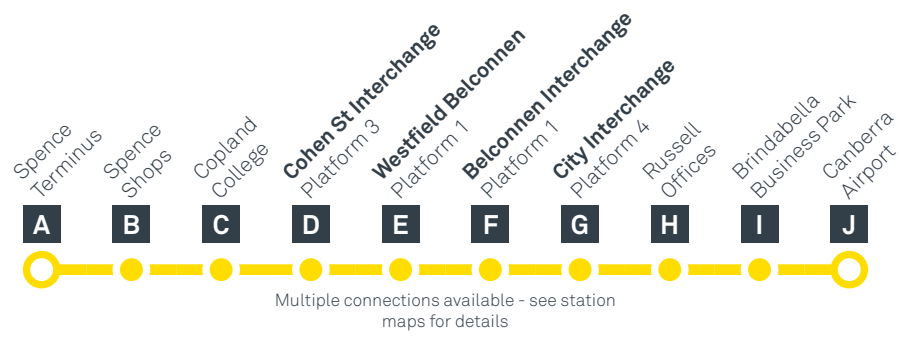

CANBERRA IS BETTER CONNECTED

transport.act.gov.au

ACT Government

Transport Canberra

SPENCE TO AIRPORT

via City and Brindabella

effective Saturday 28 September 2019

MONDAY TO FRIDAY (CONTINUED)

PM	R3	3:38	3:43	3:50	4:00	4:03	4:05	4:28	4:40	4:50	4:55
	R3	3:48	3:53	4:00	4:10	4:13	4:15	4:38	4:50	5:00	5:05
	R3	3:58	4:03	4:10	4:20	4:23	4:25	4:48	5:00	5:10	5:15
	R3	4:08	4:13	4:20	4:30	4:33	4:35	4:58	5:10	5:20	5:25
	R3	4:18	4:23	4:30	4:40	4:43	4:45	5:08	5:20	5:30	5:35
	R3	4:29	4:34	4:41	4:51	4:54	4:56	5:19	5:31	5:41	5:46
	R3	4:40	4:45	4:52	5:02	5:05	5:07	5:30	5:42	5:52	5:57
	R3	4:55	5:00	5:07	5:17	5:20	5:22	5:45	5:57	6:07	6:12
	R3	5:10	5:15	5:22	5:32	5:35	5:37	6:00	6:12	6:22	6:27
	R3	5:25	5:30	5:37	5:47	5:50	5:52	6:15	6:27	6:37	6:42
	R3	5:40	5:45	5:52	6:02	6:05	6:07	6:30	6:42	6:52	6:57
	R3	5:55	6:00	6:07	6:17	6:20	6:22	6:45	6:57	7:06	7:10
	R3	6:10	6:15	6:22	6:32	6:35	6:37	7:00	7:09	7:18	7:22
	R3	6:25	6:30	6:37	6:47	6:50	6:52	7:12	7:21	7:30	7:34
	R3	6:40	6:45	6:52	7:02	7:04	7:06	7:24	7:33	7:42	7:46
	R3	6:55	7:00	7:06	7:16	7:18	7:20	7:38	7:47	7:56	8:00
	R3	7:10	7:15	7:21	7:31	7:33	7:35	7:53	8:02	8:11	8:15
	R3	7:25	7:30	7:36	7:46	7:48	7:50	8:08	8:17	8:26	8:30
	R3	7:40	7:45	7:51	8:01	8:03	8:05	8:23	8:32	8:41	8:45
	R3	7:55	8:00	8:06	8:16	8:18	8:20	8:38	8:47	8:56	9:00
	R3	8:10	8:15	8:21	8:31	8:33	8:35	8:53	9:02	9:11	9:15
	R3	8:25	8:30	8:36	8:46	8:48	8:50	9:08	9:17	9:26	9:30
	R3	8:55	9:00	9:06	9:16	9:18	9:20	9:38
	R3	9:25	9:30	9:36	9:46	9:48	9:50	10:08
	R3	9:55	10:00	10:06	10:16	10:18	10:20	10:38
	R3	10:25	10:30	10:36	10:46	10:48	10:50	11:08
	R3	10:55	11:00	11:06	11:16	11:18	11:20	11:38