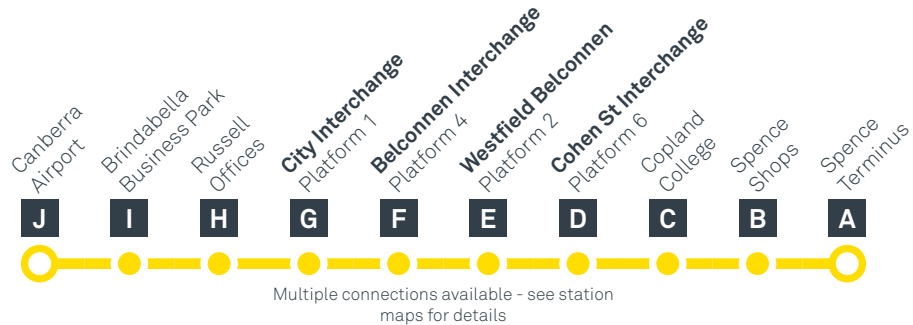

AIRPORT TO SPENCE via Brindabella and City

effective Saturday 28 September 2019

SUNDAY AND PUBLIC HOLIDAYS

AM	R3	7:41	7:45	7:52	8:01	8:16	8:17	8:19	8:26	8:30	8:38
	R3	8:11	8:15	8:22	8:31	8:46	8:47	8:49	8:56	9:00	9:08
	R3	8:41	8:45	8:52	9:01	9:16	9:17	9:19	9:26	9:30	9:38
	R3	9:11	9:15	9:22	9:31	9:46	9:47	9:49	9:56	10:00	10:08
	R3	9:41	9:45	9:52	10:01	10:16	10:17	10:19	10:26	10:30	10:38
	R3	10:11	10:15	10:22	10:31	10:46	10:47	10:49	10:56	11:00	11:08
	R3	10:41	10:45	10:52	11:01	11:16	11:17	11:19	11:26	11:30	11:38
	R3	11:11	11:15	11:22	11:31	11:46	11:47	11:49	11:56	12:00	12:08
	R3	11:41	11:45	11:52	12:01	12:16	12:17	12:19	12:26	12:30	12:38
	PM	R3	12:11	12:15	12:22	12:31	12:46	12:47	12:49	1:00	1:08
	R3	12:41	12:45	12:52	1:01	1:16	1:17	1:19	1:26	1:30	1:38
	R3	1:11	1:15	1:22	1:31	1:46	1:47	1:49	1:56	2:00	2:08
	R3	1:41	1:45	1:52	2:01	2:16	2:17	2:19	2:26	2:30	2:38
	R3	2:11	2:15	2:22	2:31	2:46	2:47	2:49	2:56	3:00	3:08
	R3	2:41	2:45	2:52	3:01	3:16	3:17	3:19	3:26	3:30	3:38
	R3	3:11	3:15	3:22	3:31	3:46	3:47	3:49	3:56	4:00	4:08
	R3	3:41	3:45	3:52	4:01	4:16	4:17	4:19	4:26	4:30	4:38
	R3	4:11	4:15	4:22	4:31	4:46	4:47	4:49	4:56	5:00	5:08
	R3	4:41	4:45	4:52	5:01	5:16	5:17	5:19	5:26	5:30	5:38
	R3	5:11	5:15	5:22	5:31	5:46	5:47	5:49	5:56	6:00	6:08
	R3	5:41	5:45	5:52	6:01	6:16	6:17	6:19	6:26	6:30	6:38
	R3	6:11	6:15	6:22	6:31	6:46	6:47	6:49	6:56	7:00	7:08
	R3	6:41	6:45	6:52	7:01	7:16	7:17	7:19	7:26	7:30	7:38
	R3	7:11	7:15	7:22	7:31	7:46	7:47	7:49	7:56	8:00	8:08
	R3	7:41	7:45	7:52	8:01	8:16	8:17	8:19	8:26	8:30	8:38
	R3	8:11	8:15	8:22	8:31	8:46	8:47	8:49	8:56	9:00	9:08
	R3	8:41	8:45	8:52	9:01	9:16	9:17	9:19	9:26	9:30	9:38

CANBERRA
IS BETTER
CONNECTED

transport.act.gov.au

ACT
Government

Transport
Canberra