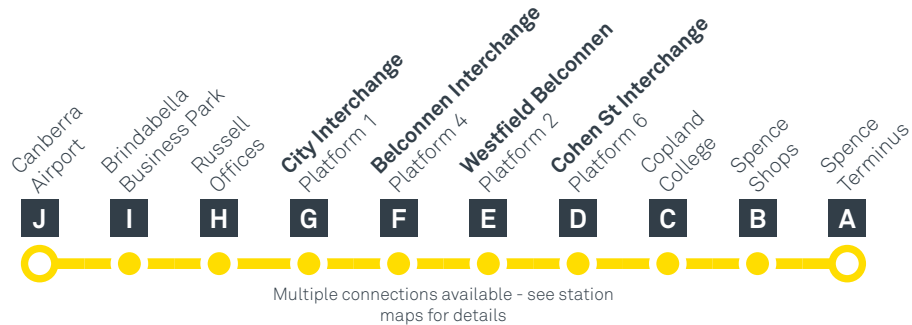

CANBERRA IS BETTER CONNECTED

transport.act.gov.au

ACT Government

Transport Canberra

AIRPORT TO SPENCE

via Brindabella and City

effective Saturday 28 September 2019

SATURDAY