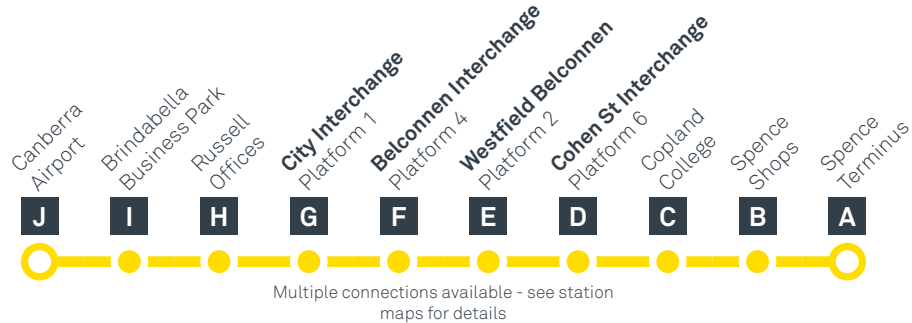

CANBERRA
IS BETTER
CONNECTED

transport.act.gov.au

ACT
Government

Transport
Canberra

AIRPORT TO SPENCE

via Brindabella and City

effective Saturday 28 September 2019

MONDAY TO FRIDAY