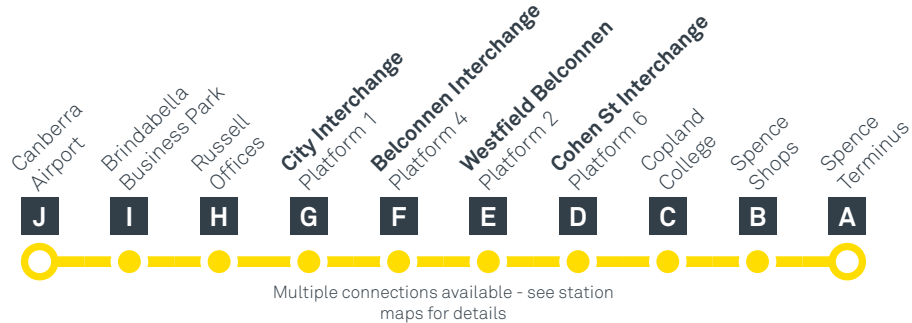

CANBERRA IS BETTER CONNECTED

transport.act.gov.au

ACT Government

Transport Canberra

AIRPORT TO SPENCE

via Brindabella and City

effective Saturday 28 September 2019

MONDAY TO FRIDAY (CONTINUED)

PM	R3	4:27	4:30	4:40	4:55	5:18	5:21	5:23	5:33	5:40	5:49
	R3	4:37	4:40	4:50	5:05	5:28	5:31	5:33	5:43	5:50	5:59
	R3	4:47	4:50	5:00	5:15	5:38	5:41	5:43	5:53	6:00	6:09
	R3	4:57	5:00	5:10	5:25	5:48	5:51	5:53	6:03	6:10	6:19
	R3	5:12	5:15	5:25	5:40	6:03	6:06	6:08	6:18	6:25	6:34
	R3	5:27	5:30	5:40	5:55	6:18	6:21	6:23	6:33	6:40	6:49
	R3	5:42	5:45	5:55	6:10	6:33	6:36	6:38	6:48	6:55	7:04
	R3	5:57	6:00	6:10	6:25	6:48	6:51	6:53	7:03	7:09	7:17
	R3	6:12	6:15	6:25	6:40	7:02	7:04	7:06	7:15	7:21	7:29
	R3	6:27	6:30	6:40	6:55	7:15	7:17	7:19	7:28	7:34	7:42
	R3	6:42	6:45	6:55	7:07	7:26	7:28	7:30	7:39	7:45	7:53
	R3	6:57	7:00	7:08	7:18	7:37	7:39	7:41	7:50	7:56	8:04
	R3	7:12	7:15	7:23	7:33	7:52	7:54	7:56	8:05	8:11	8:19
	R3	7:27	7:30	7:38	7:48	8:07	8:09	8:11	8:20	8:26	8:34
	R3	7:42	7:45	7:53	8:03	8:22	8:24	8:26	8:35	8:41	8:49
	R3	7:57	8:00	8:08	8:18	8:37	8:39	8:41	8:50	8:56	9:04
	R3	8:12	8:15	8:23	8:33	8:52	8:54	8:56	9:05	9:11	9:19
	R3	8:27	8:30	8:38	8:48	9:07	9:09	9:11	9:20	9:26	9:34
	R3	8:42	8:45	8:53	9:03	9:22	9:24	9:26	9:35	9:41	9:49
	R3	8:57	9:00	9:08	9:18	9:37	9:39	9:41	9:50	9:56	10:04
	R3	9:12	9:15	9:23	9:33	9:52	9:54	9:56	10:05	10:11	10:19
	R3	9:27	9:30	9:38	9:48	10:07	10:09	10:11	10:20	10:26	10:34
	R3	9:42	9:45	9:53	10:03	10:22	10:24	10:26	10:35	10:41	10:49
	R3	10:31	10:50	10:52	10:54	11:03	11:09	11:17
	R3	11:01	11:20	11:22	11:24	11:33	11:39	11:47
	R3	11:31	11:50	11:52	11:54	12:03	12:09	12:17