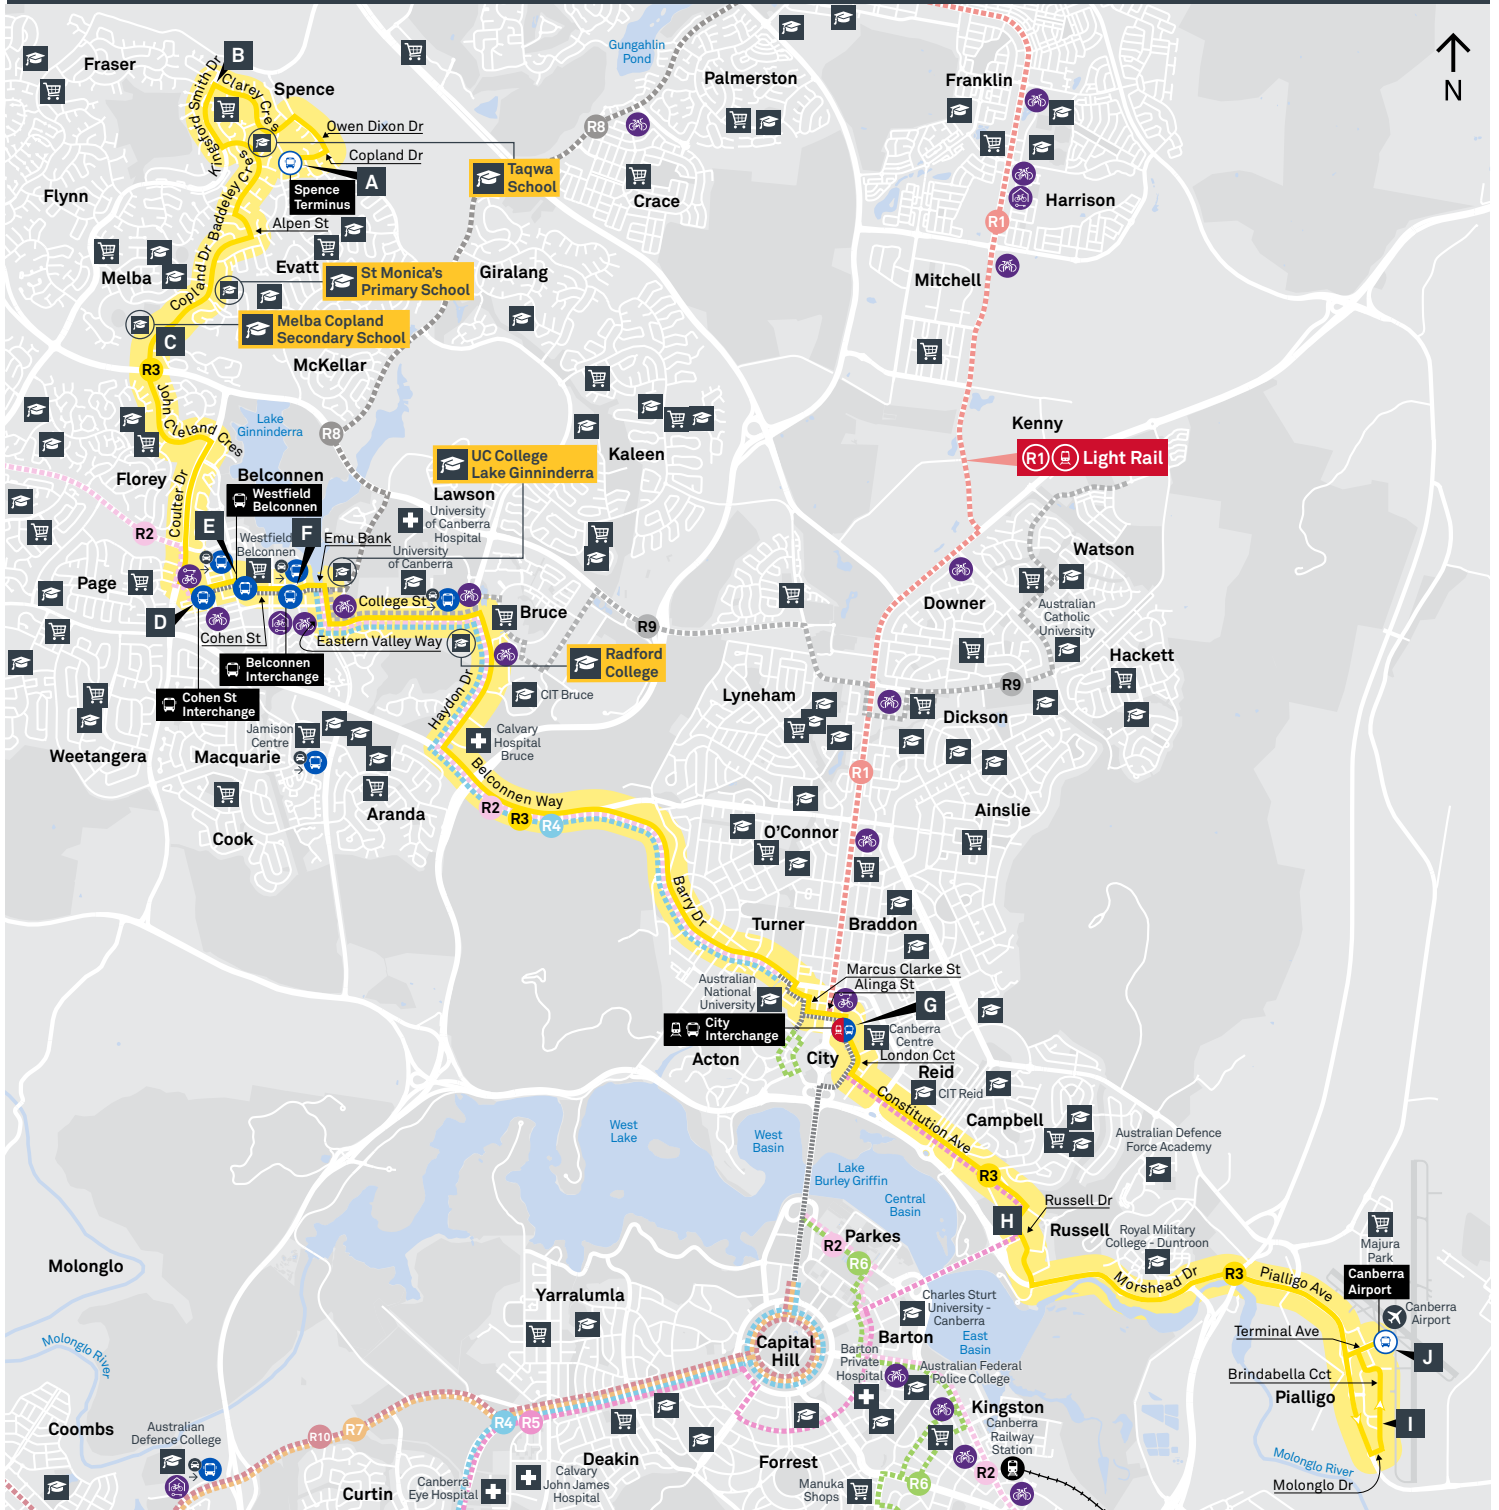

CANBERRA
IS BETTER
CONNECTED

transport.act.gov.au

ACT
Government

Transport
Canberra

SPENCE TO AIRPORT via City and Brindabella

effective Saturday 28 September 2019

ROUTE MAP

- **RAPID** route
- **R2** Other **RAPID** route
- Bus station
- Bus terminus
- Mode interchange
- R3** Route number
- Educational institution
- Shopping centre
- Hospital
- Bicycle lockers
- Bicycle rails
- Bicycle cage
- Park and Ride