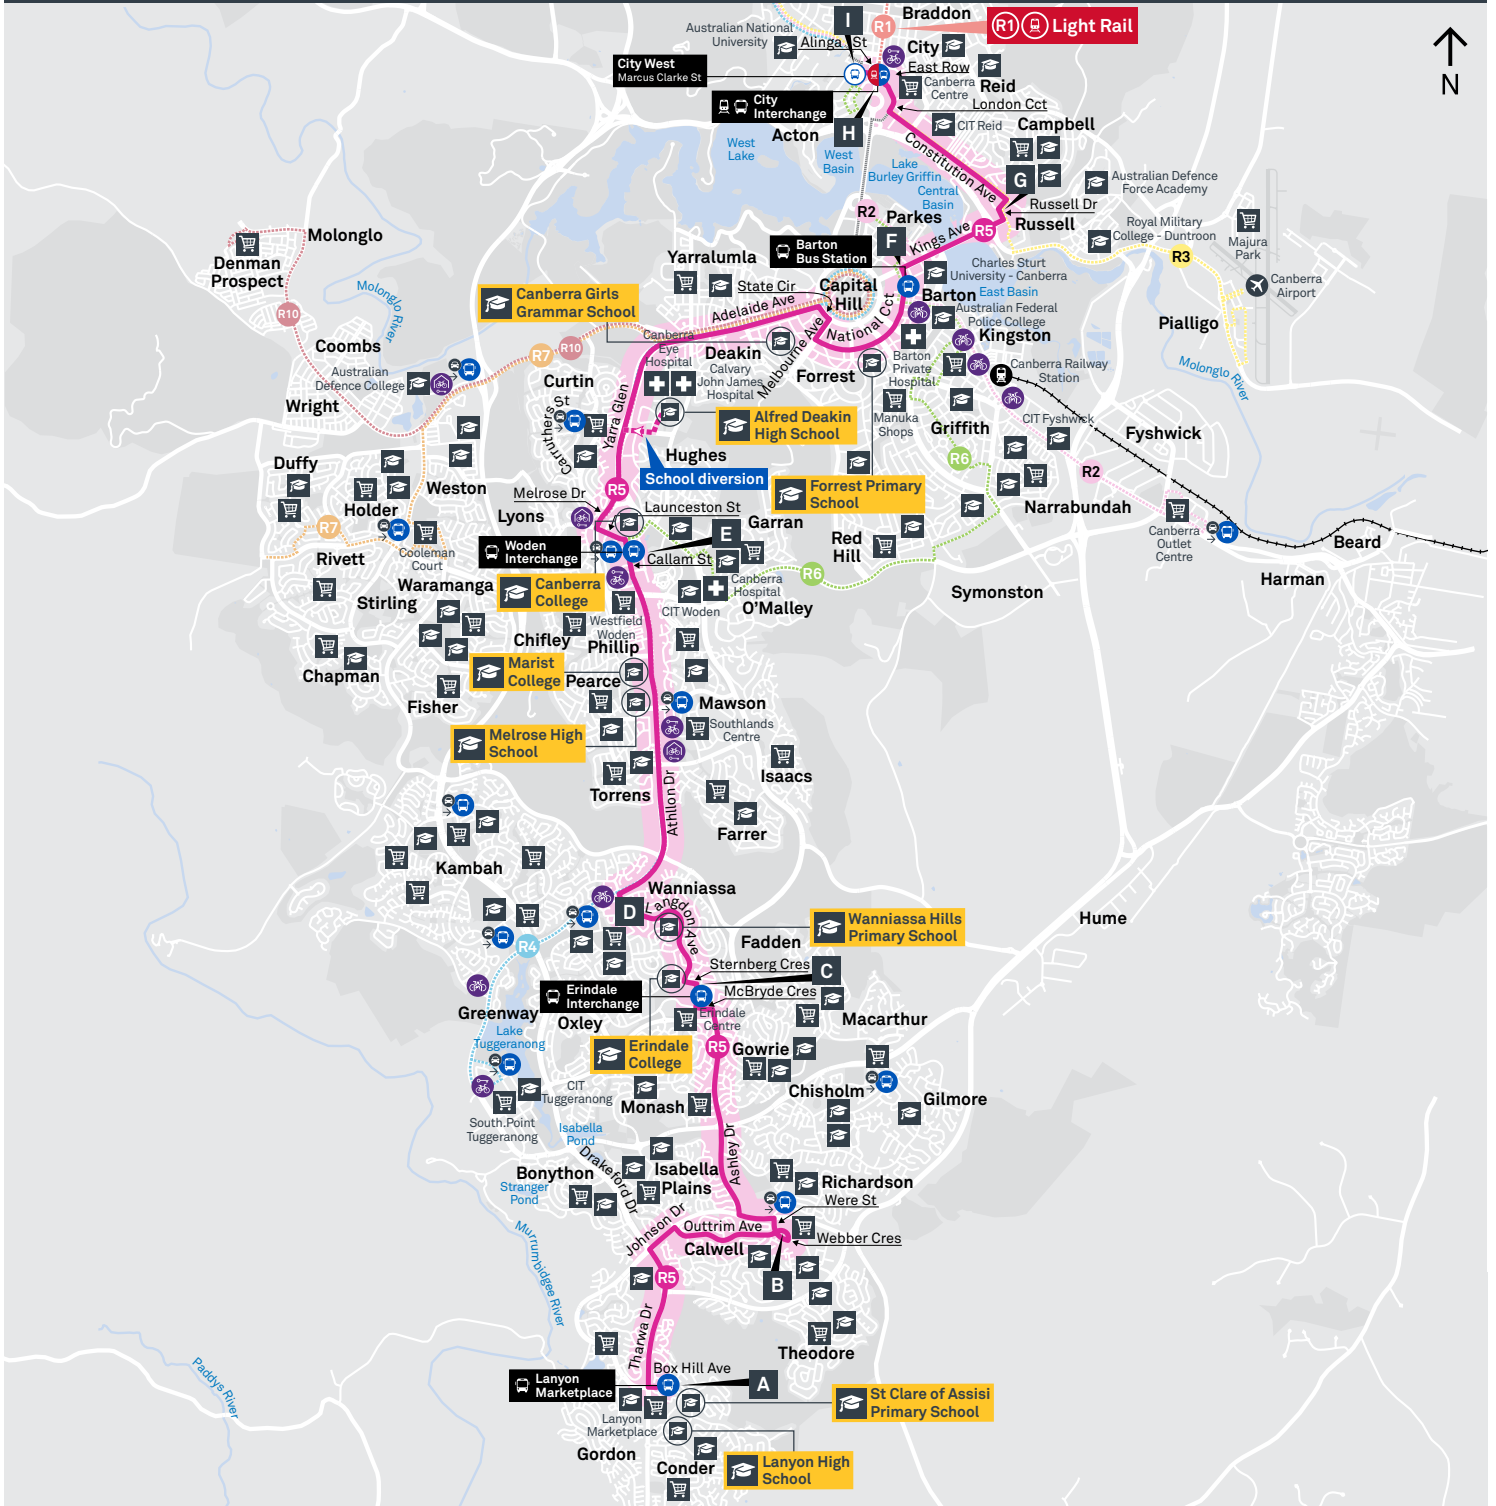

CANBERRA
IS BETTER
CONNECTED

transport.act.gov.au

ACT
Government

Transport
Canberra

LANYON TO CITY

via Erindale and Russell

effective Saturday 28 September 2019

ROUTE MAP