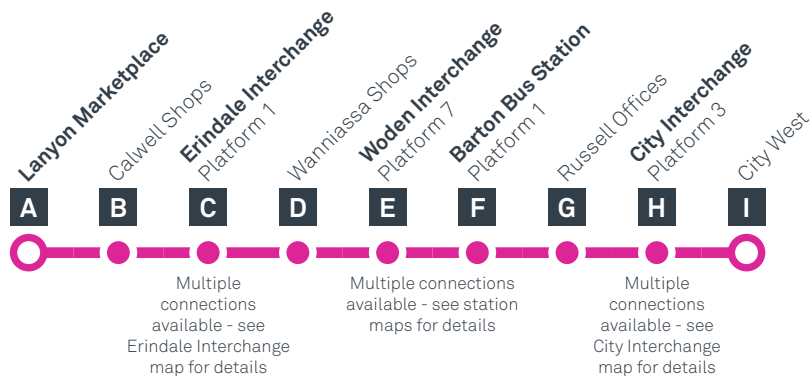

CANBERRA IS BETTER CONNECTED

transport.act.gov.au

ACT Government

Transport Canberra

LANYON TO CITY

via Erindale and Russell

effective Saturday 28 September 2019

MONDAY TO FRIDAY (CONTINUED)

PM	R5	3:19	3:27	3:34	3:40	3:49	4:04	4:10	4:25	4:32
	R5	3:34	3:42	3:49	3:55	4:04	4:19	4:25	4:40	4:47
	R5	3:49	3:57	4:04	4:10	4:19	4:34	4:40	4:55	5:02
	R5	4:04	4:12	4:19	4:25	4:34	4:49	4:55	5:10	5:17
	R5	4:19	4:27	4:34	4:40	4:49	5:04	5:10	5:25	5:32
	R5	4:32	4:40	4:47	4:53	5:02	5:17	5:23	5:38	5:45
	R5	4:44	4:52	4:59	5:05	5:14	5:29	5:35	5:50	5:57
	R5	4:55	5:03	5:10	5:16	5:25	5:40	5:46	6:01	6:08
	R5	5:06	5:14	5:21	5:27	5:36	5:51	5:57	6:12	6:19
	R5	5:16	5:24	5:31	5:37	5:46	6:01	6:07	6:22	6:29
	R5	5:26	5:34	5:41	5:47	5:56	6:11	6:17	6:32	6:39
	R5	5:36	5:44	5:51	5:57	6:06	6:21	6:27	6:42	6:49
	R5	5:46	5:54	6:01	6:07	6:16	6:31	6:37	6:52	6:59
	R5	5:56	6:04	6:11	6:17	6:26	6:41	6:47	7:01	7:06
	R5	6:06	6:14	6:21	6:27	6:36	6:51	6:57	7:06	7:11
	R5	6:16	6:24	6:31	6:37	6:46	7:01	7:04	7:12	7:17
	R5	6:31	6:39	6:46	6:52	7:01	7:14	7:17	7:26	7:31
	R5	6:46	6:54	7:01	7:05	7:14	7:27	7:30	7:40	7:45
	R5	7:01	7:09	7:16	7:20	7:29	7:42	7:45	7:55	8:00
	R5	7:16	7:24	7:31	7:35	7:44	7:57	8:00	8:10	8:15
	R5	7:31	7:39	7:46	7:50	7:59	8:12	8:15	8:25	8:30
	R5	7:46	7:54	8:01	8:05	8:14	8:27	8:30	8:40	8:45
	R5	8:01	8:09	8:16	8:20	8:29	8:42	8:45	8:55	9:00
	R5	8:22	8:30	8:37	8:41	8:50	9:03	9:06	9:16	9:21
	R5	8:42	8:50	8:57	9:01	9:10	9:23	9:26	9:36	9:41
	R5	9:12	9:20	9:27	9:31	9:40	9:53	9:56	10:06	10:11
	R5	9:42	9:50	9:57	10:01	10:10	10:23	10:26	10:36	10:41
	R5	10:12	10:20	10:27	10:31	10:40	10:53	10:56	11:06	11:11
	R5	10:42	10:50	10:57	11:01	11:10	11:23	11:26	11:36	11:41
	R5	11:12	11:20	11:27	11:31	11:40	11:53	11:56	12:06	12:11

CANBERRA
IS BETTER
CONNECTED

transport.act.gov.au

ACT
Government

Transport
Canberra

LANYON TO CITY

via Erindale and Russell

effective Saturday 28 September 2019

SATURDAY