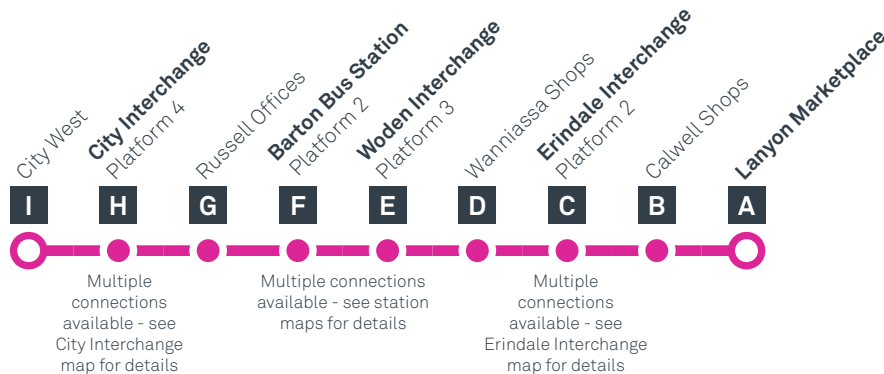

CANBERRA
IS BETTER
CONNECTED

transport.act.gov.au

ACT
Government

Transport
Canberra

CITY TO LANYON via Russell and Erindale

effective Saturday 28 September 2019

SUNDAY AND PUBLIC HOLIDAYS

AM	R5	7:25	7:27	7:35	7:38	7:51	7:59	8:04	8:10	8:20
	R5	7:55	7:57	8:05	8:08	8:21	8:29	8:34	8:40	8:50
	R5	8:25	8:27	8:35	8:38	8:51	8:59	9:04	9:10	9:20
	R5	8:55	8:57	9:05	9:08	9:21	9:29	9:34	9:40	9:50
	R5	9:25	9:27	9:35	9:38	9:51	9:59	10:04	10:10	10:20
	R5	9:55	9:57	10:05	10:08	10:21	10:29	10:34	10:40	10:50
	R5	10:25	10:27	10:35	10:38	10:51	10:59	11:04	11:10	11:20
	R5	10:55	10:57	11:05	11:08	11:21	11:29	11:34	11:40	11:50
	R5	11:25	11:27	11:35	11:38	11:51	11:59	12:04	12:10	12:20
	R5	11:55	11:57	12:05	12:08	12:21	12:29	12:34	12:40	12:50
PM	R5	12:25	12:27	12:35	12:38	12:51	12:59	1:04	1:10	1:20
	R5	12:55	12:57	1:05	1:08	1:21	1:29	1:34	1:40	1:50
	R5	1:25	1:27	1:35	1:38	1:51	1:59	2:04	2:10	2:20
	R5	1:55	1:57	2:05	2:08	2:21	2:29	2:34	2:40	2:50
	R5	2:25	2:27	2:35	2:38	2:51	2:59	3:04	3:10	3:20
	R5	2:55	2:57	3:05	3:08	3:21	3:29	3:34	3:40	3:50
	R5	3:25	3:27	3:35	3:38	3:51	3:59	4:04	4:10	4:20
	R5	3:55	3:57	4:05	4:08	4:21	4:29	4:34	4:40	4:50
	R5	4:25	4:27	4:35	4:38	4:51	4:59	5:04	5:10	5:20
	R5	4:55	4:57	5:05	5:08	5:21	5:29	5:34	5:40	5:50
	R5	5:25	5:27	5:35	5:38	5:51	5:59	6:04	6:10	6:20
	R5	5:55	5:57	6:05	6:08	6:21	6:29	6:34	6:40	6:50
	R5	6:25	6:27	6:35	6:38	6:51	6:59	7:04	7:10	7:20
	R5	6:55	6:57	7:05	7:08	7:21	7:29	7:34	7:40	7:50
	R5	7:25	7:27	7:35	7:38	7:51	7:59	8:04	8:10	8:20
	R5	7:55	7:57	8:05	8:08	8:21	8:29	8:34	8:40	8:50
	R5	8:25	8:27	8:35	8:38	8:51	8:59	9:04	9:10	9:20
	R5	8:55	8:57	9:05	9:08	9:21	9:29	9:34	9:40	9:50

CANBERRA
IS BETTER
CONNECTED

transport.act.gov.au

ACT
Government

Transport
Canberra

LANYON TO CITY

via Erindale and Russell

effective Saturday 28 September 2019

ROUTE MAP