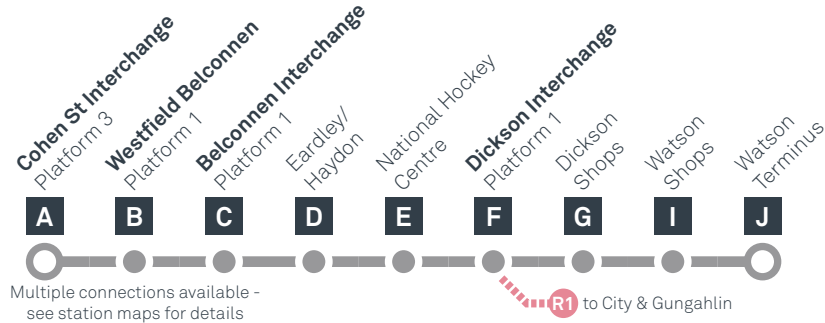

BELCONNEN TO WATSON

via Bruce and Dickson

effective Saturday 28 September 2019

MONDAY TO FRIDAY

AM	R9	6:04	6:06	6:08	6:12	6:22	6:27	6:30	6:36	6:41
	R9	6:24	6:26	6:28	6:32	6:42	6:47	6:50	6:56	7:01
	R9	6:38	6:40	6:42	6:46	6:56	7:02	7:05	7:11	7:17
	R9	6:51	6:53	6:55	6:59	7:11	7:19	7:22	7:28	7:34
	R9	7:05	7:08	7:10	7:14	7:26	7:34	7:37	7:43	7:49
	R9	7:19	7:22	7:24	7:28	7:40	7:48	7:51	7:57	8:03
	R9	7:34	7:37	7:39	7:43	7:55	8:03	8:06	8:12	8:18
	R9	7:49	7:52	7:54	7:58	8:10	8:18	8:21	8:27	8:33
	R9	S7:59	S8:02	S8:04	S8:08	S8:20	S8:28	S8:31	S8:37	S8:43
	R9	H8:04	H8:07	H8:09	H8:13	H8:25	H8:33	H8:36	H8:42	H8:48
	R9	S8:09	S8:12	S8:14	S8:18	S8:30	S8:38	S8:41	S8:47	S8:53
	R9	8:20	8:23	8:25	8:29	8:41	8:49	8:52	8:58	9:04
	R9	8:35	8:38	8:40	8:44	8:56	9:04	9:07	9:13	9:19
	R9	8:50	8:53	8:55	8:59	9:11	9:19	9:22	9:28	9:34
	R9	9:05	9:08	9:10	9:14	9:26	9:33	9:36	9:42	9:48
	R9	9:20	9:23	9:25	9:29	9:40	9:45	9:48	9:54	10:00
	R9	9:35	9:38	9:40	9:44	9:55	10:00	10:03	10:09	10:15
	R9	9:50	9:53	9:55	9:59	10:10	10:15	10:18	10:24	10:30
	R9	10:05	10:08	10:10	10:14	10:25	10:30	10:33	10:39	10:45
	R9	10:20	10:23	10:25	10:29	10:40	10:45	10:48	10:54	11:00
	R9	10:35	10:38	10:40	10:44	10:55	11:00	11:03	11:09	11:15
	R9	10:50	10:53	10:55	10:59	11:10	11:15	11:18	11:24	11:30
	R9	11:05	11:08	11:10	11:14	11:25	11:30	11:33	11:39	11:45
	R9	11:20	11:23	11:25	11:29	11:40	11:45	11:48	11:54	12:00
	R9	11:35	11:38	11:40	11:44	11:55	12:00	12:03	12:09	12:15
	R9	11:50	11:53	11:55	11:59	12:10	12:15	12:18	12:24	12:30
PM	R9	12:05	12:08	12:10	12:14	12:25	12:30	12:33	12:39	12:45
	R9	12:20	12:23	12:25	12:29	12:40	12:45	12:48	12:54	1:00
	R9	12:35	12:38	12:40	12:44	12:55	1:00	1:03	1:09	1:15
	R9	12:50	12:53	12:55	12:59	1:10	1:15	1:18	1:24	1:30
	R9	1:05	1:08	1:10	1:14	1:25	1:30	1:33	1:39	1:45
	R9	1:20	1:23	1:25	1:29	1:40	1:45	1:48	1:54	2:00
	R9	1:35	1:38	1:40	1:44	1:55	2:00	2:03	2:09	2:15
	R9	1:50	1:53	1:55	1:59	2:10	2:15	2:18	2:24	2:30
	R9	2:05	2:08	2:10	2:14	2:25	2:30	2:33	2:39	2:45
	R9	2:20	2:23	2:25	2:29	2:40	2:45	2:48	2:54	3:00
	R9	2:35	2:38	2:40	2:44	2:55	3:00	3:03	3:09	3:15
	R9	2:50	2:53	2:55	2:59	3:10	3:15	3:18	3:24	3:30
	R9	3:05	3:08	3:10	3:14	3:25	3:30	3:33	3:39	3:45
	R9	3:17	3:20	3:22	3:26	3:38	3:46	3:49	3:55	4:01
	R9	3:31	3:34	3:36	3:40	3:52	4:00	4:03	4:09	4:15
	R9	3:46	3:49	3:51	3:55	4:07	4:15	4:18	4:24	4:30
	R9	4:01	4:04	4:06	4:10	4:22	4:30	4:33	4:39	4:45
	R9	4:16	4:19	4:21	4:25	4:37	4:45	4:48	4:54	5:00

Explanations

- H Operates School Holidays Only
- S Operates School Days Only

CANBERRA IS BETTER CONNECTED

transport.act.gov.au

ACT Government

Transport Canberra