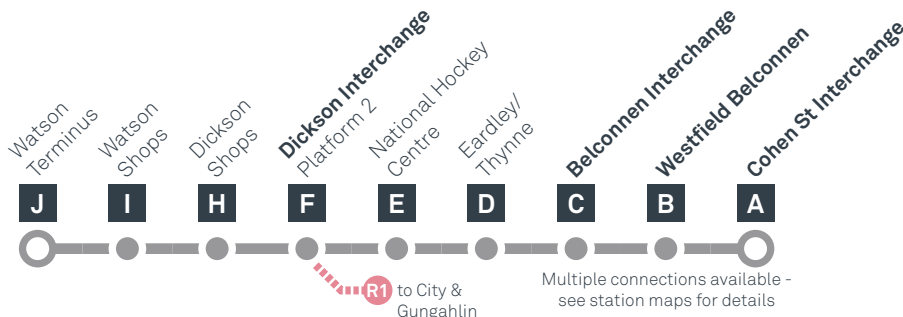

CANBERRA
IS BETTER
CONNECTED

transport.act.gov.au

ACT
Government

Transport
Canberra

WATSON TO BELCONNEN

via Dickson and Bruce

effective Saturday 28 September 2019

Multiple connections available - see station maps for details