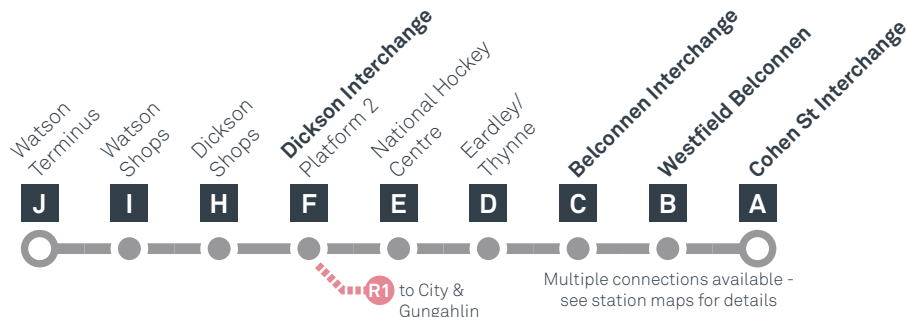

WATSON TO BELCONNEN

via Dickson and Bruce

effective Saturday 28 September 2019

MONDAY TO FRIDAY (CONTINUED)

PM	R9	4:51	4:56	5:02	5:05	5:10	5:24	5:30	5:32	5:34
	R9	5:06	5:11	5:17	5:20	5:25	5:39	5:45	5:47	5:49
	R9	5:21	5:26	5:32	5:35	5:40	5:54	6:00	6:02	6:04
	R9	5:36	5:41	5:47	5:50	5:55	6:09	6:15	6:17	6:19
	R9	5:51	5:56	6:02	6:05	6:10	6:24	6:30	6:32	6:34
	R9	6:06	6:11	6:17	6:20	6:25	6:39	6:45	6:47	6:49
	R9	6:19	6:24	6:30	6:33	6:38	6:52	6:58	7:00	7:02
	R9	6:36	6:41	6:47	6:50	6:55	7:07	7:12	7:14	7:16
	R9	6:51	6:56	7:02	7:05	7:10	7:21	7:26	7:28	7:30
	R9	7:05	7:10	7:15	7:18	7:23	7:34	7:39	7:41	7:43
	R9	7:21	7:26	7:31	7:34	7:39	7:50	7:55	7:57	7:59
	R9	7:41	7:46	7:51	7:54	7:59	8:10	8:15	8:17	8:19
	R9	8:01	8:06	8:11	8:14	8:19	8:30	8:35	8:37	8:39
	R9	8:31	8:36	8:41	8:44	8:49	9:00	9:05	9:07	9:09
	R9	9:01	9:06	9:10	9:13	9:18	9:28	9:33	9:35	9:37
	R9	9:31	9:36	9:40	9:43	9:48	9:58	10:03	10:05	10:07
	R9	10:01	10:06	10:10	10:13	10:18	10:28	10:33	10:35	10:37
	R9	10:31	10:36	10:40	10:43	10:48	10:58	11:03	11:05	11:07
	R9	11:01	11:06	11:10	11:13	11:18	11:28	11:33	11:35	11:37

CANBERRA
IS BETTER
CONNECTED

transport.act.gov.au

ACT
Government

Transport
Canberra