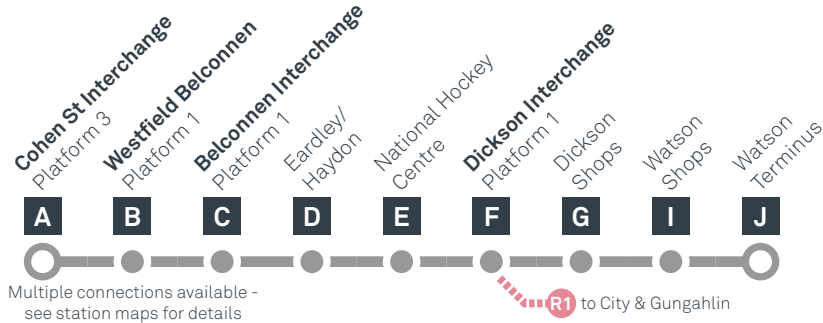

CANBERRA IS BETTER CONNECTED

transport.act.gov.au

ACT Government

Transport Canberra

BELCONNEN TO WATSON

via Bruce and Dickson

effective Saturday 28 September 2019

SUNDAY AND PUBLIC HOLIDAYS

AM	R9	6:52	6:54	6:55	7:01	7:09	7:14	7:17	7:21	7:27
	R9	7:22	7:24	7:25	7:31	7:39	7:44	7:47	7:51	7:57
	R9	7:52	7:54	7:55	8:01	8:09	8:14	8:17	8:21	8:27
	R9	8:22	8:24	8:25	8:31	8:39	8:44	8:47	8:51	8:57
	R9	8:52	8:54	8:55	9:01	9:09	9:14	9:17	9:21	9:27
	R9	9:22	9:24	9:25	9:31	9:39	9:44	9:47	9:51	9:57
	R9	9:52	9:54	9:55	10:01	10:09	10:14	10:17	10:21	10:27
	R9	10:22	10:24	10:25	10:31	10:39	10:44	10:47	10:51	10:57
	R9	10:52	10:54	10:55	11:01	11:09	11:14	11:17	11:21	11:27
	R9	11:22	11:24	11:25	11:31	11:39	11:44	11:47	11:51	11:57
	R9	11:52	11:54	11:55	12:01	12:09	12:14	12:17	12:21	12:27
	R9	12:22	12:24	12:25	12:31	12:39	12:44	12:47	12:51	12:57
PM	R9	12:52	12:54	12:55	1:01	1:09	1:14	1:17	1:21	1:27
	R9	1:22	1:24	1:25	1:31	1:39	1:44	1:47	1:51	1:57
	R9	1:52	1:54	1:55	2:01	2:09	2:14	2:17	2:21	2:27
	R9	2:22	2:24	2:25	2:31	2:39	2:44	2:47	2:51	2:57
	R9	2:52	2:54	2:55	3:01	3:09	3:14	3:17	3:21	3:27
	R9	3:22	3:24	3:25	3:31	3:39	3:44	3:47	3:51	3:57
	R9	3:52	3:54	3:55	4:01	4:09	4:14	4:17	4:21	4:27
	R9	4:22	4:24	4:25	4:31	4:39	4:44	4:47	4:51	4:57
	R9	4:52	4:54	4:55	5:01	5:09	5:14	5:17	5:21	5:27
	R9	5:22	5:24	5:25	5:31	5:39	5:44	5:47	5:51	5:57
	R9	5:52	5:54	5:55	6:01	6:09	6:14	6:17	6:21	6:27
	R9	6:22	6:24	6:25	6:31	6:39	6:44	6:47	6:51	6:57
	R9	6:52	6:54	6:55	7:01	7:09	7:14	7:17	7:21	7:27
	R9	7:22	7:24	7:25	7:31	7:39	7:44	7:47	7:51	7:57
	R9	7:52	7:54	7:55	8:01	8:09	8:14	8:17	8:21	8:27
	R9	8:22	8:24	8:25	8:31	8:39	8:44	8:47	8:51	8:57
	R9	8:52	8:54	8:55	9:01	9:09	9:14	9:17	9:21	9:27

CANBERRA
IS BETTER
CONNECTED

transport.act.gov.au

ACT
Government

Transport
Canberra

WATSON TO BELCONNEN

via Dickson and Bruce

effective Saturday 28 September 2019

Multiple connections available - see station maps for details