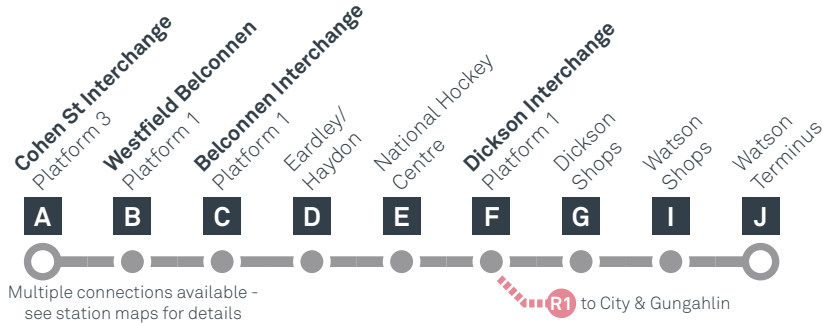

CANBERRA IS BETTER CONNECTED

transport.act.gov.au

ACT Government

Transport Canberra

BELCONNEN TO WATSON

via Bruce and Dickson

effective Saturday 28 September 2019

SATURDAY