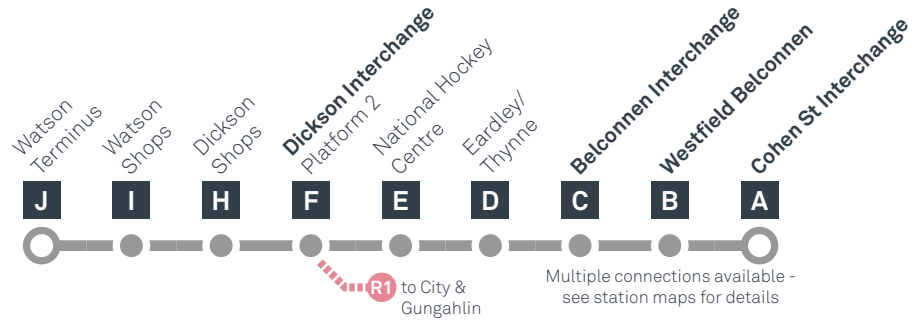

CANBERRA
IS BETTER
CONNECTED

transport.act.gov.au

ACT
Government

Transport
Canberra

WATSON TO BELCONNEN

via Dickson and Bruce

effective Saturday 28 September 2019

SATURDAY