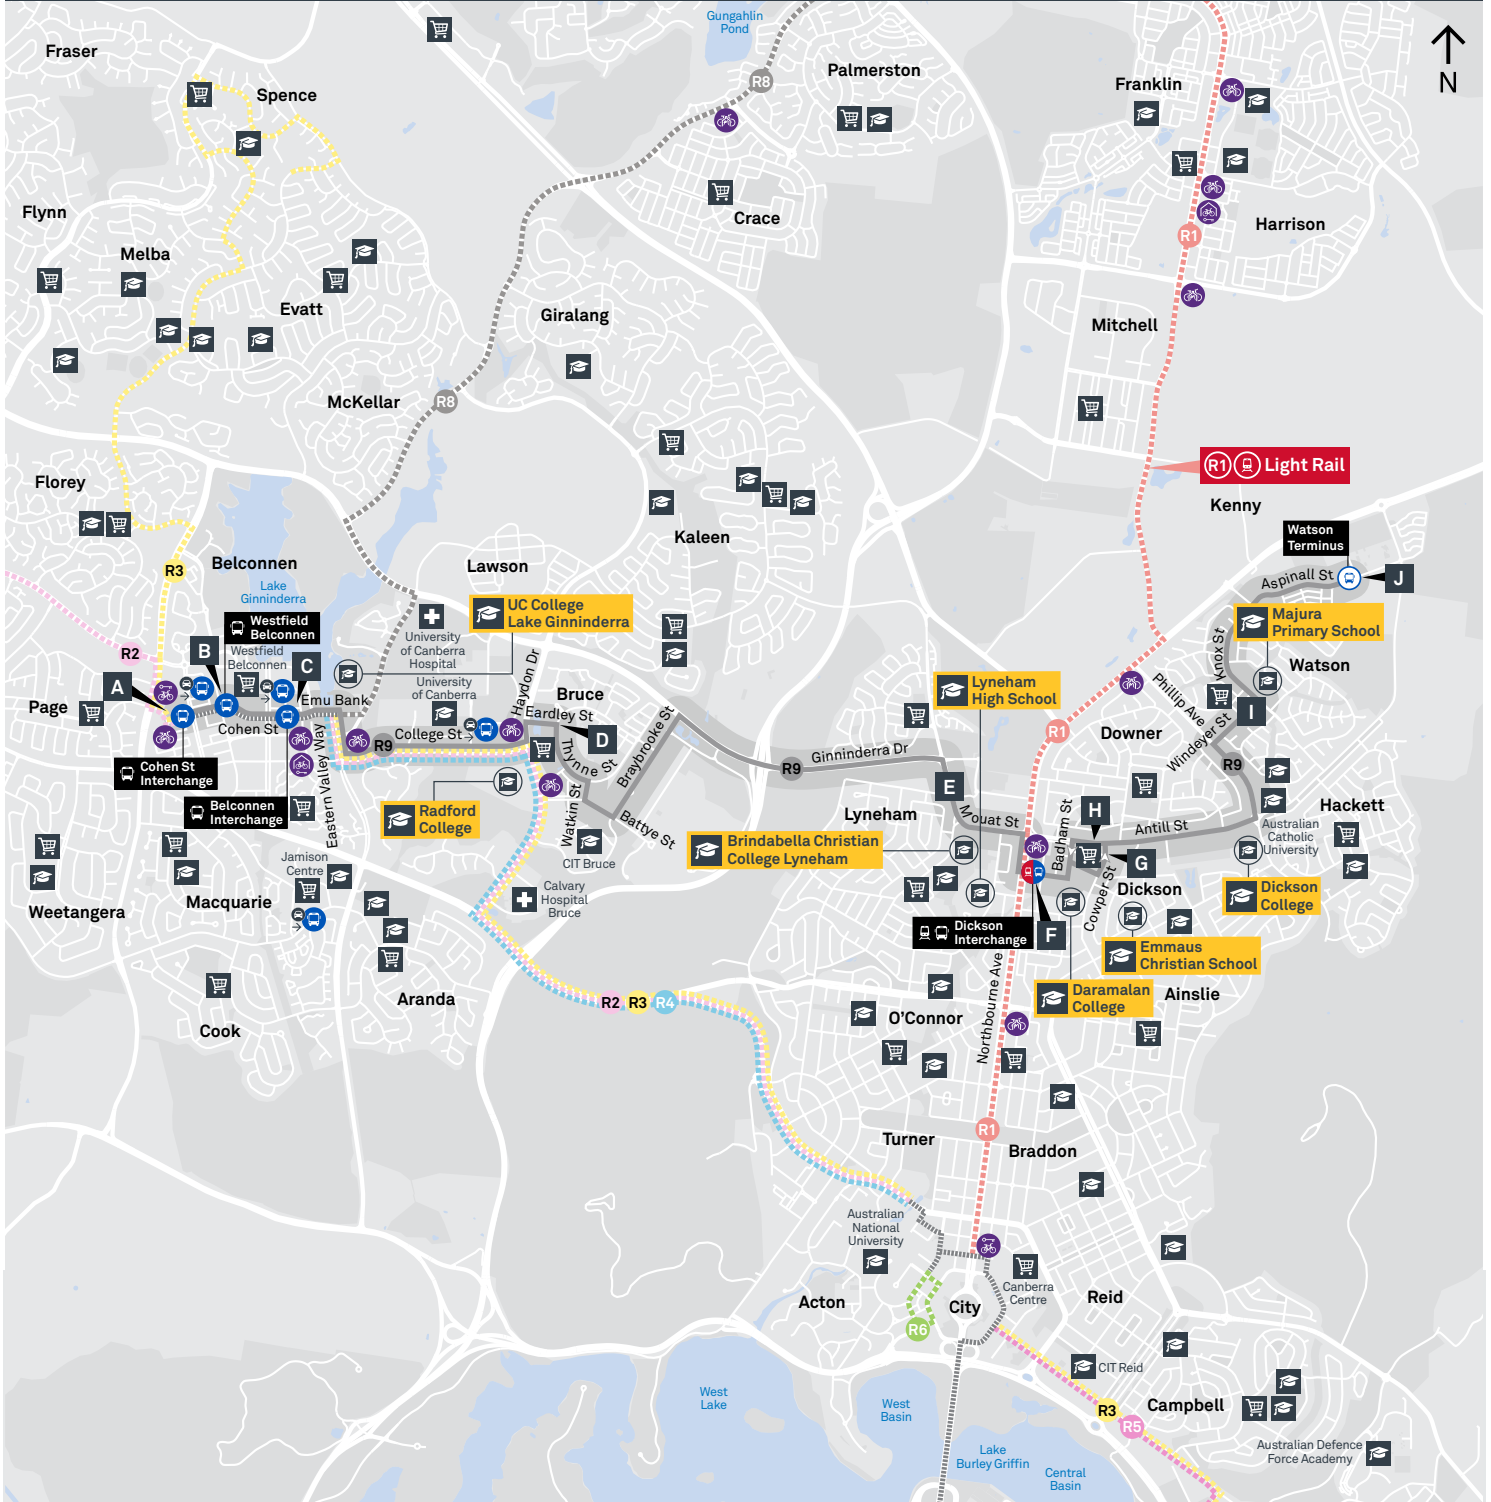

AM	R9	7:33	7:37	7:42	7:44	7:48	7:56	8:02	8:03	8:08
	R9	8:03	8:07	8:12	8:14	8:18	8:26	8:32	8:33	8:38
	R9	8:33	8:37	8:42	8:44	8:48	8:56	9:02	9:03	9:08
	R9	9:03	9:07	9:12	9:14	9:18	9:26	9:32	9:33	9:38
	R9	9:33	9:37	9:42	9:44	9:48	9:56	10:02	10:03	10:08
	R9	10:03	10:07	10:12	10:14	10:18	10:26	10:32	10:33	10:38
	R9	10:33	10:37	10:42	10:44	10:48	10:56	11:02	11:03	11:08
	R9	11:03	11:07	11:12	11:14	11:18	11:26	11:32	11:33	11:38
	R9	11:33	11:37	11:42	11:44	11:48	11:56	12:02	12:03	12:08
	R9	12:03	12:07	12:12	12:14	12:18	12:26	12:32	12:33	12:38
PM	R9	12:33	12:37	12:42	12:44	12:48	12:56	1:02	1:03	1:08
	R9	1:03	1:07	1:12	1:14	1:18	1:26	1:32	1:33	1:38
	R9	1:33	1:37	1:42	1:44	1:48	1:56	2:02	2:03	2:08
	R9	2:03	2:07	2:12	2:14	2:18	2:26	2:32	2:33	2:38
	R9	2:33	2:37	2:42	2:44	2:48	2:56	3:02	3:03	3:08
	R9	3:03	3:07	3:12	3:14	3:18	3:26	3:32	3:33	3:38
	R9	3:33	3:37	3:42	3:44	3:48	3:56	4:02	4:03	4:08
	R9	4:03	4:07	4:12	4:14	4:18	4:26	4:32	4:33	4:38
	R9	4:33	4:37	4:42	4:44	4:48	4:56	5:02	5:03	5:08
	R9	5:03	5:07	5:12	5:14	5:18	5:26	5:32	5:33	5:38
	R9	5:33	5:37	5:42	5:44	5:48	5:56	6:02	6:03	6:08
	R9	6:03	6:07	6:12	6:14	6:18	6:26	6:32	6:33	6:38
	R9	6:33	6:37	6:42	6:44	6:48	6:56	7:02	7:03	7:08
	R9	7:03	7:07	7:12	7:14	7:18	7:26	7:32	7:33	7:38
	R9	7:33	7:37	7:42	7:44	7:48	7:56	8:02	8:03	8:08
	R9	8:03	8:07	8:12	8:14	8:18	8:26	8:32	8:33	8:38
	R9	8:33	8:37	8:42	8:44	8:48	8:56	9:02	9:03	9:08
	R9	9:03	9:07	9:12	9:14	9:18	9:26	9:32	9:33	9:38
	R9	9:33	9:37	9:42	9:44	9:48	9:56	10:02	10:03	10:08

CANBERRA
IS BETTER
CONNECTED

transport.act.gov.au

ACT
Government

Transport
Canberra

BELCONNEN TO WATSON

via Bruce and Dickson

effective Saturday 28 September 2019

ROUTE MAP

- RAPID** route
- Bus station
- Mode interchange
- Educational institution
- Hospital
- Bicycle lockers
- Park and Ride
- R2** Other **RAPID** route
- Bus terminus
- R9** Route number
- Shopping centre
- Bicycle rails
- Bicycle cage