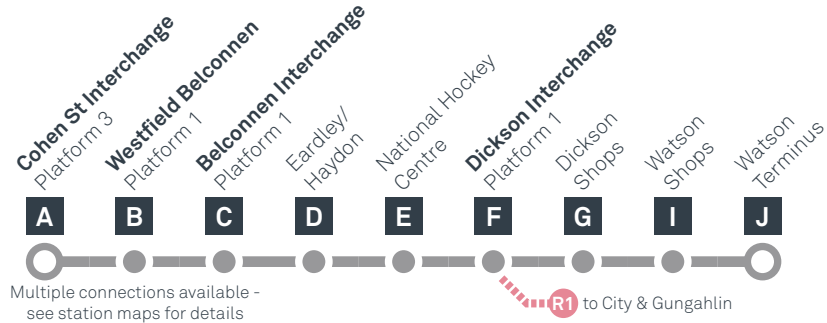

BELCONNEN TO WATSON

via Bruce and Dickson

effective Saturday 28 September 2019

MONDAY TO FRIDAY (CONTINUED)

PM	R9	4:31	4:34	4:36	4:40	4:52	5:00	5:03	5:09	5:15
	R9	4:46	4:49	4:51	4:55	5:07	5:15	5:18	5:24	5:30
	R9	5:01	5:04	5:06	5:10	5:22	5:30	5:33	5:39	5:45
	R9	5:16	5:19	5:21	5:25	5:37	5:45	5:48	5:54	6:00
	R9	5:29	5:32	5:34	5:38	5:50	5:58	6:01	6:07	6:13
	R9	5:46	5:49	5:51	5:55	6:07	6:15	6:18	6:24	6:30
	R9	6:01	6:04	6:06	6:10	6:22	6:30	6:33	6:39	6:45
	R9	6:16	6:19	6:21	6:25	6:37	6:45	6:48	6:54	7:00
	R9	6:31	6:34	6:36	6:40	6:52	7:00	7:03	7:09	7:15
	R9	6:46	6:49	6:51	6:55	7:06	7:13	7:16	7:22	7:28
	R9	7:16	7:18	7:20	7:24	7:34	7:41	7:44	7:50	7:56
	R9	7:46	7:48	7:50	7:54	8:04	8:11	8:14	8:20	8:26
	R9	8:16	8:18	8:20	8:24	8:34	8:41	8:44	8:50	8:56
	R9	8:46	8:48	8:50	8:54	9:04	9:10	9:13	9:19	9:24
	R9	9:16	9:18	9:20	9:24	9:34	9:40	9:43	9:49	9:54
	R9	9:46	9:48	9:50	9:54	10:04	10:10	10:13	10:19	10:24
	R9	10:16	10:18	10:20	10:24	10:34	10:40	10:43	10:49	10:54
	R9	10:46	10:48	10:50	10:54	11:04	11:10	11:13	11:19	11:24

CANBERRA IS BETTER CONNECTED

transport.act.gov.au

ACT Government

Transport Canberra