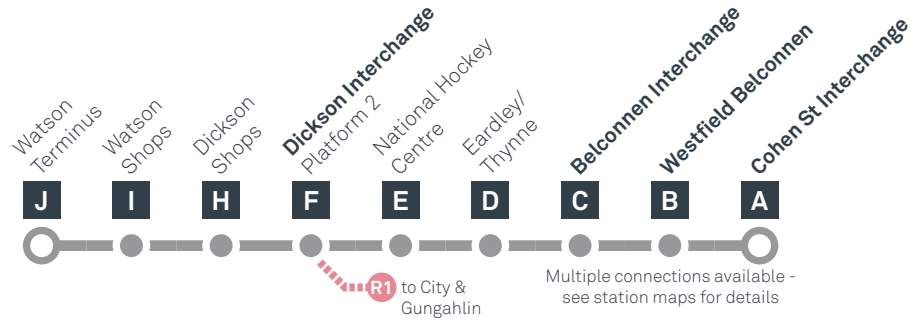

CANBERRA
IS BETTER
CONNECTED

transport.act.gov.au

ACT
Government

Transport
Canberra

WATSON TO BELCONNEN

via Dickson and Bruce

effective Saturday 28 September 2019

SUNDAY AND PUBLIC HOLIDAYS

AM	R9	7:33	7:37	7:42	7:44	7:48	7:56	8:02	8:03	8:08
	R9	8:03	8:07	8:12	8:14	8:18	8:26	8:32	8:33	8:38
	R9	8:33	8:37	8:42	8:44	8:48	8:56	9:02	9:03	9:08
	R9	9:03	9:07	9:12	9:14	9:18	9:26	9:32	9:33	9:38
	R9	9:33	9:37	9:42	9:44	9:48	9:56	10:02	10:03	10:08
	R9	10:03	10:07	10:12	10:14	10:18	10:26	10:32	10:33	10:38
	R9	10:33	10:37	10:42	10:44	10:48	10:56	11:02	11:03	11:08
	R9	11:03	11:07	11:12	11:14	11:18	11:26	11:32	11:33	11:38
	R9	11:33	11:37	11:42	11:44	11:48	11:56	12:02	12:03	12:08
	R9	12:03	12:07	12:12	12:14	12:18	12:26	12:32	12:33	12:38
PM	R9	12:33	12:37	12:42	12:44	12:48	12:56	1:02	1:03	1:08
	R9	1:03	1:07	1:12	1:14	1:18	1:26	1:32	1:33	1:38
	R9	1:33	1:37	1:42	1:44	1:48	1:56	2:02	2:03	2:08
	R9	2:03	2:07	2:12	2:14	2:18	2:26	2:32	2:33	2:38
	R9	2:33	2:37	2:42	2:44	2:48	2:56	3:02	3:03	3:08
	R9	3:03	3:07	3:12	3:14	3:18	3:26	3:32	3:33	3:38
	R9	3:33	3:37	3:42	3:44	3:48	3:56	4:02	4:03	4:08
	R9	4:03	4:07	4:12	4:14	4:18	4:26	4:32	4:33	4:38
	R9	4:33	4:37	4:42	4:44	4:48	4:56	5:02	5:03	5:08
	R9	5:03	5:07	5:12	5:14	5:18	5:26	5:32	5:33	5:38
	R9	5:33	5:37	5:42	5:44	5:48	5:56	6:02	6:03	6:08
	R9	6:03	6:07	6:12	6:14	6:18	6:26	6:32	6:33	6:38
	R9	6:33	6:37	6:42	6:44	6:48	6:56	7:02	7:03	7:08
	R9	7:03	7:07	7:12	7:14	7:18	7:26	7:32	7:33	7:38
	R9	7:33	7:37	7:42	7:44	7:48	7:56	8:02	8:03	8:08
	R9	8:03	8:07	8:12	8:14	8:18	8:26	8:32	8:33	8:38
	R9	8:33	8:37	8:42	8:44	8:48	8:56	9:02	9:03	9:08
	R9	9:03	9:07	9:12	9:14	9:18	9:26	9:32	9:33	9:38
	R9	9:33	9:37	9:42	9:44	9:48	9:56	10:02	10:03	10:08