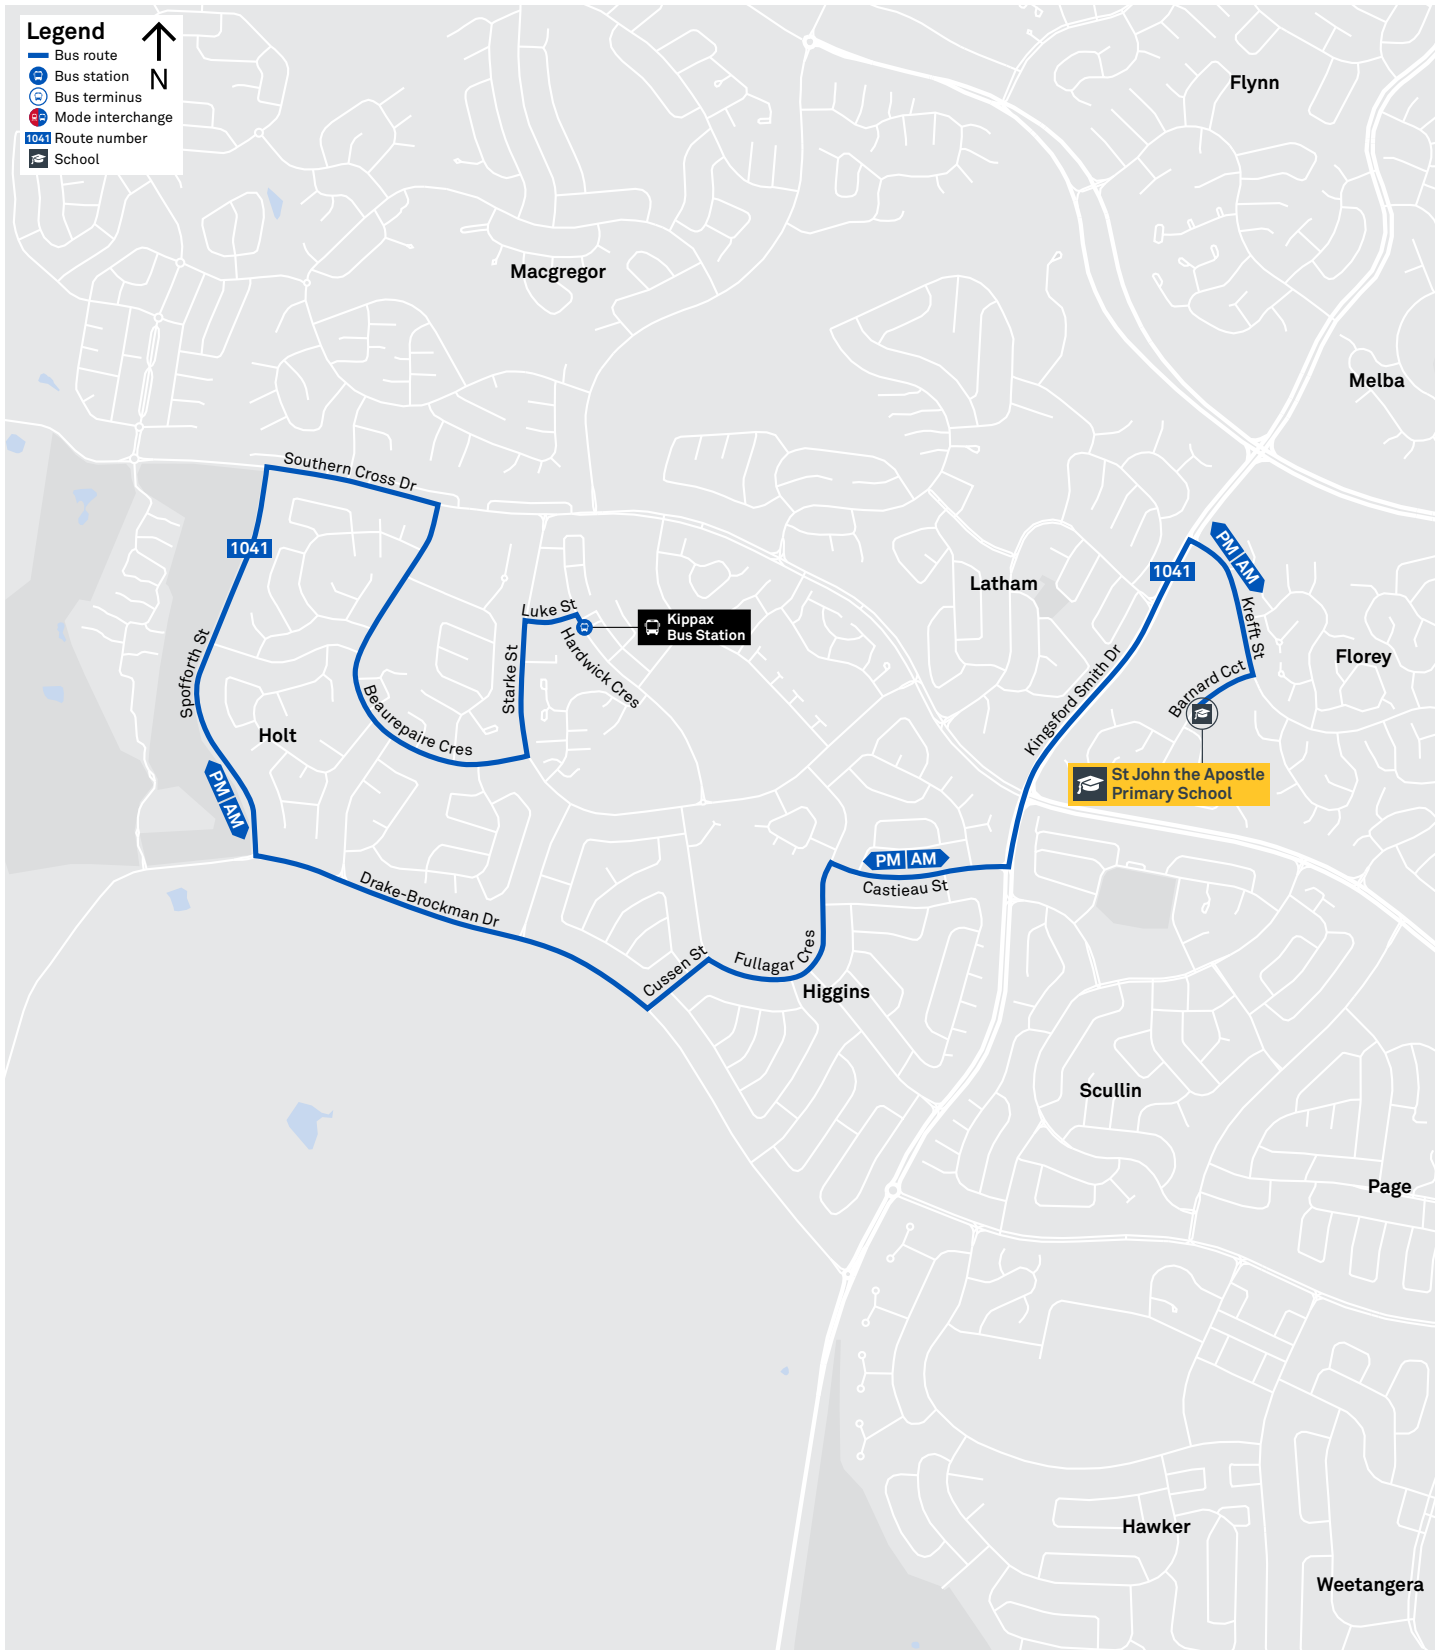

SCHOOL ROUTE 1041 (AM & PM)

CANBERRA
IS BETTER
CONNECTED

transport.act.gov.au

TTC Transport
Canberra