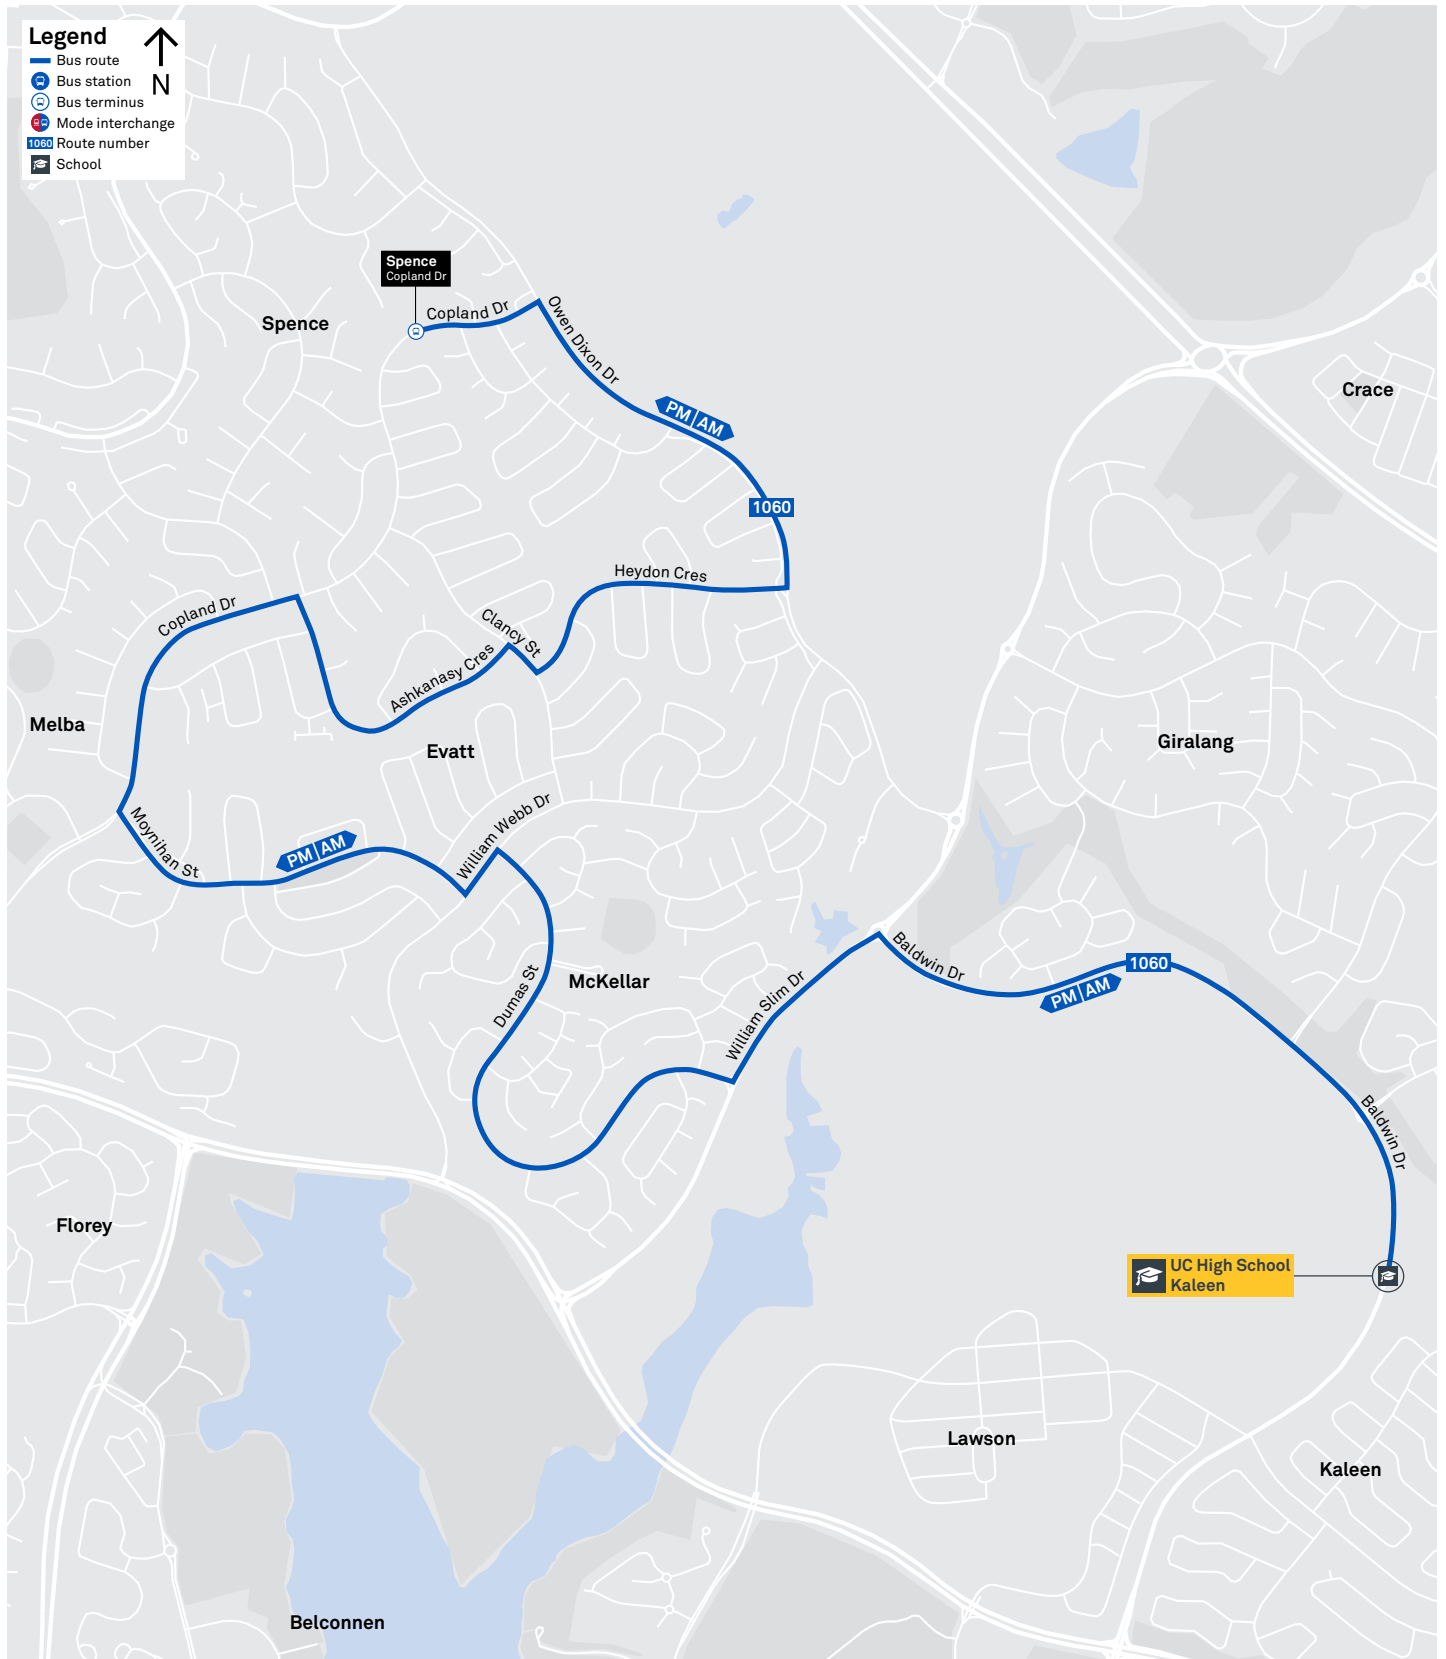

SCHOOL ROUTE 1060 (AM & PM)

CANBERRA
IS BETTER
CONNECTED

transport.act.gov.au

TTC Transport
Canberra