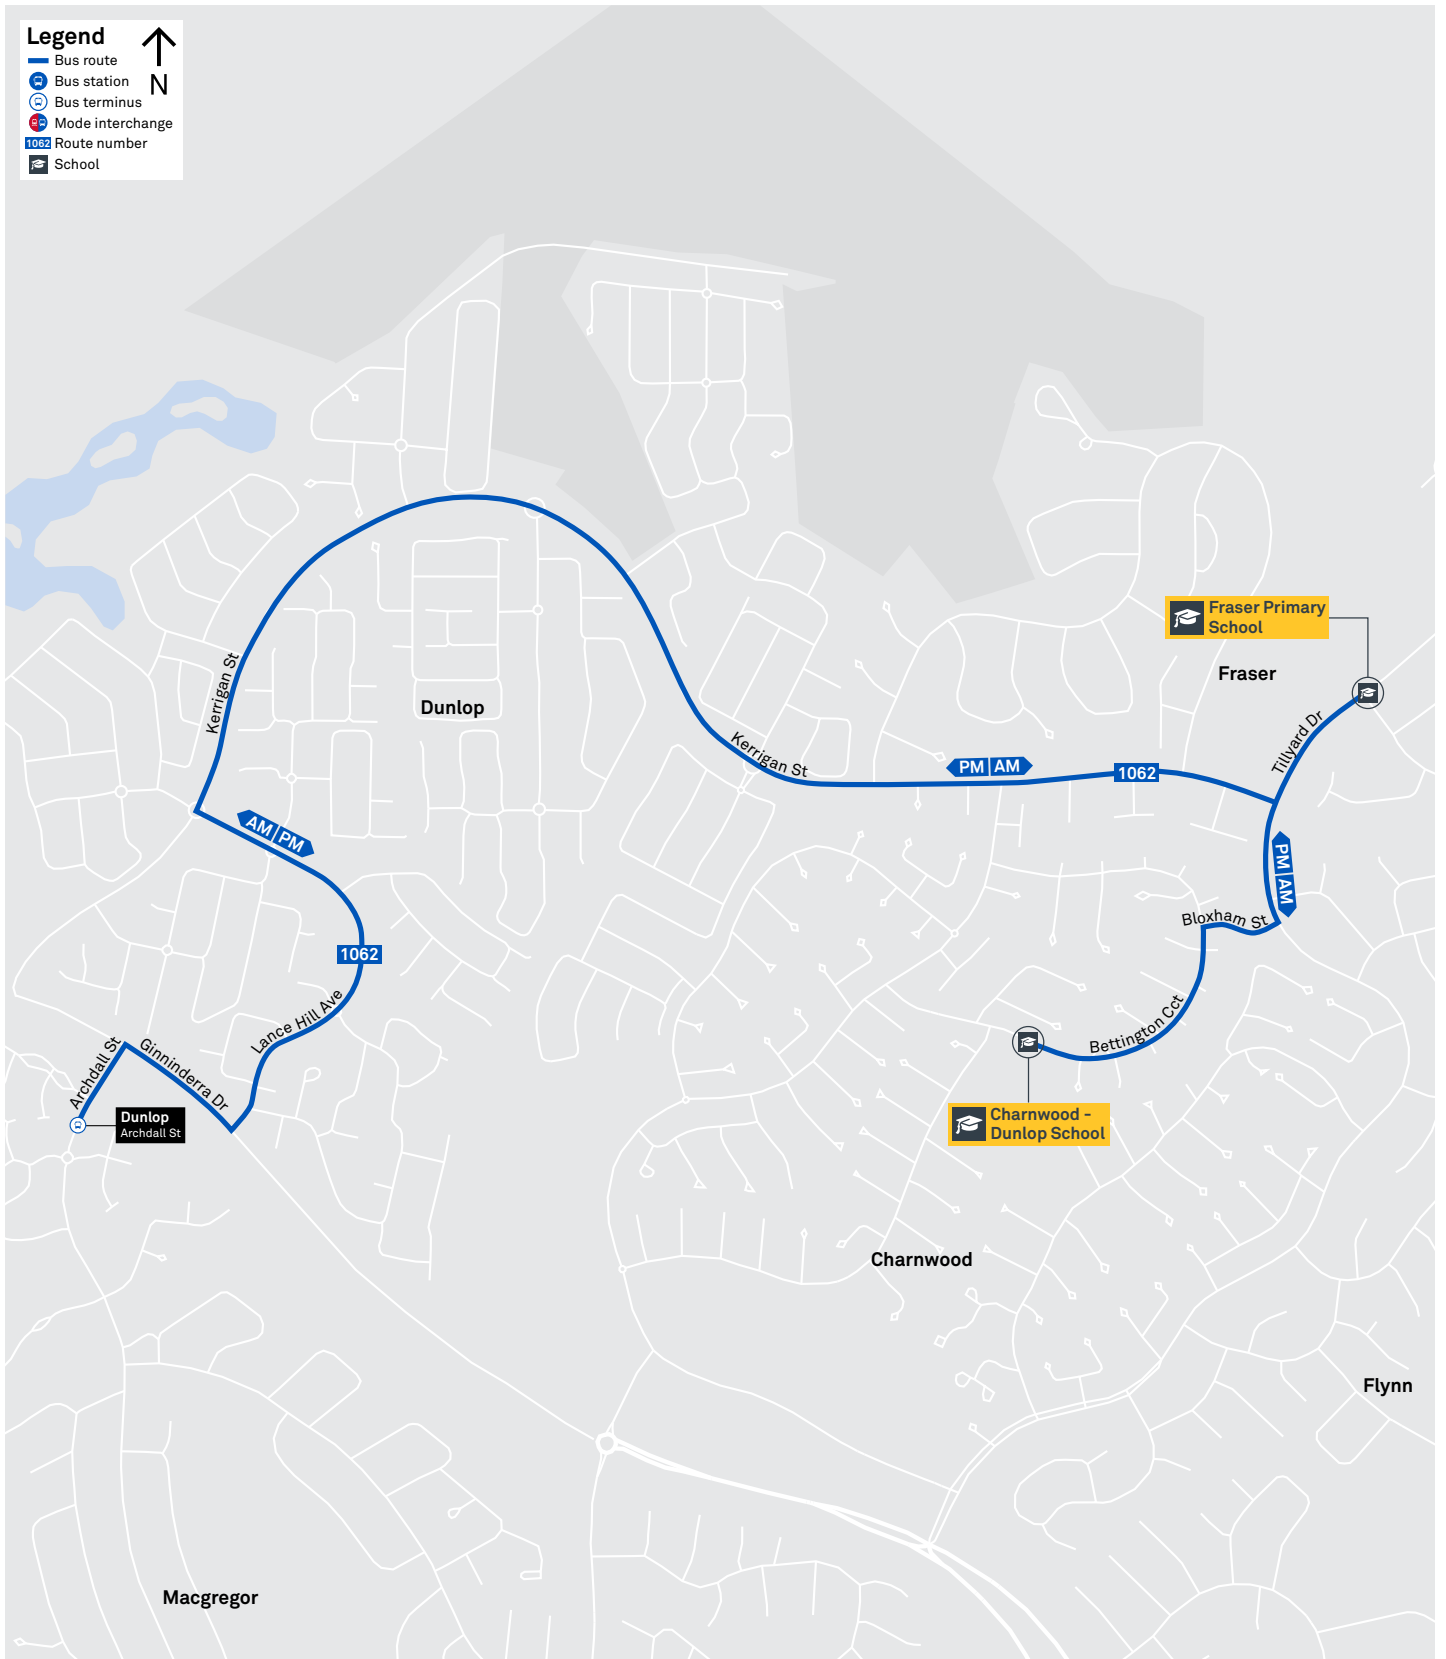

# SCHOOL ROUTE 1062 (AM & PM)

- Legend**
- Bus route
  - Bus station
  - Bus terminus
  - Mode interchange
  - Route number
  - School

CANBERRA  
IS BETTER  
CONNECTED

[transport.act.gov.au](http://transport.act.gov.au)

**TTC** Transport  
Canberra