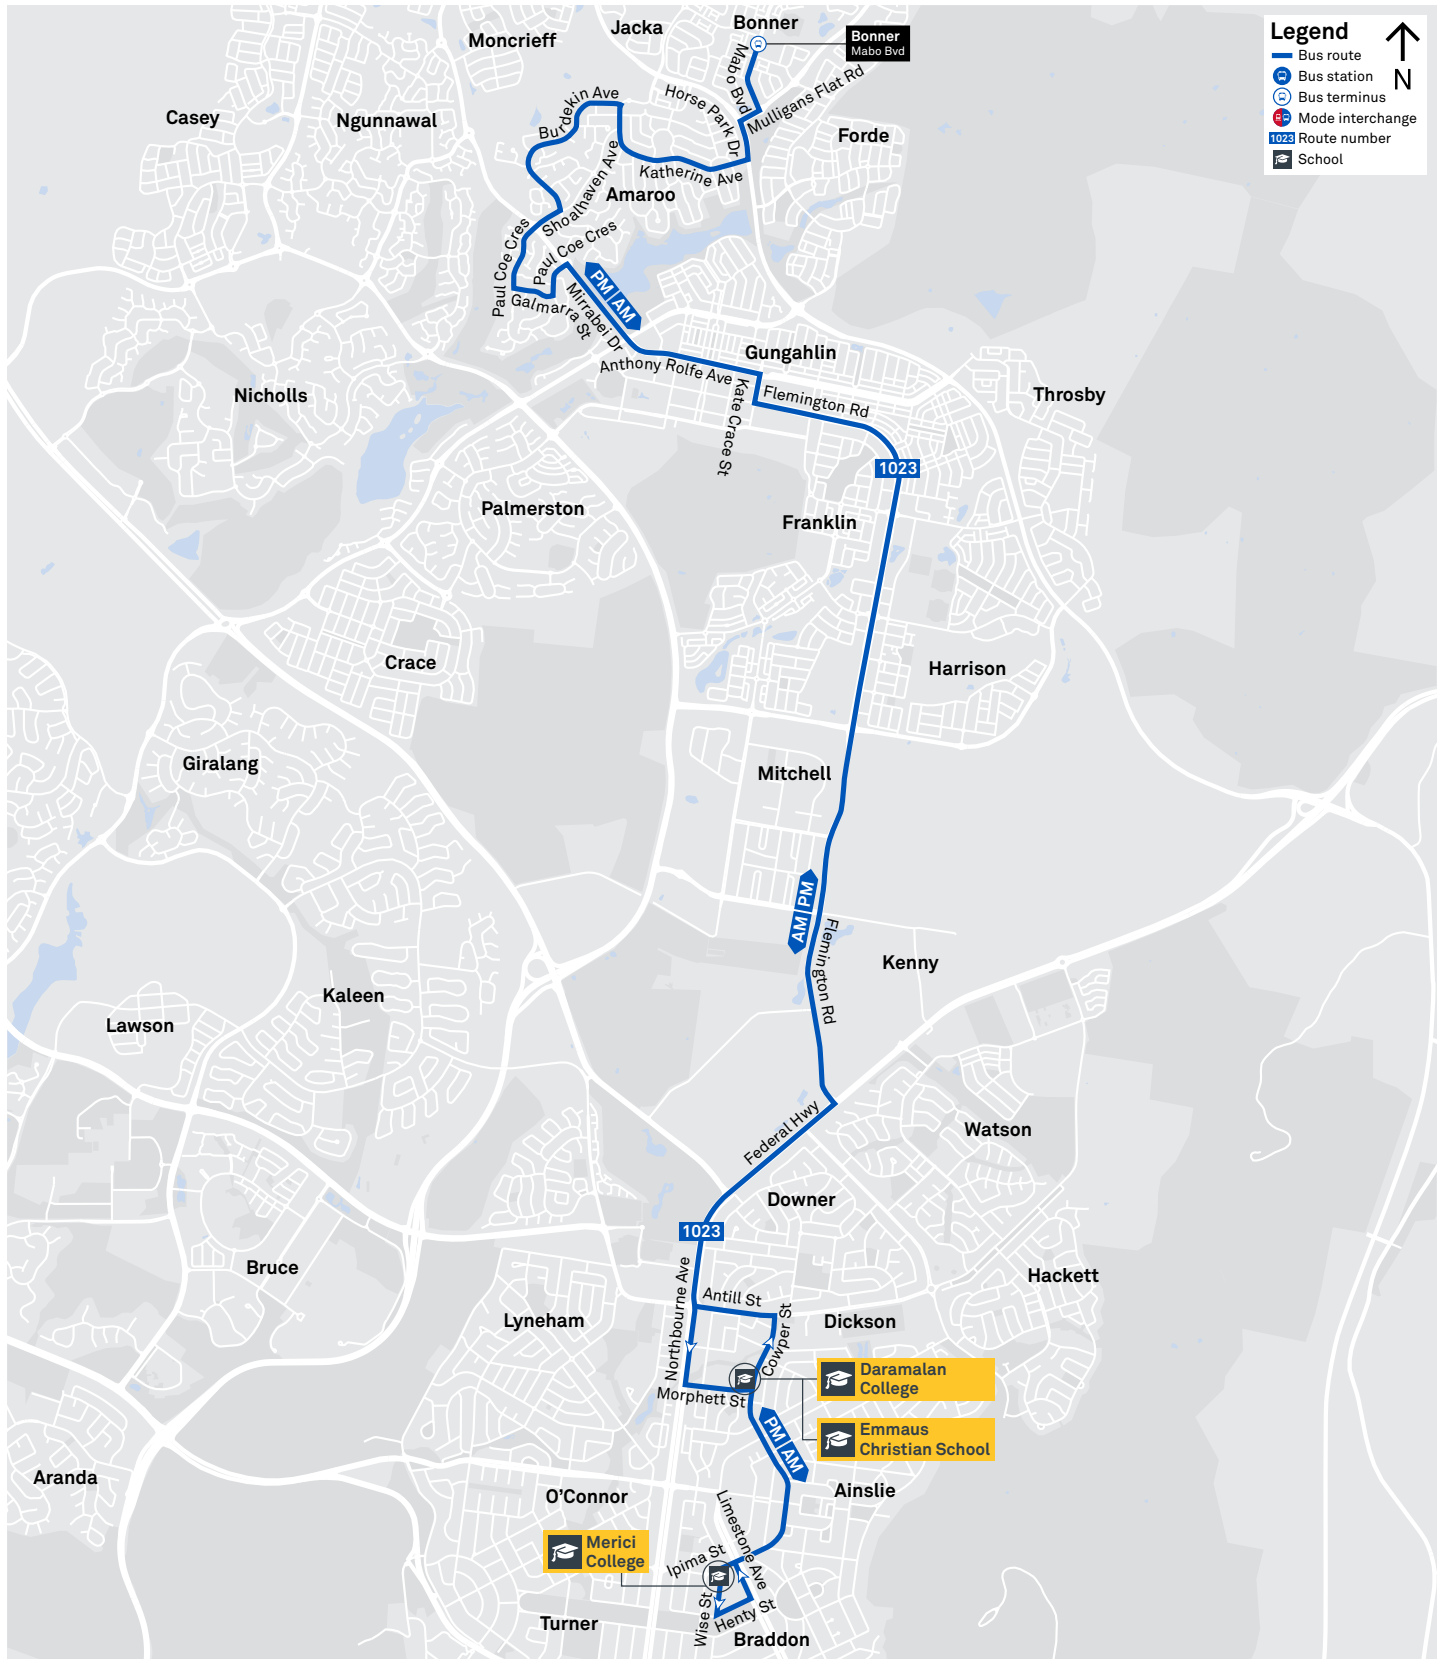

# SCHOOL ROUTE 1023 (AM & PM)

**Legend**

- Bus route
- Bus station
- Bus terminus
- Mode interchange
- 1023 Route number
- School

↑ N