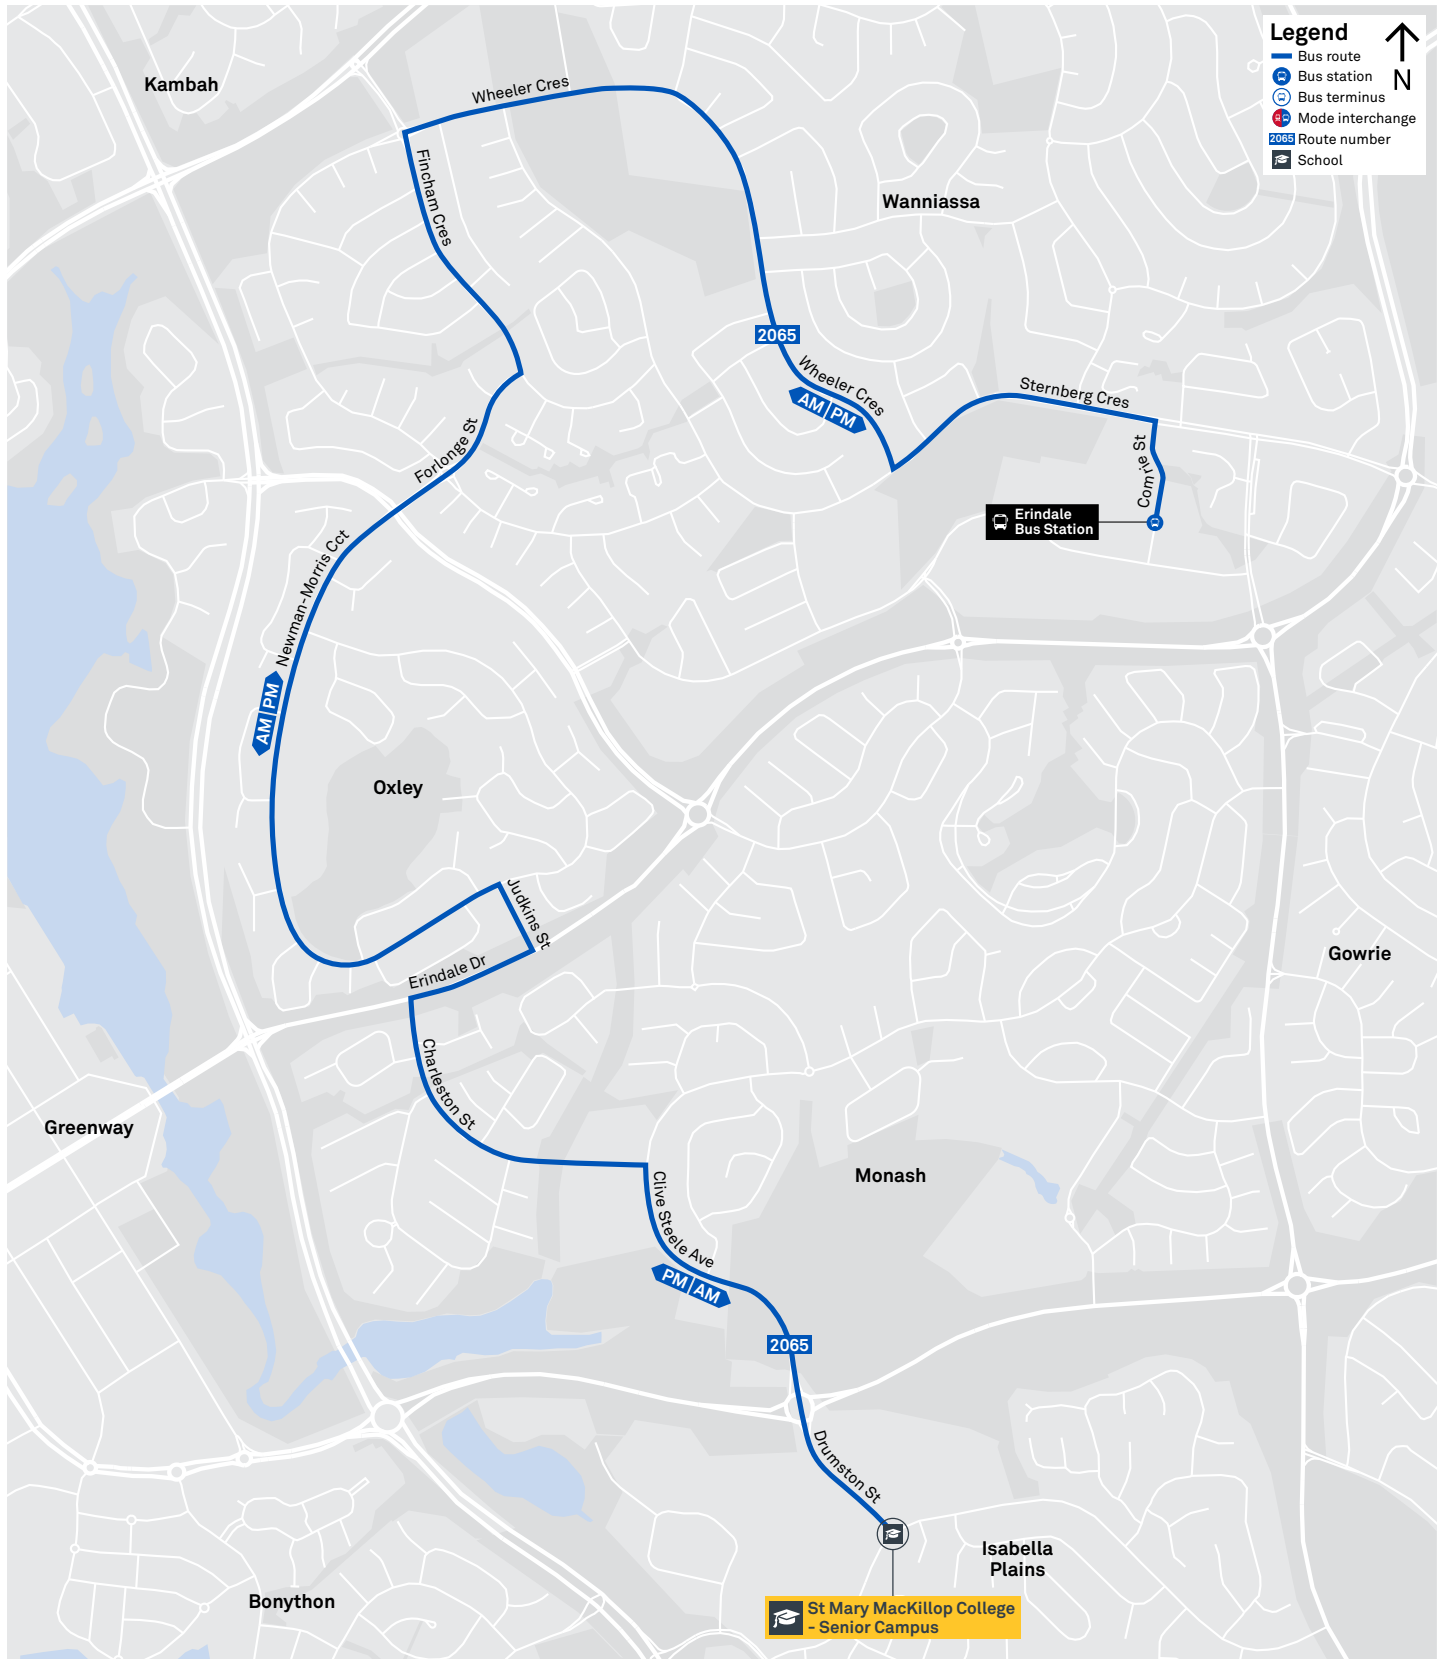

SCHOOL ROUTE 2065 (AM & PM)

CANBERRA
IS BETTER
CONNECTED

transport.act.gov.au

TTC Transport
Canberra