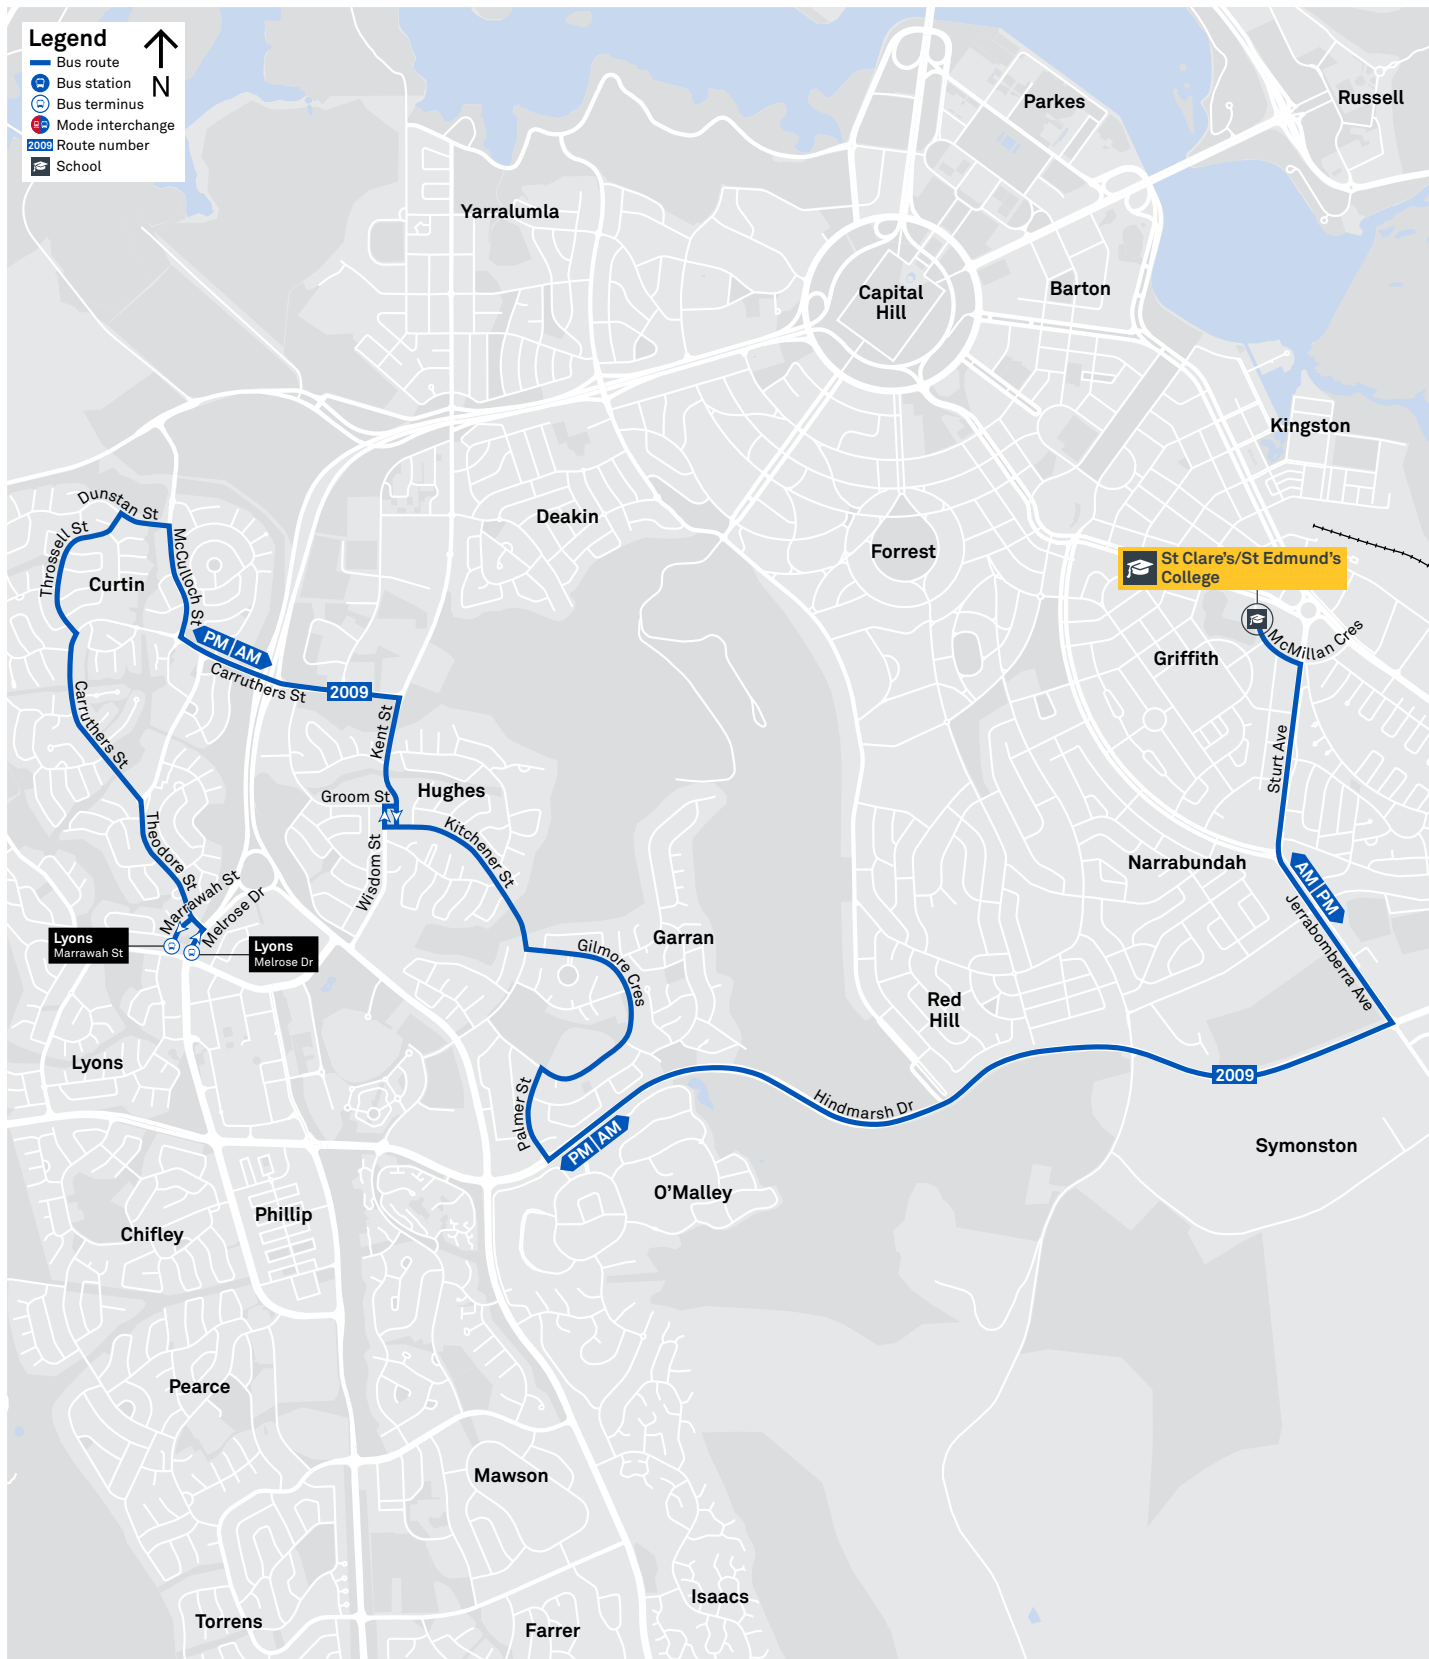

SCHOOL ROUTE 2009 (AM & PM)

CANBERRA IS BETTER CONNECTED

transport.act.gov.au

TTC Transport Canberra