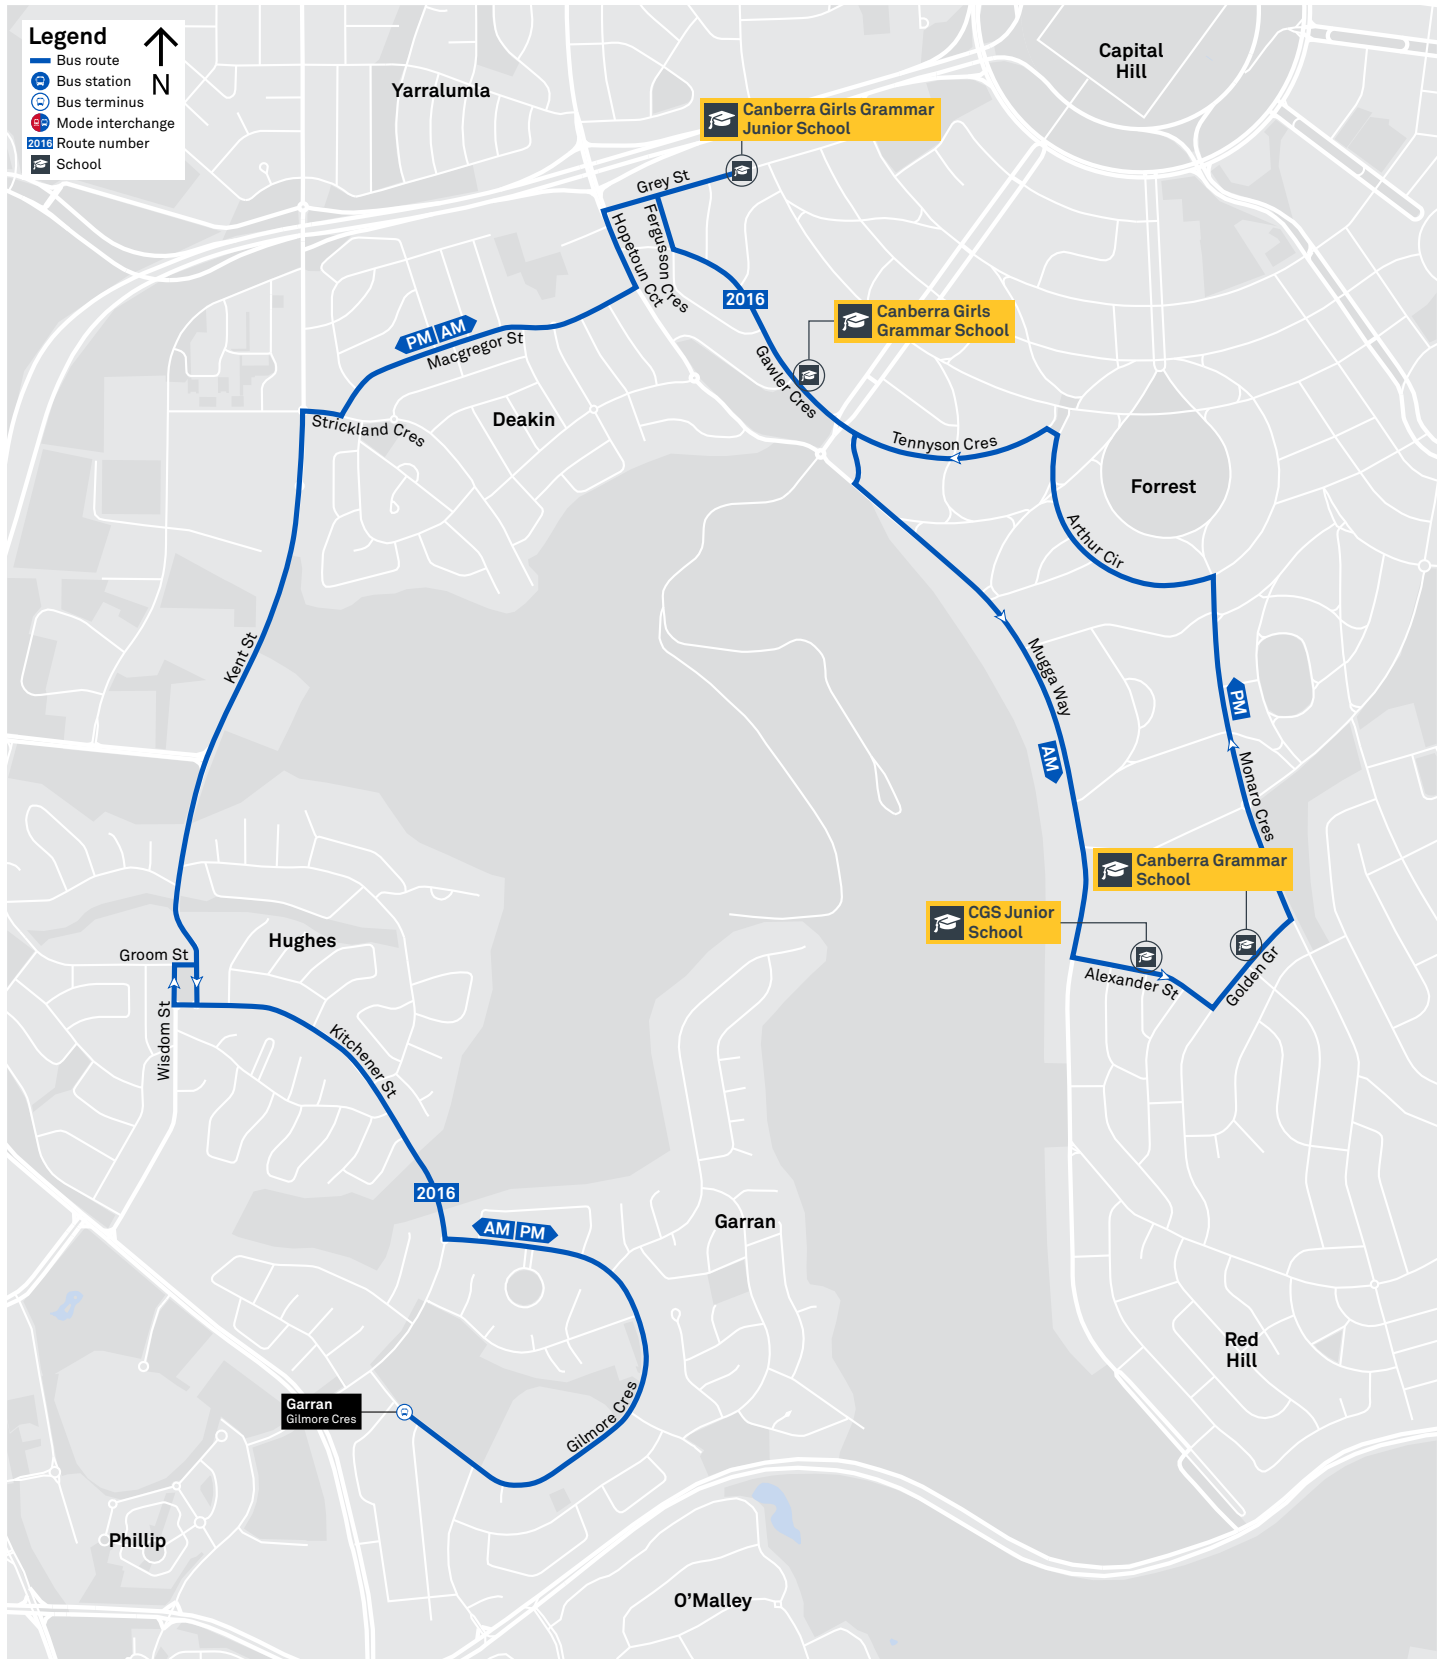

# SCHOOL ROUTE 2016 (AM & PM)

CANBERRA  
IS BETTER  
CONNECTED

[transport.act.gov.au](http://transport.act.gov.au)

**TTC** Transport  
Canberra