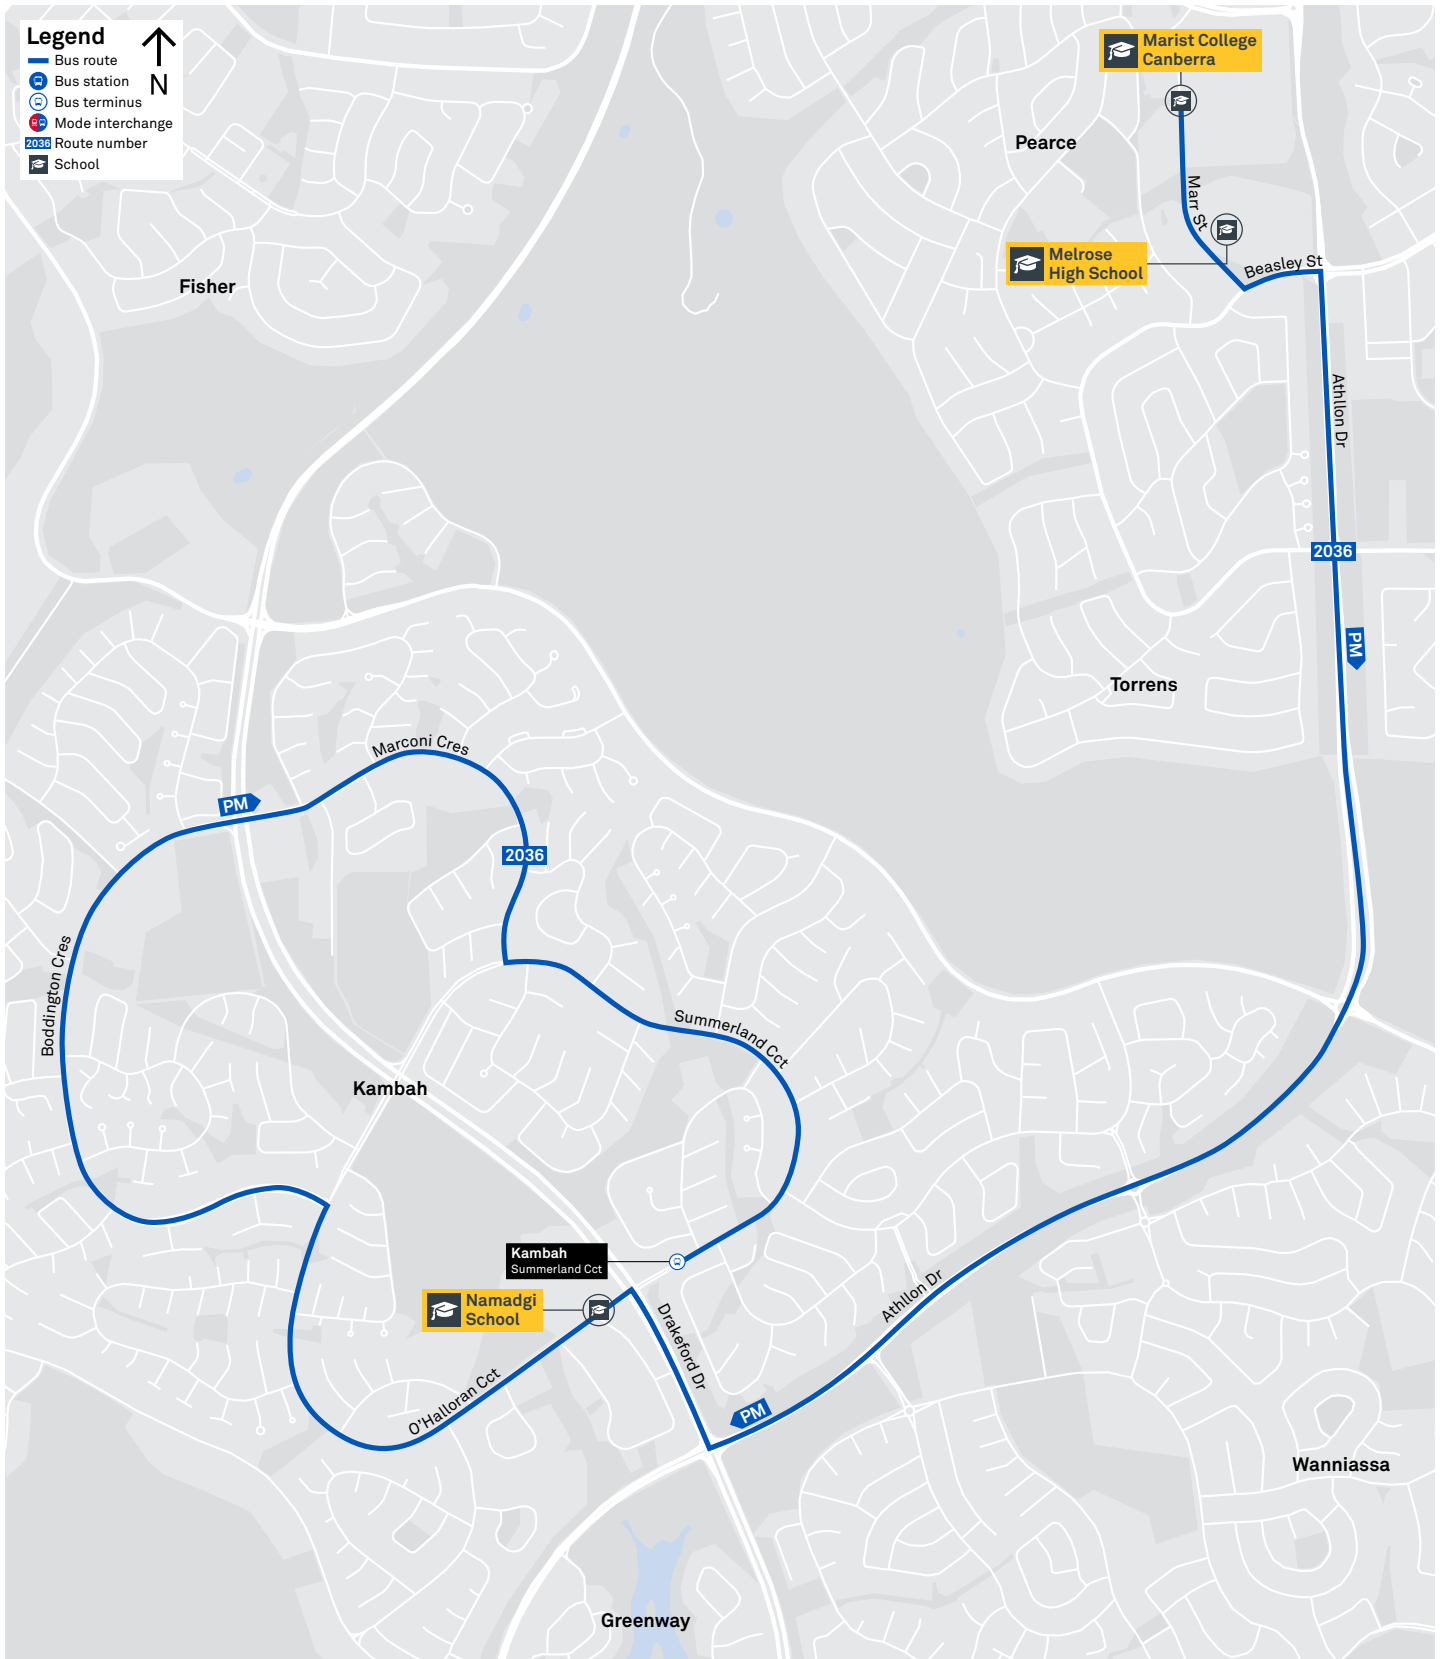

SCHOOL ROUTE 2036 (PM ONLY)

CANBERRA
IS BETTER
CONNECTED

transport.act.gov.au

TTC Transport
Canberra