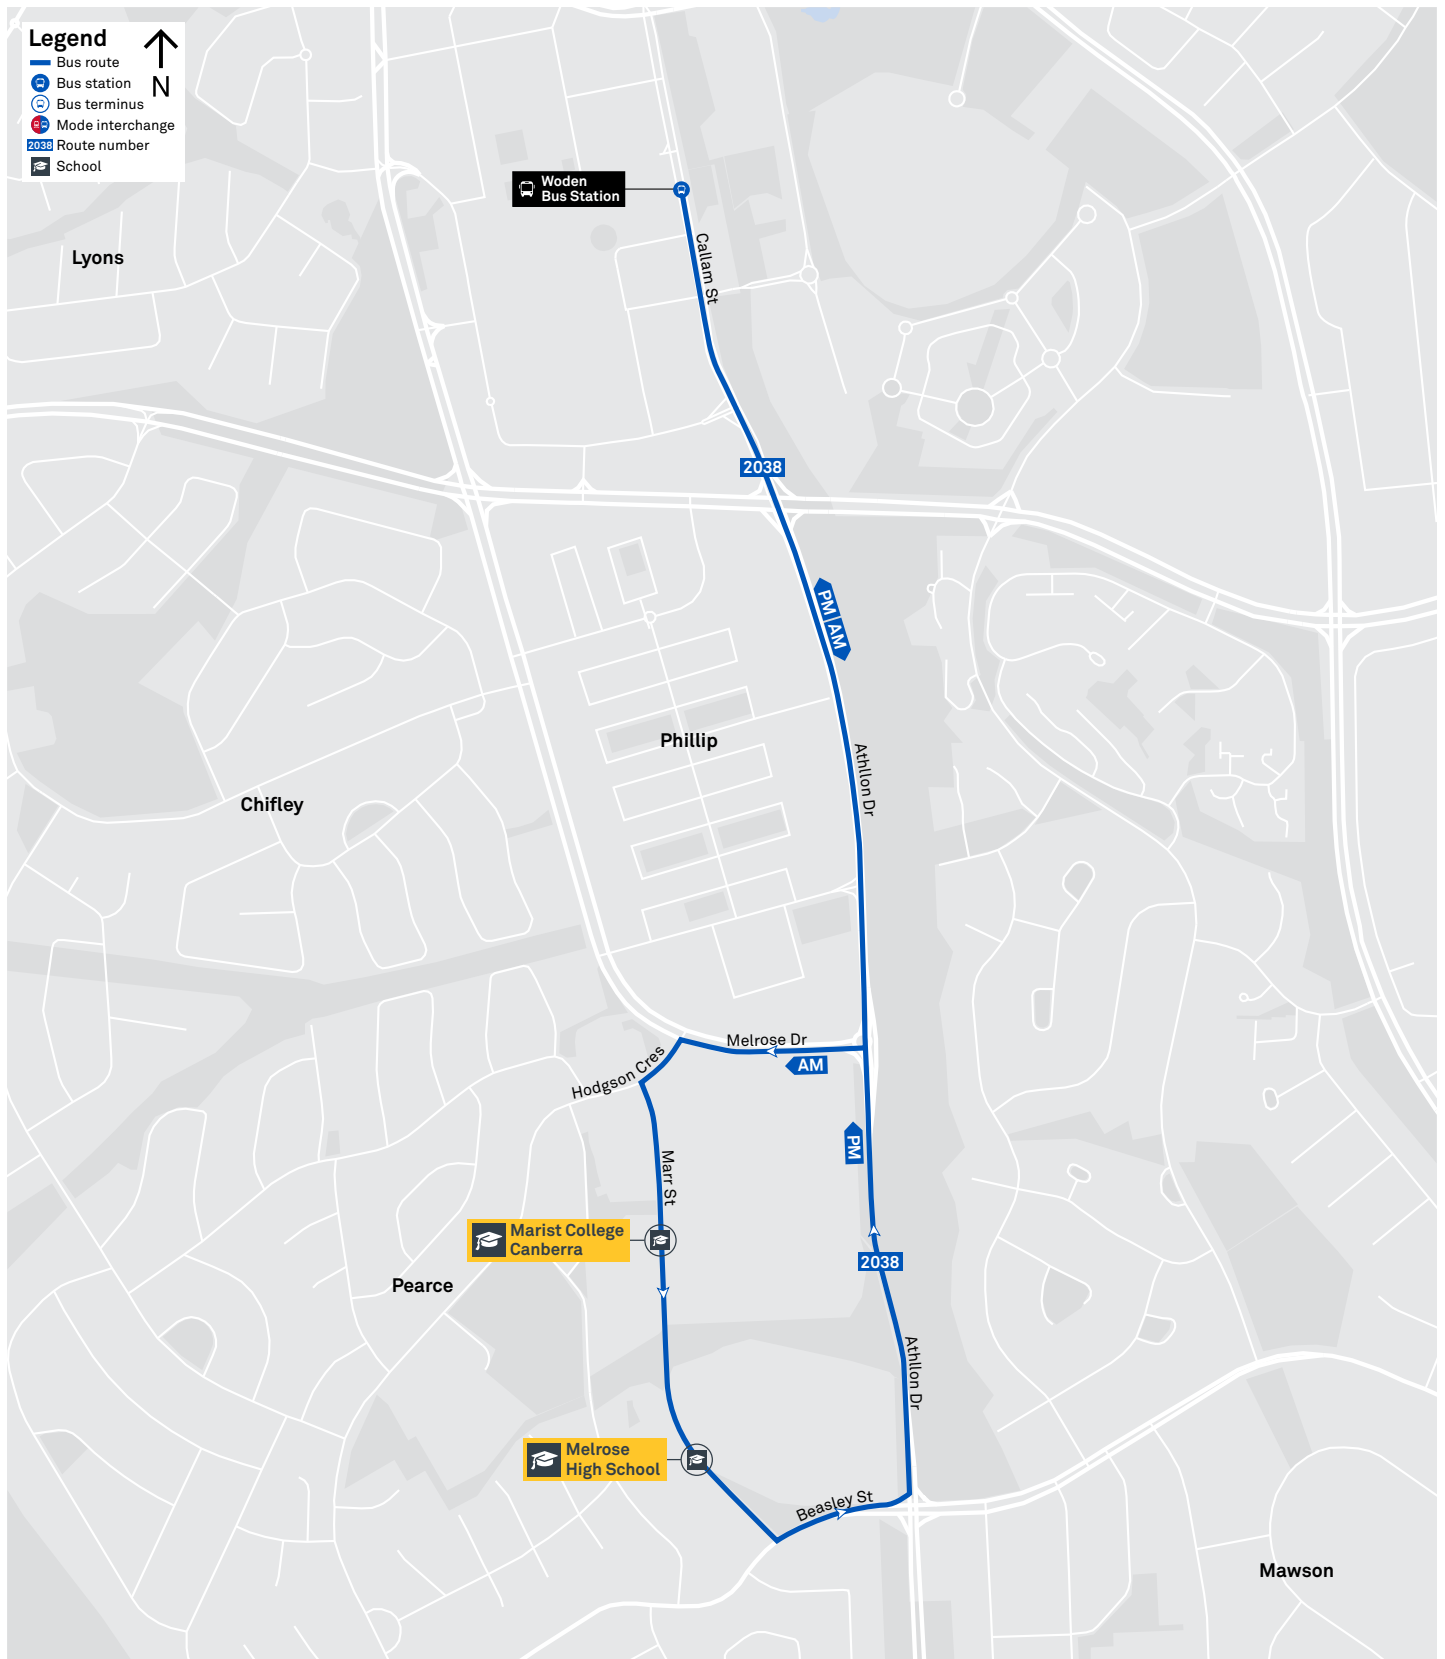

SCHOOL ROUTE 2038 (AM & PM)

CANBERRA
IS BETTER
CONNECTED

transport.act.gov.au

TTC Transport
Canberra