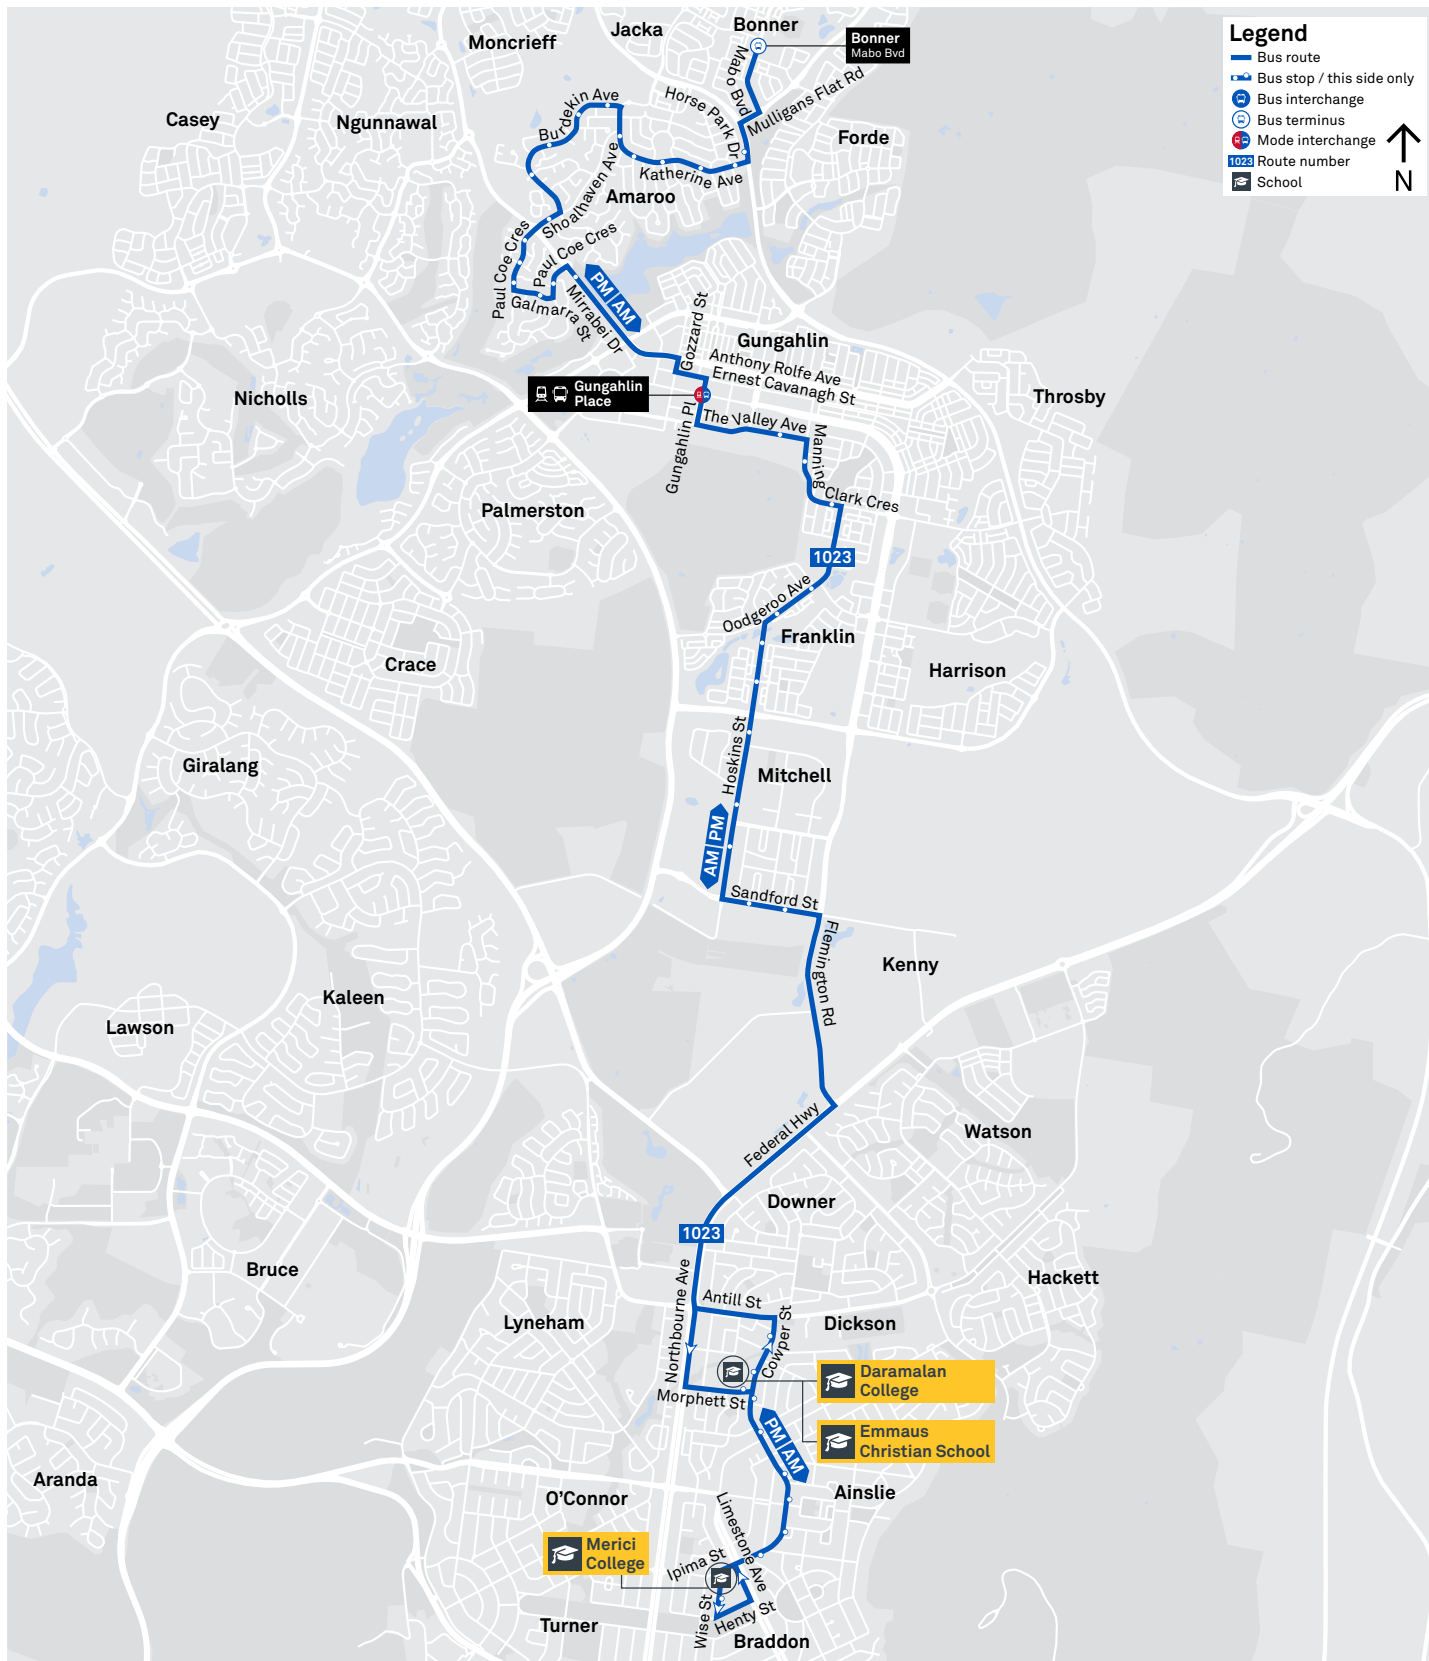

SCHOOL ROUTE 1023 (AM & PM)

Effective 20 July 2020

Legend

- Bus route
- ⓘ Bus stop / this side only
- ↔ Bus interchange
- Ⓢ Bus terminus
- Ⓢ Mode interchange
- 1023 Route number
- School

↑
N