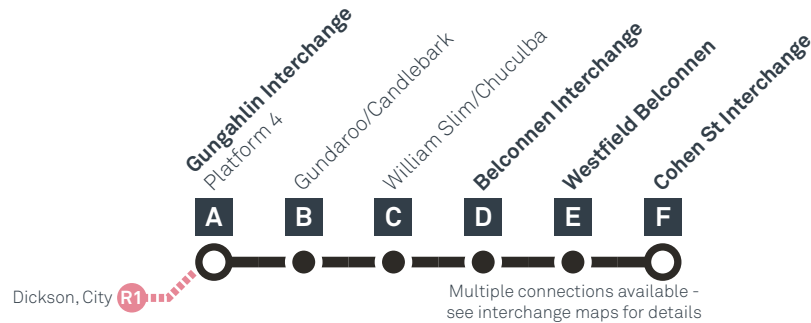

GUNGAHLIN TO BELCONNEN

via Gundaroo Drive

Effective 18 July 2020

MONDAY TO FRIDAY (CONTINUED)

PM	R8	4:46	4:56	5:00	5:10	5:12	5:17
	R8	5:01	5:11	5:15	5:25	5:27	5:32
	R8	5:16	5:26	5:30	5:39	5:41	5:46
	R8	5:31	5:41	5:46	5:55	5:57	6:02
	R8	5:46	5:56	6:01	6:10	6:12	6:17
	R8	6:01	6:11	6:16	6:25	6:27	6:32
	R8	6:16	6:26	6:31	6:40	6:42	6:47
	R8	6:31	6:41	6:46	6:55	6:57	7:02
	R8	6:46	6:56	7:01	7:09	7:11	7:16
	R8	7:01	7:09	7:13	7:21	7:23	7:28
	R8	7:16	7:24	7:28	7:36	7:38	7:43
	R8	7:31	7:39	7:43	7:51	7:53	7:58
	R8	7:46	7:54	7:58	8:06	8:08	8:13
	R8	8:01	8:09	8:13	8:21	8:23	8:28
	R8	8:16	8:24	8:28	8:36	8:38	8:43
	R8	8:36	8:44	8:48	8:56	8:58	9:03
	R8	8:56	9:04	9:08	9:16	9:18	9:23
	R8	9:26	9:34	9:38	9:46	9:48	9:53
	R8	9:56	10:04	10:08	10:16	10:18	10:23
	R8	10:26	10:34	10:38	10:46	10:48	10:53
	R8	10:56	11:04	11:08	11:16	11:18	11:23
	R8	11:26	11:34	11:38	11:46	11:48	11:53
	R8	11:56	12:04	12:08	12:16	12:18	12:23