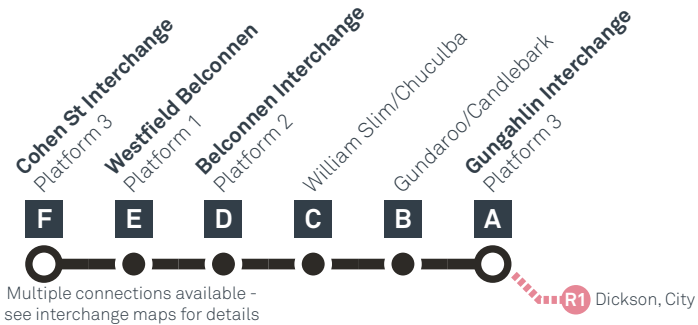

BELCONNEN TO GUNGAHLIN

via Gundaroo Drive

Effective 18 July 2020

MONDAY TO FRIDAY (CONTINUED)

PM	R8	4:23	4:25	4:27	4:35	4:38	4:49
	R8	4:38	4:40	4:42	4:50	4:53	5:04
	R8	4:53	4:55	4:57	5:05	5:08	5:19
	R8	5:08	5:10	5:12	5:20	5:23	5:35
	R8	5:23	5:25	5:27	5:35	5:38	5:51
	R8	5:38	5:40	5:42	5:50	5:53	6:06
	R8	5:53	5:55	5:57	6:05	6:08	6:21
	R8	6:08	6:10	6:12	6:20	6:23	6:36
	R8	6:23	6:25	6:27	6:35	6:38	6:51
	R8	6:38	6:40	6:42	6:50	6:53	7:04
	R8	6:53	6:55	6:57	7:04	7:07	7:16
	R8	7:08	7:10	7:12	7:19	7:22	7:31
	R8	7:28	7:30	7:32	7:39	7:42	7:51
	R8	7:48	7:50	7:52	7:59	8:02	8:11
	R8	8:18	8:20	8:22	8:29	8:32	8:41
	R8	8:48	8:50	8:52	8:59	9:02	9:11
	R8	9:18	9:20	9:22	9:29	9:32	9:41
	R8	9:48	9:50	9:52	9:59	10:02	10:11
	R8	10:18	10:20	10:22	10:29	10:32	10:41
	R8	10:48	10:50	10:52	10:59	11:02	11:11
	R8	11:18	11:20	11:22	11:29	11:32	11:41