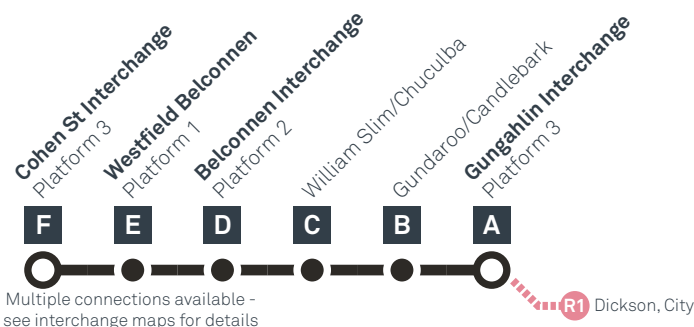

BELCONNEN TO GUNGAHLIN

via Gundaroo Drive

Effective 18 July 2020

SUNDAY AND PUBLIC HOLIDAYS

AM	R8	6:57	6:59	7:01	7:08	7:11	7:21
	R8	7:27	7:29	7:31	7:38	7:41	7:51
	R8	7:57	7:59	8:01	8:08	8:11	8:21
	R8	8:27	8:29	8:31	8:38	8:41	8:51
	R8	8:57	8:59	9:01	9:08	9:11	9:23
	R8	9:27	9:29	9:31	9:38	9:41	9:53
	R8	9:57	9:59	10:01	10:08	10:11	10:23
	R8	10:27	10:29	10:31	10:38	10:41	10:53
	R8	10:57	10:59	11:01	11:08	11:11	11:23
	R8	11:27	11:29	11:31	11:38	11:41	11:53
	R8	11:57	11:59	12:01	12:08	12:11	12:23
PM	R8	12:27	12:29	12:31	12:38	12:41	12:53
	R8	12:57	12:59	1:01	1:08	1:11	1:23
	R8	1:27	1:29	1:31	1:38	1:41	1:53
	R8	1:57	1:59	2:01	2:08	2:11	2:23
	R8	2:27	2:29	2:31	2:38	2:41	2:53
	R8	2:57	2:59	3:01	3:08	3:11	3:23
	R8	3:27	3:29	3:31	3:38	3:41	3:53
	R8	3:57	3:59	4:01	4:08	4:11	4:23
	R8	4:27	4:29	4:31	4:38	4:41	4:53
	R8	4:57	4:59	5:01	5:08	5:11	5:22
	R8	5:27	5:29	5:31	5:38	5:41	5:52
	R8	5:57	5:59	6:01	6:08	6:11	6:22
	R8	6:27	6:29	6:31	6:38	6:41	6:52
	R8	6:57	6:59	7:01	7:08	7:11	7:22
	R8	7:27	7:29	7:31	7:38	7:41	7:52
	R8	7:57	7:59	8:01	8:08	8:11	8:21
	R8	8:27	8:29	8:31	8:38	8:41	8:51
	R8	8:57	8:59	9:01	9:08	9:11	9:21
	R8	9:27	9:29	9:31	9:38	9:41	9:51