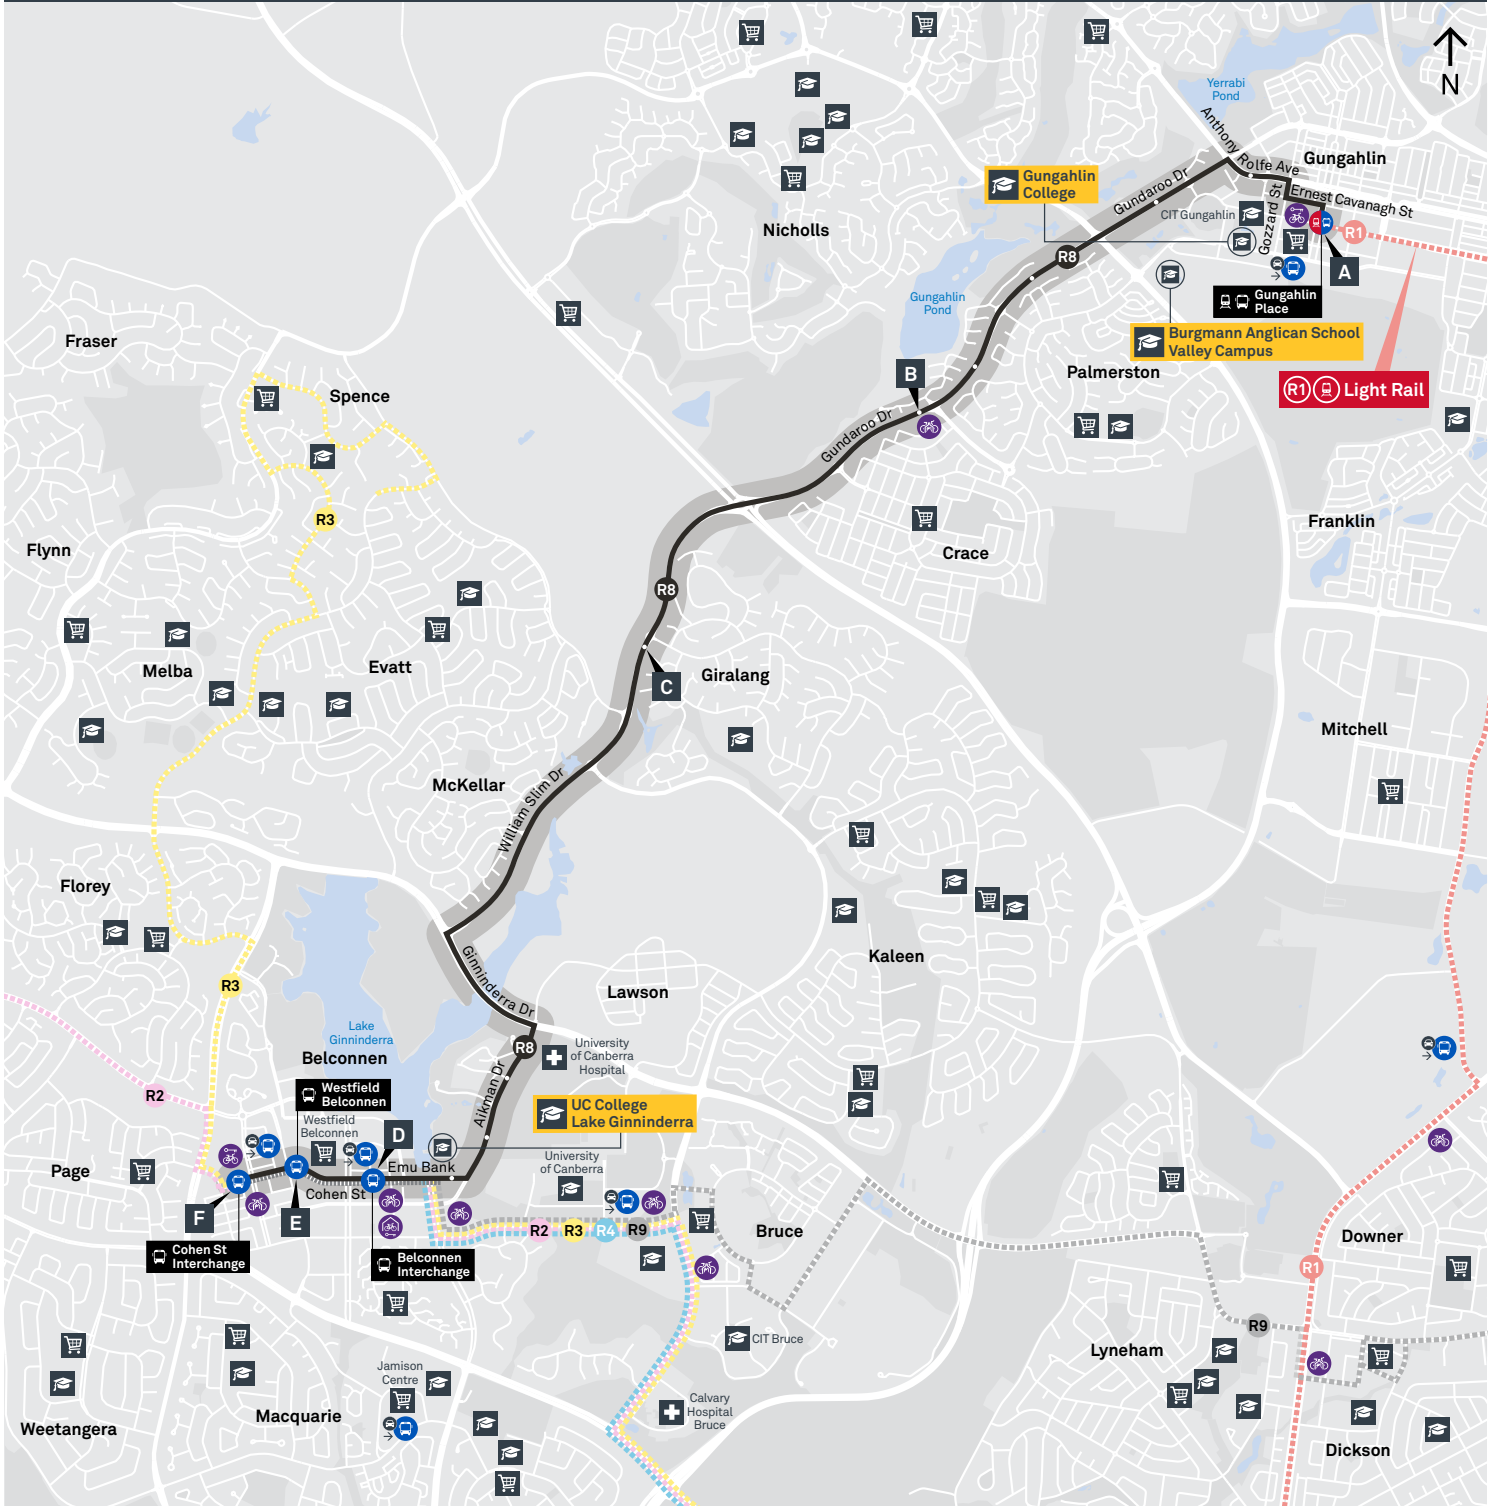

BELCONNEN TO GUNGAHLIN

via Gundaroo Drive

Effective 18 July 2020

SUNDAY AND PUBLIC HOLIDAYS

AM	R8	6:57	6:59	7:01	7:08	7:11	7:21
	R8	7:27	7:29	7:31	7:38	7:41	7:51
	R8	7:57	7:59	8:01	8:08	8:11	8:21
	R8	8:27	8:29	8:31	8:38	8:41	8:51
	R8	8:57	8:59	9:01	9:08	9:11	9:23
	R8	9:27	9:29	9:31	9:38	9:41	9:53
	R8	9:57	9:59	10:01	10:08	10:11	10:23
	R8	10:27	10:29	10:31	10:38	10:41	10:53
	R8	10:57	10:59	11:01	11:08	11:11	11:23
	R8	11:27	11:29	11:31	11:38	11:41	11:53
	R8	11:57	11:59	12:01	12:08	12:11	12:23
PM	R8	12:27	12:29	12:31	12:38	12:41	12:53
	R8	12:57	12:59	1:01	1:08	1:11	1:23
	R8	1:27	1:29	1:31	1:38	1:41	1:53
	R8	1:57	1:59	2:01	2:08	2:11	2:23
	R8	2:27	2:29	2:31	2:38	2:41	2:53
	R8	2:57	2:59	3:01	3:08	3:11	3:23
	R8	3:27	3:29	3:31	3:38	3:41	3:53
	R8	3:57	3:59	4:01	4:08	4:11	4:23
	R8	4:27	4:29	4:31	4:38	4:41	4:53
	R8	4:57	4:59	5:01	5:08	5:11	5:22
	R8	5:27	5:29	5:31	5:38	5:41	5:52
	R8	5:57	5:59	6:01	6:08	6:11	6:22
	R8	6:27	6:29	6:31	6:38	6:41	6:52
	R8	6:57	6:59	7:01	7:08	7:11	7:22
	R8	7:27	7:29	7:31	7:38	7:41	7:52
	R8	7:57	7:59	8:01	8:08	8:11	8:21
	R8	8:27	8:29	8:31	8:38	8:41	8:51
	R8	8:57	8:59	9:01	9:08	9:11	9:21
	R8	9:27	9:29	9:31	9:38	9:41	9:51

GUNGAHLIN TO BELCONNEN

via Gundaroo Drive

Effective 18 July 2020

ROUTE MAP

- Bus route
- Bus interchange
- Mode interchange
- Educational institution
- Hospital
- Bicycle lockers
- Park and Ride
- R1 RAPID route
- Bus terminus
- Route number
- Shopping centre
- Bicycle rails
- Bicycle cage
- Bus stop / this side only