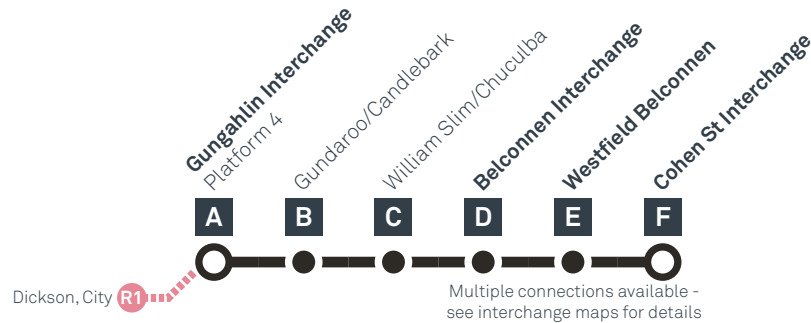

GUNGAHLIN TO BELCONNEN

via Gundaroo Drive

Effective 18 July 2020

SATURDAY

AM	R8	6:03	6:10	6:13	6:21	6:23	6:28
	R8	6:33	6:40	6:43	6:51	6:53	6:58
	R8	7:03	7:10	7:13	7:21	7:23	7:28
	R8	7:33	7:40	7:43	7:51	7:53	7:58
	R8	8:03	8:10	8:13	8:21	8:23	8:28
	R8	8:33	8:40	8:43	8:51	8:53	8:58
	R8	9:03	9:11	9:15	9:24	9:26	9:31
	R8	9:34	9:42	9:46	9:55	9:57	10:02
	R8	10:04	10:12	10:16	10:25	10:27	10:32
	R8	10:34	10:42	10:46	10:55	10:57	11:02
	R8	11:04	11:12	11:16	11:25	11:27	11:32
	R8	11:34	11:42	11:46	11:55	11:57	12:02
PM	R8	12:04	12:12	12:16	12:25	12:27	12:32
	R8	12:34	12:42	12:46	12:55	12:57	1:02
	R8	1:04	1:12	1:16	1:25	1:27	1:32
	R8	1:34	1:42	1:46	1:55	1:57	2:02
	R8	2:04	2:12	2:16	2:25	2:27	2:32
	R8	2:34	2:42	2:46	2:55	2:57	3:02
	R8	3:04	3:12	3:16	3:25	3:27	3:32
	R8	3:34	3:42	3:46	3:55	3:57	4:02
	R8	4:04	4:12	4:16	4:25	4:27	4:32
	R8	4:34	4:42	4:46	4:55	4:57	5:02
	R8	5:04	5:11	5:14	5:22	5:24	5:29
	R8	5:34	5:41	5:44	5:52	5:54	5:59
	R8	6:04	6:11	6:14	6:22	6:24	6:29
	R8	6:34	6:41	6:44	6:52	6:54	6:59
	R8	7:04	7:11	7:14	7:22	7:24	7:29
	R8	7:34	7:41	7:44	7:52	7:54	7:59
	R8	8:04	8:11	8:14	8:21	8:23	8:28
	R8	8:34	8:41	8:44	8:51	8:53	8:58
	R8	9:04	9:11	9:14	9:21	9:23	9:28
	R8	9:34	9:41	9:44	9:51	9:53	9:58
	R8	10:04	10:11	10:14	10:21	10:23	10:28
	R8	10:34	10:41	10:44	10:51	10:53	10:58
	R8	11:04	11:11	11:14	11:21	11:23	11:28
	R8	11:34	11:41	11:44	11:51	11:53	11:58
AM	R8	12:04	12:11	12:14	12:21	12:23	12:28
	R8	12:34	12:41	12:44	12:51	12:53	12:58