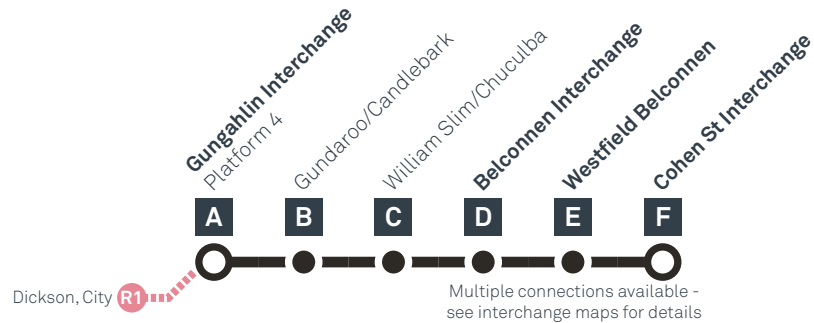

GUNGAHLIN TO BELCONNEN

via Gundaroo Drive

Effective 18 July 2020

SUNDAY AND PUBLIC HOLIDAYS

AM	R8	7:03	7:10	7:13	7:21	7:23	7:28
	R8	7:33	7:40	7:43	7:51	7:53	7:58
	R8	8:03	8:10	8:13	8:21	8:23	8:28
	R8	8:33	8:40	8:43	8:51	8:53	8:58
	R8	9:03	9:11	9:15	9:24	9:26	9:31
	R8	9:34	9:42	9:46	9:55	9:57	10:02
	R8	10:04	10:12	10:16	10:25	10:27	10:32
	R8	10:34	10:42	10:46	10:55	10:57	11:02
	R8	11:04	11:12	11:16	11:25	11:27	11:32
	R8	11:34	11:42	11:46	11:55	11:57	12:02
PM	R8	12:04	12:12	12:16	12:25	12:27	12:32
	R8	12:34	12:42	12:46	12:55	12:57	1:02
	R8	1:04	1:12	1:16	1:25	1:27	1:32
	R8	1:34	1:42	1:46	1:55	1:57	2:02
	R8	2:04	2:12	2:16	2:25	2:27	2:32
	R8	2:34	2:42	2:46	2:55	2:57	3:02
	R8	3:04	3:12	3:16	3:25	3:27	3:32
	R8	3:34	3:42	3:46	3:55	3:57	4:02
	R8	4:04	4:12	4:16	4:25	4:27	4:32
	R8	4:34	4:42	4:46	4:55	4:57	5:02
	R8	5:04	5:11	5:14	5:22	5:24	5:29
	R8	5:34	5:41	5:44	5:52	5:54	5:59
	R8	6:04	6:11	6:14	6:22	6:24	6:29
	R8	6:34	6:41	6:44	6:52	6:54	6:59
	R8	7:04	7:11	7:14	7:22	7:24	7:29
	R8	7:34	7:41	7:44	7:52	7:54	7:59
	R8	8:04	8:11	8:14	8:21	8:23	8:28
	R8	8:34	8:41	8:44	8:51	8:53	8:58
	R8	9:04	9:11	9:14	9:21	9:23	9:28
	R8	9:34	9:41	9:44	9:51	9:53	9:58