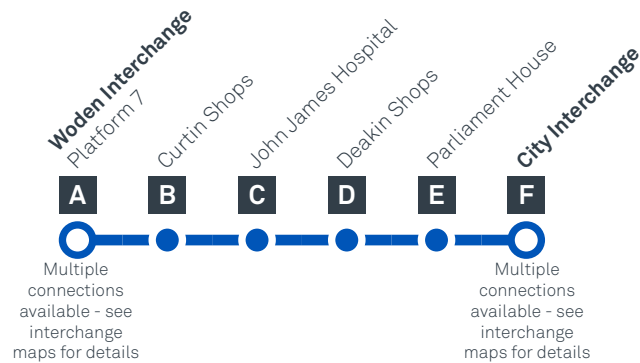

transport.act.gov.au

ACT
Government

Transport
Canberra

WODEN TO CITY via Curtin and Deakin

Effective 10 October 2020

58

SATURDAY

AM	58	6:50	7:00	7:03	7:06	7:12	7:22
	58	7:50	8:00	8:03	8:06	8:12	8:22
	58	8:49	8:59	9:03	9:06	9:12	9:22
	58	9:48	9:59	10:03	10:06	10:12	10:22
	58	10:48	10:59	11:03	11:06	11:12	11:22
	58	11:18	11:29	11:33	11:36	11:42	11:52
PM	58	1:18	1:29	1:33	1:36	1:42	1:52
	58	3:18	3:29	3:33	3:36	3:42	3:52
	58	5:19	5:30	5:33	5:36	5:42	5:52
	58	7:19	7:30	7:33	7:36	7:42	7:52
	58	9:20	9:30	9:33	9:36	9:42	9:52
	58	11:20	11:30	11:33	11:36	11:42	11:52

WODEN TO CITY

via Curtin and Deakin

Effective 18 July 2020

58

ROUTE MAP

- Bus route
- Bus interchange
- Mode interchange
- Educational institution
- Hospital
- Bicycle lockers
- Park and Ride
- RAPID route
- Bus terminus
- 58 Route number
- Shopping centre
- Bicycle rails
- Bicycle cage
- Bus stop / this side only