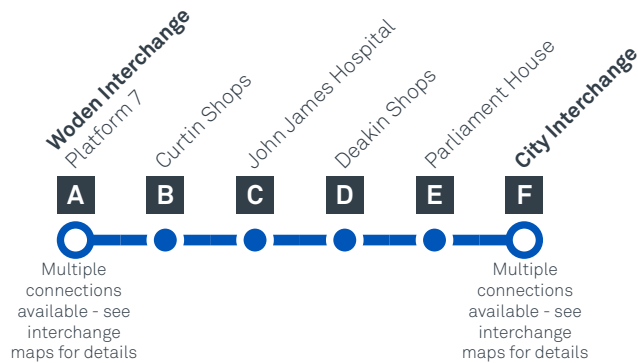

WODEN TO CITY

via Curtin and Deakin

Effective 10 October 2020

58

MONDAY TO FRIDAY

AM	58	5:46	5:56	6:00	6:03	6:10	6:17
	58	6:16	6:26	6:30	6:33	6:40	6:47
	58	6:35	6:45	6:49	6:52	6:59	7:06
	58	6:54	7:04	7:08	7:11	7:18	7:25
	58	7:13	7:23	7:27	7:30	7:38	7:46
	58	7:34	7:47	7:51	7:55	8:03	8:11
	58	7:52	8:05	8:09	8:13	8:21	8:29
	58	8:14	8:27	8:31	8:35	8:43	8:51
	58	H8:35	H8:48	H8:52	H8:56	H9:04	H9:11
	58	S8:35	A8:48	S8:56	S9:00	S9:07	S9:14
	58	9:04	9:17	9:21	9:24	9:31	9:38
	58	9:34	9:47	9:51	9:54	10:01	10:08
	58	10:04	10:17	10:21	10:24	10:31	10:38
	58	10:34	10:47	10:51	10:54	11:01	11:08
	58	11:04	11:17	11:21	11:24	11:31	11:38
	58	11:34	11:47	11:51	11:54	12:01	12:08
PM	58	12:04	12:17	12:21	12:24	12:31	12:38
	58	12:34	12:47	12:51	12:54	1:01	1:08
	58	1:04	1:17	1:21	1:24	1:31	1:38
	58	1:34	1:47	1:51	1:54	2:01	2:08
	58	2:04	2:17	2:21	2:24	2:31	2:43
	58	2:34	2:47	2:51	2:55	3:03	3:15
	58	3:02	3:15	3:19	3:23	3:31	3:43
	58	E3:38	S3:42	S3:50	S4:02
	58	3:35	3:48	3:52	3:56	4:04	4:16
	58	3:55	4:08	4:12	4:16	4:24	4:36
	58	4:16	4:29	4:33	4:37	4:45	4:57
	58	4:35	4:48	4:52	4:56	5:04	5:16
	58	4:54	5:07	5:11	5:15	5:23	5:33
	58	5:14	5:27	5:31	5:35	5:42	5:50
	58	5:44	5:58	6:02	6:06	6:13	6:21
	58	6:14	6:28	6:32	6:36	6:43	6:51
	58	6:44	6:58	7:02	7:05	7:12	7:19
	58	7:14	7:23	7:26	7:29	7:36	7:43
	58	7:44	7:53	7:56	7:59	8:06	8:13
	58	8:14	8:23	8:26	8:29	8:36	8:43
	58	9:14	9:23	9:26	9:29	9:36	9:43
	58	10:14	10:23	10:26	10:29	10:36	10:43
	58	11:14	11:23	11:26	11:29	11:36	11:43

WODEN TO CITY

via Curtin and Deakin

Effective 18 July 2020

58

ROUTE MAP

- Bus route
- Bus interchange
- Mode interchange
- Educational institution
- Hospital
- Bicycle lockers
- Park and Ride
- RAPID route
- Bus terminus
- 58 Route number
- Shopping centre
- Bicycle rails
- Bicycle cage
- Bus stop / this side only