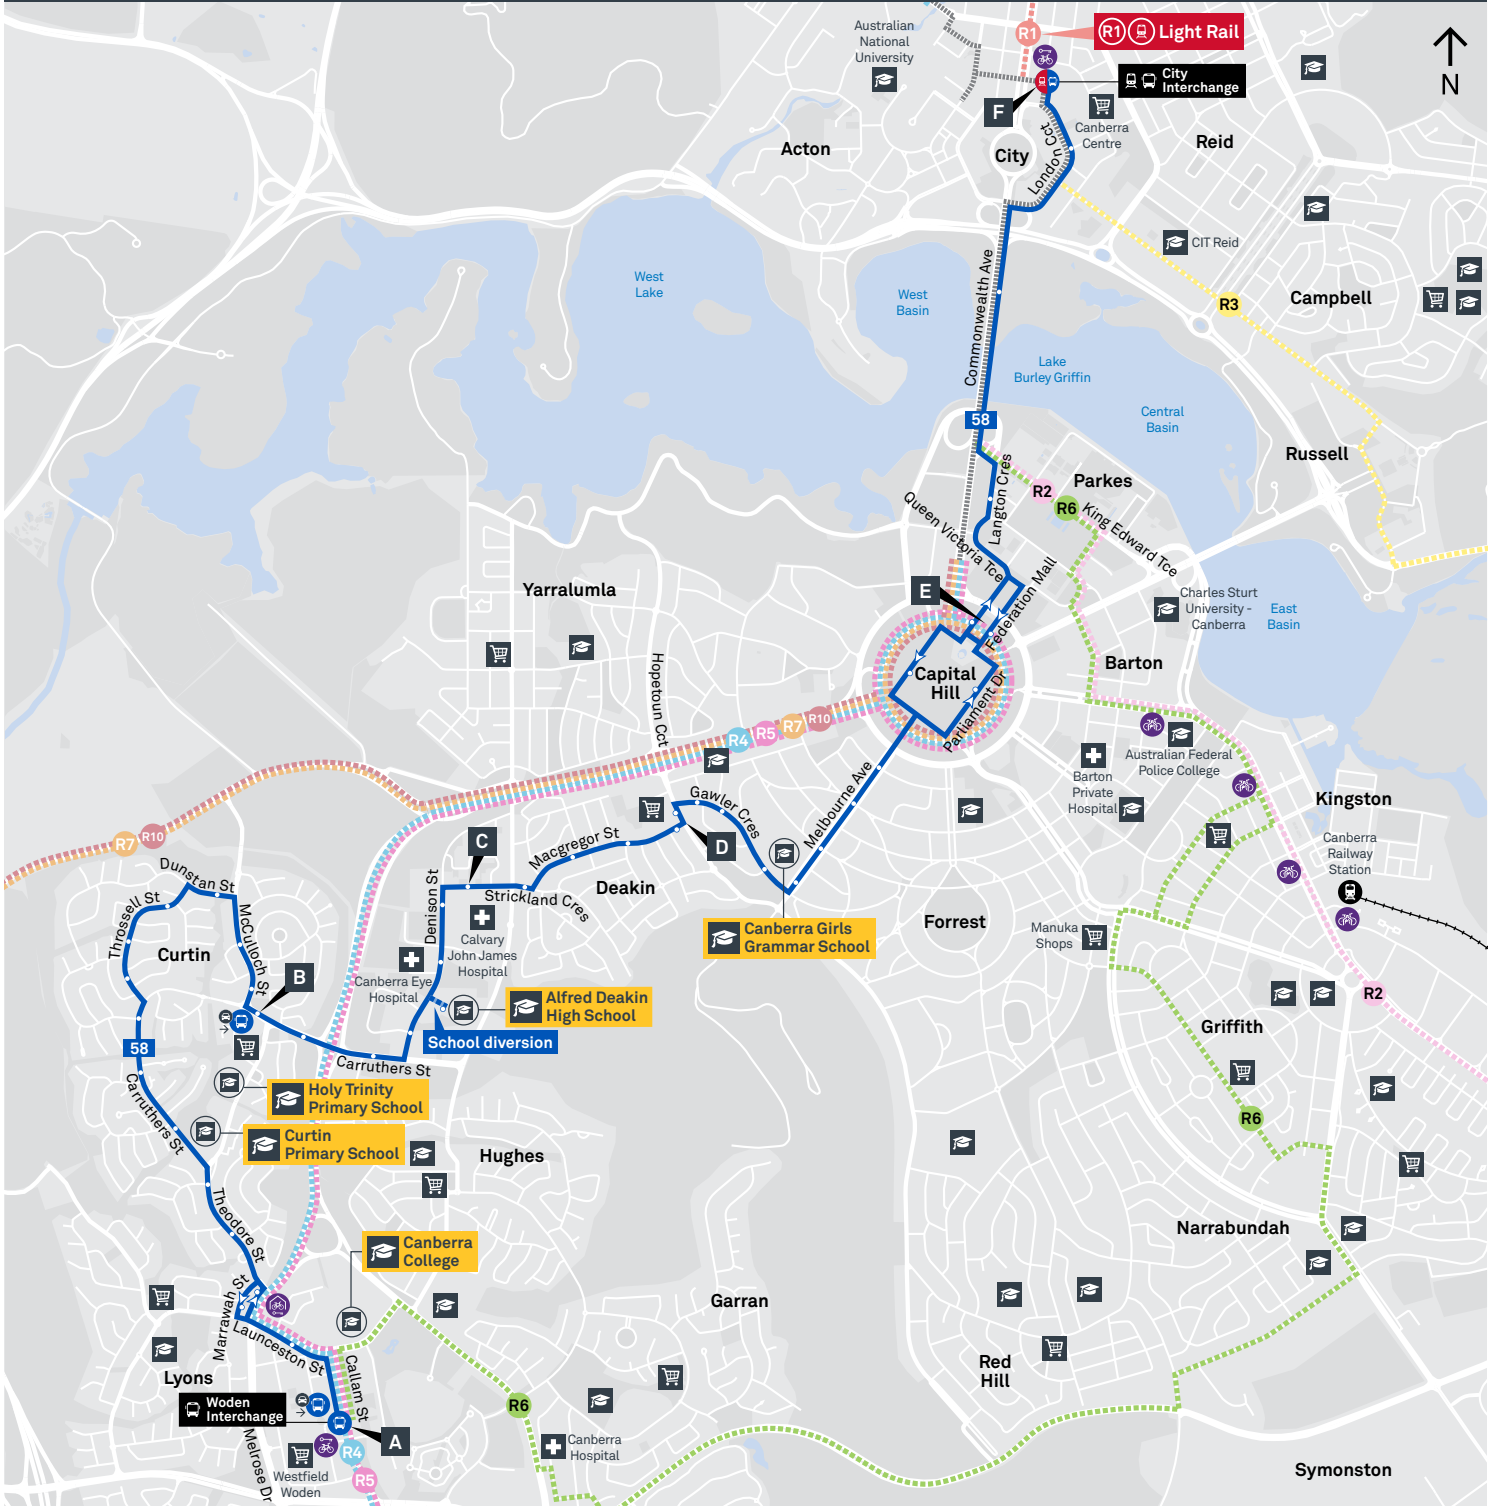

Explanations

- A Operates School Days Only and travels via Alfred Deakin High School
- E Operates School Days Only and starts from Alfred Deakin High School 4 minutes earlier
- H Operates School Holidays Only
- S Operates School Days Only

Explanations

- A** Operates School Days Only and travels via Alfred Deakin High School
- B** Operates School Days Only and starts from Alfred Deakin High School 6 minutes earlier
- H** Operates School Holidays Only
- S** Operates School Days Only

CITY TO WODEN via Deakin and Curtin

Effective 10 October 2020

SATURDAY

AM	58	6:45	6:52	6:58	7:01	7:04	7:14
	58	7:45	7:52	7:58	8:01	8:04	8:14
	58	8:45	8:52	8:58	9:01	9:05	9:17
	58	9:45	9:53	9:59	10:02	10:06	10:18
	58	10:45	10:53	10:59	11:02	11:06	11:18
	58	11:41	11:49	11:55	11:58	12:02	12:14
PM	58	1:41	1:49	1:55	1:58	2:02	2:14
	58	3:41	3:49	3:55	3:58	4:02	4:14
	58	5:41	5:49	5:55	5:58	6:01	6:12
	58	7:41	7:49	7:55	7:58	8:01	8:11
	58	9:41	9:48	9:54	9:57	10:00	10:10
	58	11:41	11:48	11:54	11:57	12:00	12:10

WODEN TO CITY

via Curtin and Deakin

Effective 18 July 2020

58

ROUTE MAP

- Bus route
- Bus interchange
- Mode interchange
- Educational institution
- Hospital
- Bicycle lockers
- Park and Ride
- RAPID route
- Bus terminus
- 58 Route number
- Shopping centre
- Bicycle rails
- Bicycle cage
- Bus stop / this side only