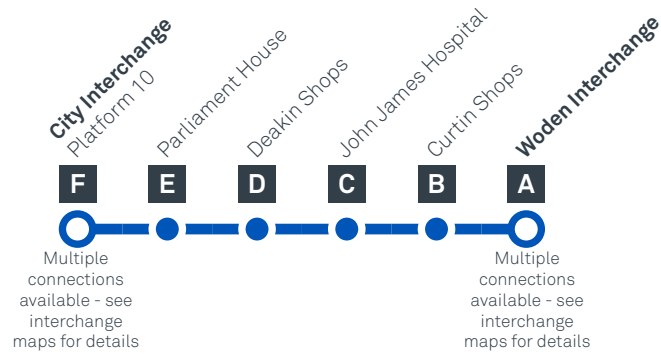

CITY TO WODEN via Deakin and Curtin

Effective 10 October 2020

SATURDAY

AM	58	6:45	6:52	6:58	7:01	7:04	7:14
	58	7:45	7:52	7:58	8:01	8:04	8:14
	58	8:45	8:52	8:58	9:01	9:05	9:17
	58	9:45	9:53	9:59	10:02	10:06	10:18
	58	10:45	10:53	10:59	11:02	11:06	11:18
	58	11:41	11:49	11:55	11:58	12:02	12:14
PM	58	1:41	1:49	1:55	1:58	2:02	2:14
	58	3:41	3:49	3:55	3:58	4:02	4:14
	58	5:41	5:49	5:55	5:58	6:01	6:12
	58	7:41	7:49	7:55	7:58	8:01	8:11
	58	9:41	9:48	9:54	9:57	10:00	10:10
	58	11:41	11:48	11:54	11:57	12:00	12:10

SUNDAY AND PUBLIC HOLIDAYS

AM	58	7:48	7:55	8:01	8:04	8:07	8:17
	58	9:48	9:56	10:02	10:05	10:09	10:21
	58	11:48	11:56	12:02	12:05	12:09	12:21
PM	58	1:48	1:56	2:02	2:05	2:09	2:21
	58	3:48	3:56	4:02	4:05	4:09	4:21
	58	5:48	5:56	6:02	6:05	6:08	6:19
	58	7:48	7:56	8:02	8:05	8:08	8:18