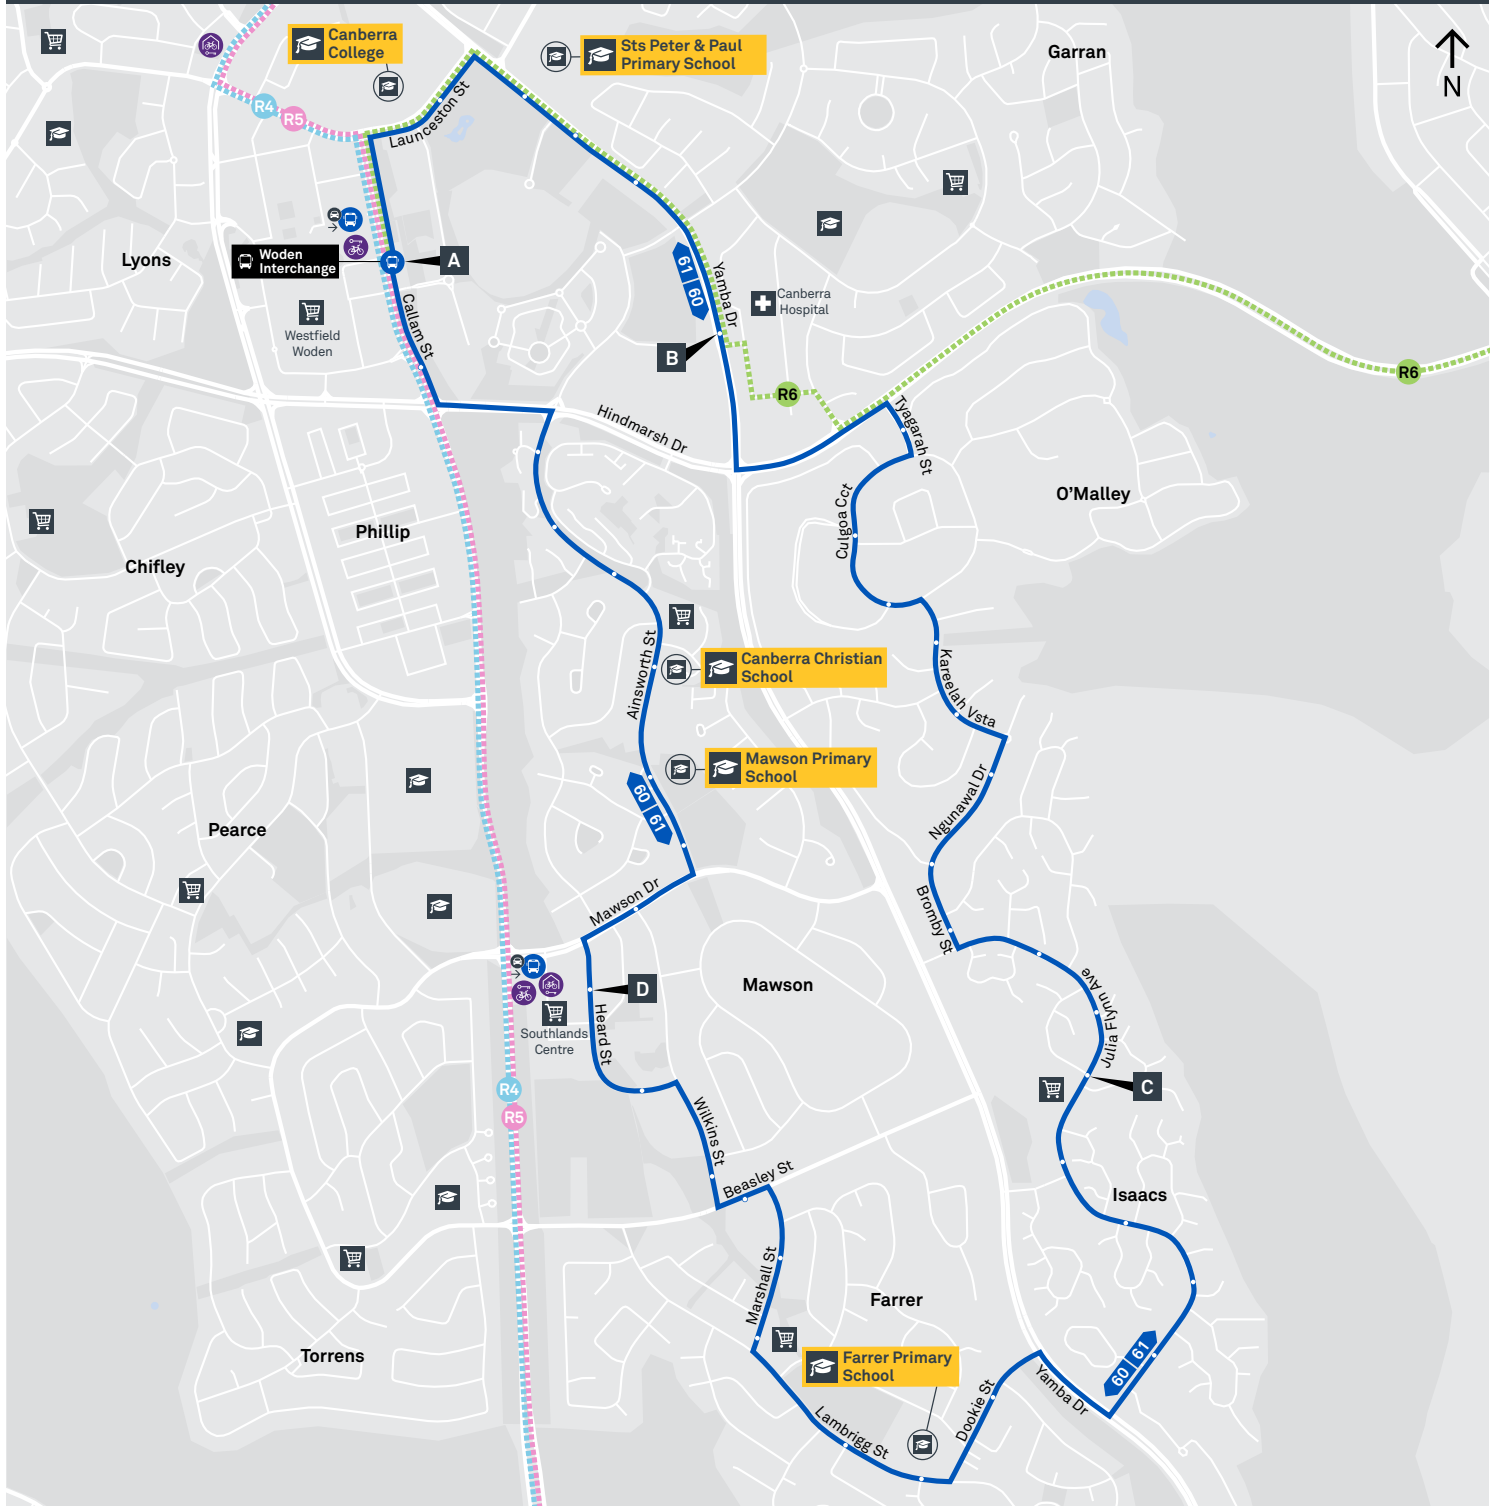

MAWSON LOOP via Farrer and O'Malley

Effective 10 October 2020

MONDAY TO FRIDAY

AM	61	5:41	5:48	5:56	6:04	6:09
	61	6:14	6:21	6:29	6:37	6:42
	61	6:42	6:49	6:57	7:05	7:10
	61	7:11	7:18	7:26	7:35	7:40
	61	7:43	7:51	8:00	8:10	8:15
	61	8:12	8:20	8:29	8:39	8:44
	61	8:44	8:52	9:01	9:09	9:14
	61	9:11	9:19	9:28	9:36	9:41
	61	9:42	9:50	9:59	10:07	10:12
	61	10:12	10:20	10:29	10:37	10:42
	61	10:42	10:50	10:59	11:07	11:12
	61	11:12	11:20	11:29	11:37	11:42
	61	11:42	11:50	11:59	12:07	12:12
PM	61	12:12	12:20	12:29	12:37	12:42
	61	12:42	12:50	12:59	1:07	1:12
	61	1:12	1:20	1:29	1:37	1:42
	61	1:42	1:50	1:59	2:07	2:12
	61	2:12	2:20	2:29	2:38	2:43
	61	2:39	2:49	2:58	3:07	3:12
	61	3:10	3:20	3:29	3:38	3:43
	61	3:44	3:54	4:03	4:12	4:17
	61	4:16	4:26	4:35	4:44	4:49
	61	4:43	4:53	5:02	5:11	5:16
	61	5:12	5:22	5:31	5:39	5:44
	61	5:42	5:51	6:00	6:08	6:13
	61	6:12	6:21	6:30	6:38	6:43
	61	6:42	6:51	7:00	7:07	7:12
	61	7:12	7:19	7:27	7:34	7:39
	61	7:42	7:49	7:57	8:04	8:09
	61	8:42	8:49	8:57	9:04	9:09
	61	9:42	9:49	9:57	10:04	10:09
	61	10:42	10:49	10:57	11:04	11:09

MAWSON LOOP via Farrer and O'Malley

Effective 10 October 2020

SATURDAY

AM	61	6:04	6:11	6:19	6:26	6:32
	61	7:04	7:11	7:19	7:26	7:32
	61	8:04	8:11	8:19	8:26	8:32
	61	9:04	9:12	9:21	9:28	9:34
	61	10:04	10:12	10:21	10:28	10:34
	61	11:04	11:12	11:21	11:28	11:34
	61	11:58	12:06	12:15	12:22	12:28
PM	61	1:58	2:06	2:15	2:22	2:28
	61	3:58	4:06	4:15	4:22	4:28
	61	5:58	6:06	6:14	6:21	6:27
	61	7:58	8:05	8:13	8:19	8:25
	61	9:58	10:04	10:12	10:18	10:24
	61	11:58	12:04	12:12	12:18	12:24

MAWSON LOOP

via O'Malley and Farrer

Effective 18 July 2020

60

61

ROUTE MAP

- Bus route
- Bus interchange
- Mode interchange
- Educational institution
- Hospital
- Bicycle lockers
- Park and Ride
- RAPID route
- Bus terminus
- Route number
- Shopping centre
- Bicycle rails
- Bicycle cage
- Bus stop / this side only