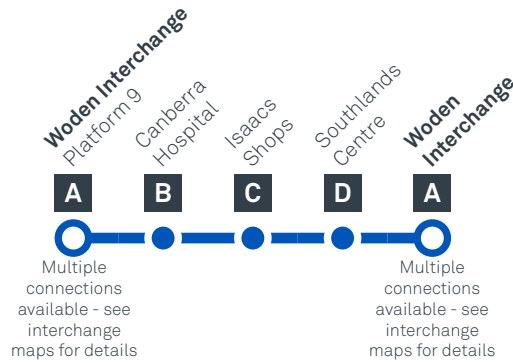

MAWSON LOOP via O'Malley and Farrer

Effective 10 October 2020

MONDAY TO FRIDAY

AM	60	5:52	5:57	6:04	6:13	6:22
	60	6:20	6:25	6:32	6:41	6:50
	60	6:50	6:55	7:02	7:11	7:20
	60	7:20	7:25	7:33	7:43	7:53
	60	7:51	7:58	8:07	8:17	8:27
	60	8:22	8:29	8:38	8:48	8:58
	60	8:52	8:59	9:07	9:17	9:27
	60	9:21	9:27	9:35	9:45	9:55
	60	9:50	9:56	10:04	10:14	10:24
	60	10:20	10:26	10:34	10:44	10:54
	60	10:50	10:56	11:04	11:14	11:24
	60	11:20	11:26	11:34	11:44	11:54
	60	11:50	11:56	12:04	12:14	12:24
PM	60	12:20	12:26	12:34	12:44	12:54
	60	12:50	12:56	1:04	1:14	1:24
	60	1:20	1:26	1:34	1:44	1:54
	60	1:50	1:56	2:04	2:14	2:24
	60	2:19	2:25	2:33	2:43	2:55
	60	2:47	2:54	3:03	3:13	3:25
	60	3:20	3:27	3:36	3:46	3:58
	60	3:52	3:59	4:08	4:18	4:30
	60	4:22	4:29	4:38	4:48	5:00
	60	4:51	4:58	5:07	5:17	5:29
	60	5:20	5:27	5:35	5:44	5:54
	60	5:50	5:57	6:05	6:14	6:24
	60	6:20	6:27	6:35	6:44	6:54
	60	6:48	6:55	7:03	7:11	7:20
	60	7:20	7:25	7:32	7:40	7:49
	60	8:20	8:25	8:32	8:40	8:49
	60	9:20	9:25	9:32	9:40	9:49
	60	10:20	10:25	10:32	10:40	10:49
	60	11:20	11:25	11:32	11:40	11:49

MAWSON LOOP via O'Malley and Farrer

Effective 10 October 2020

SATURDAY

AM	60	6:34	6:39	6:46	6:54	7:04
	60	7:34	7:39	7:46	7:54	8:04
	60	8:34	8:39	8:46	8:54	9:04
	60	9:34	9:40	9:47	9:56	10:06
	60	10:34	10:40	10:47	10:56	11:06
	60	11:34	11:40	11:47	11:56	12:06
PM	60	12:58	1:04	1:11	1:20	1:30
	60	2:58	3:04	3:11	3:20	3:30
	60	4:58	5:03	5:10	5:18	5:28
	60	6:58	7:03	7:10	7:18	7:28
	60	8:58	9:02	9:09	9:17	9:27
	60	10:58	11:02	11:09	11:17	11:27

MAWSON LOOP

via O'Malley and Farrer

Effective 18 July 2020

60

61

ROUTE MAP

- Bus route
- Bus interchange
- Mode interchange
- Educational institution
- Hospital
- Bicycle lockers
- Park and Ride
- RAPID route
- Bus terminus
- Route number
- Shopping centre
- Bicycle rails
- Bicycle cage
- Bus stop / this side only