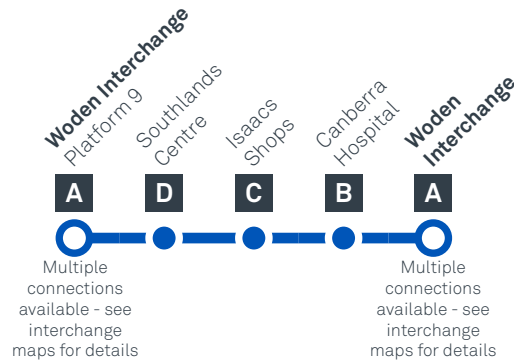

MAWSON LOOP via Farrer and O'Malley

Effective 10 October 2020

MONDAY TO FRIDAY

AM	61	5:41	5:48	5:56	6:04	6:09
	61	6:14	6:21	6:29	6:37	6:42
	61	6:42	6:49	6:57	7:05	7:10
	61	7:11	7:18	7:26	7:35	7:40
	61	7:43	7:51	8:00	8:10	8:15
	61	8:12	8:20	8:29	8:39	8:44
	61	8:44	8:52	9:01	9:09	9:14
	61	9:11	9:19	9:28	9:36	9:41
	61	9:42	9:50	9:59	10:07	10:12
	61	10:12	10:20	10:29	10:37	10:42
	61	10:42	10:50	10:59	11:07	11:12
	61	11:12	11:20	11:29	11:37	11:42
	61	11:42	11:50	11:59	12:07	12:12
PM	61	12:12	12:20	12:29	12:37	12:42
	61	12:42	12:50	12:59	1:07	1:12
	61	1:12	1:20	1:29	1:37	1:42
	61	1:42	1:50	1:59	2:07	2:12
	61	2:12	2:20	2:29	2:38	2:43
	61	2:39	2:49	2:58	3:07	3:12
	61	3:10	3:20	3:29	3:38	3:43
	61	3:44	3:54	4:03	4:12	4:17
	61	4:16	4:26	4:35	4:44	4:49
	61	4:43	4:53	5:02	5:11	5:16
	61	5:12	5:22	5:31	5:39	5:44
	61	5:42	5:51	6:00	6:08	6:13
	61	6:12	6:21	6:30	6:38	6:43
	61	6:42	6:51	7:00	7:07	7:12
	61	7:12	7:19	7:27	7:34	7:39
	61	7:42	7:49	7:57	8:04	8:09
	61	8:42	8:49	8:57	9:04	9:09
	61	9:42	9:49	9:57	10:04	10:09
	61	10:42	10:49	10:57	11:04	11:09

MAWSON LOOP via Farrer and O'Malley

Effective 10 October 2020

SATURDAY

AM	61	6:04	6:11	6:19	6:26	6:32
	61	7:04	7:11	7:19	7:26	7:32
	61	8:04	8:11	8:19	8:26	8:32
	61	9:04	9:12	9:21	9:28	9:34
	61	10:04	10:12	10:21	10:28	10:34
	61	11:04	11:12	11:21	11:28	11:34
	61	11:58	12:06	12:15	12:22	12:28
PM	61	1:58	2:06	2:15	2:22	2:28
	61	3:58	4:06	4:15	4:22	4:28
	61	5:58	6:06	6:14	6:21	6:27
	61	7:58	8:05	8:13	8:19	8:25
	61	9:58	10:04	10:12	10:18	10:24
	61	11:58	12:04	12:12	12:18	12:24

MAWSON LOOP

via O'Malley and Farrer

Effective 18 July 2020

60

61

ROUTE MAP

- Bus route
- Bus interchange
- Mode interchange
- Educational institution
- Hospital
- Bicycle lockers
- Park and Ride
- RAPID route
- Bus terminus
- Route number
- Shopping centre
- Bicycle rails
- Bicycle cage
- Bus stop / this side only