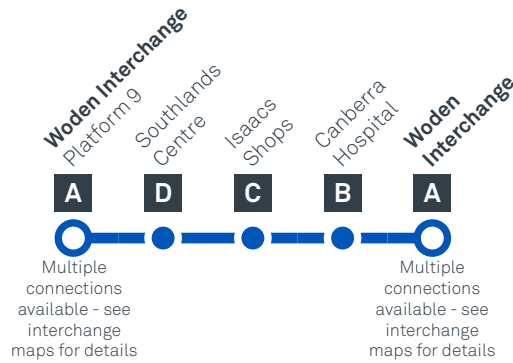

MAWSON LOOP via O'Malley and Farrer

Effective 10 October 2020

SATURDAY

AM	60	6:34	6:39	6:46	6:54	7:04
	60	7:34	7:39	7:46	7:54	8:04
	60	8:34	8:39	8:46	8:54	9:04
	60	9:34	9:40	9:47	9:56	10:06
	60	10:34	10:40	10:47	10:56	11:06
	60	11:34	11:40	11:47	11:56	12:06
PM	60	12:58	1:04	1:11	1:20	1:30
	60	2:58	3:04	3:11	3:20	3:30
	60	4:58	5:03	5:10	5:18	5:28
	60	6:58	7:03	7:10	7:18	7:28
	60	8:58	9:02	9:09	9:17	9:27
	60	10:58	11:02	11:09	11:17	11:27

MAWSON LOOP via Farrer and O'Malley

Effective 10 October 2020

MONDAY TO FRIDAY

AM	61	5:41	5:48	5:56	6:04	6:09
	61	6:14	6:21	6:29	6:37	6:42
	61	6:42	6:49	6:57	7:05	7:10
	61	7:11	7:18	7:26	7:35	7:40
	61	7:43	7:51	8:00	8:10	8:15
	61	8:12	8:20	8:29	8:39	8:44
	61	8:44	8:52	9:01	9:09	9:14
	61	9:11	9:19	9:28	9:36	9:41
	61	9:42	9:50	9:59	10:07	10:12
	61	10:12	10:20	10:29	10:37	10:42
	61	10:42	10:50	10:59	11:07	11:12
	61	11:12	11:20	11:29	11:37	11:42
	61	11:42	11:50	11:59	12:07	12:12
PM	61	12:12	12:20	12:29	12:37	12:42
	61	12:42	12:50	12:59	1:07	1:12
	61	1:12	1:20	1:29	1:37	1:42
	61	1:42	1:50	1:59	2:07	2:12
	61	2:12	2:20	2:29	2:38	2:43
	61	2:39	2:49	2:58	3:07	3:12
	61	3:10	3:20	3:29	3:38	3:43
	61	3:44	3:54	4:03	4:12	4:17
	61	4:16	4:26	4:35	4:44	4:49
	61	4:43	4:53	5:02	5:11	5:16
	61	5:12	5:22	5:31	5:39	5:44
	61	5:42	5:51	6:00	6:08	6:13
	61	6:12	6:21	6:30	6:38	6:43
	61	6:42	6:51	7:00	7:07	7:12
	61	7:12	7:19	7:27	7:34	7:39
	61	7:42	7:49	7:57	8:04	8:09
	61	8:42	8:49	8:57	9:04	9:09
	61	9:42	9:49	9:57	10:04	10:09
	61	10:42	10:49	10:57	11:04	11:09

MAWSON LOOP

via O'Malley and Farrer

Effective 18 July 2020

60

61

ROUTE MAP

- Bus route
- Bus interchange
- Mode interchange
- Educational institution
- Hospital
- Bicycle lockers
- Park and Ride
- RAPID route
- Bus terminus
- Route number
- Shopping centre
- Bicycle rails
- Bicycle cage
- Bus stop / this side only