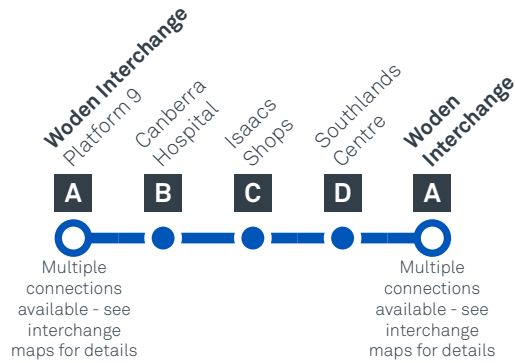

MAWSON LOOP via O'Malley and Farrer

Effective 10 October 2020

MONDAY TO FRIDAY

AM	60	5:52	5:57	6:04	6:13	6:22
	60	6:20	6:25	6:32	6:41	6:50
	60	6:50	6:55	7:02	7:11	7:20
	60	7:20	7:25	7:33	7:43	7:53
	60	7:51	7:58	8:07	8:17	8:27
	60	8:22	8:29	8:38	8:48	8:58
	60	8:52	8:59	9:07	9:17	9:27
	60	9:21	9:27	9:35	9:45	9:55
	60	9:50	9:56	10:04	10:14	10:24
	60	10:20	10:26	10:34	10:44	10:54
	60	10:50	10:56	11:04	11:14	11:24
	60	11:20	11:26	11:34	11:44	11:54
	60	11:50	11:56	12:04	12:14	12:24
PM	60	12:20	12:26	12:34	12:44	12:54
	60	12:50	12:56	1:04	1:14	1:24
	60	1:20	1:26	1:34	1:44	1:54
	60	1:50	1:56	2:04	2:14	2:24
	60	2:19	2:25	2:33	2:43	2:55
	60	2:47	2:54	3:03	3:13	3:25
	60	3:20	3:27	3:36	3:46	3:58
	60	3:52	3:59	4:08	4:18	4:30
	60	4:22	4:29	4:38	4:48	5:00
	60	4:51	4:58	5:07	5:17	5:29
	60	5:20	5:27	5:35	5:44	5:54
	60	5:50	5:57	6:05	6:14	6:24
	60	6:20	6:27	6:35	6:44	6:54
	60	6:48	6:55	7:03	7:11	7:20
	60	7:20	7:25	7:32	7:40	7:49
	60	8:20	8:25	8:32	8:40	8:49
	60	9:20	9:25	9:32	9:40	9:49
	60	10:20	10:25	10:32	10:40	10:49
	60	11:20	11:25	11:32	11:40	11:49

MAWSON LOOP via O'Malley and Farrer

Effective 10 October 2020

SATURDAY

AM	60	6:34	6:39	6:46	6:54	7:04
	60	7:34	7:39	7:46	7:54	8:04
	60	8:34	8:39	8:46	8:54	9:04
	60	9:34	9:40	9:47	9:56	10:06
	60	10:34	10:40	10:47	10:56	11:06
	60	11:34	11:40	11:47	11:56	12:06
PM	60	12:58	1:04	1:11	1:20	1:30
	60	2:58	3:04	3:11	3:20	3:30
	60	4:58	5:03	5:10	5:18	5:28
	60	6:58	7:03	7:10	7:18	7:28
	60	8:58	9:02	9:09	9:17	9:27
	60	10:58	11:02	11:09	11:17	11:27

MAWSON LOOP

via O'Malley and Farrer

Effective 18 July 2020

60

61

ROUTE MAP

- Bus route
- Bus interchange
- Mode interchange
- Educational institution
- Hospital
- Bicycle lockers
- Park and Ride
- RAPID route
- Bus terminus
- Route number
- Shopping centre
- Bicycle rails
- Bicycle cage
- Bus stop / this side only