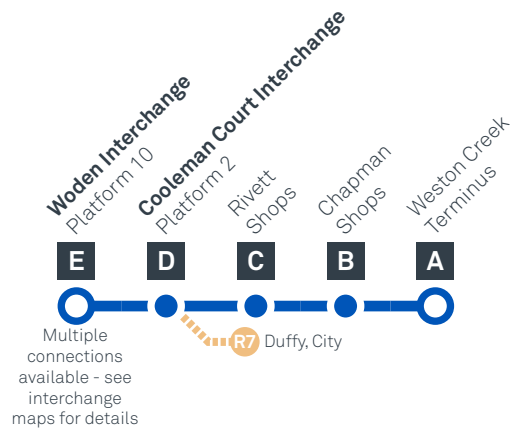

WESTON CREEK TO WODEN via Rivett and Cooleman Court

Effective 10 October 2020

SATURDAY

AM	64	6:14	6:18	6:24	6:28	6:38
	64	7:14	7:18	7:24	7:28	7:38
	64	8:14	8:18	8:24	8:28	8:38
	64	9:14	9:18	9:24	9:29	9:42
	64	10:14	10:18	10:24	10:29	10:42
	64	11:14	11:18	11:24	11:29	11:42
PM	64	12:56	1:00	1:06	1:11	1:24
	64	2:56	3:00	3:06	3:11	3:24
	64	4:56	5:00	5:05	5:09	5:21
	64	6:56	7:00	7:05	7:09	7:21
	64	8:56	8:59	9:04	9:08	9:18
	64	10:56	10:59	11:04	11:08	11:18

WODEN TO WESTON CREEK via Cooleman Court and Rivett

Effective 10 October 2020

MONDAY TO FRIDAY

AM	64	5:42	5:53	5:57	6:03	6:09
	64	6:10	6:21	6:25	6:31	6:37
	64	6:36	6:47	6:51	6:57	7:03
	64	7:06	7:17	7:21	7:27	7:33
	64	7:38	7:51	7:56	8:04	8:10
	64	8:10	8:23	8:28	8:36	8:42
	64	8:40	8:53	8:58	9:05	9:10
	64	9:08	9:21	9:25	9:31	9:36
	64	9:36	9:49	9:53	9:59	10:04
	64	10:06	10:19	10:23	10:29	10:34
	64	10:36	10:49	10:53	10:59	11:04
	64	11:06	11:19	11:23	11:29	11:34
	64	11:36	11:49	11:53	11:59	12:04
PM	64	12:06	12:19	12:23	12:29	12:34
	64	12:36	12:49	12:53	12:59	1:04
	64	1:06	1:19	1:23	1:29	1:34
	64	1:36	1:49	1:53	1:59	2:04
	64	2:05	2:18	2:22	2:28	2:33
	64	2:33	2:47	2:52	3:00	3:05
	64	S2:49	S3:03	S3:08	S3:16	S3:21
	64	H3:03	H3:17	H3:22	H3:30	H3:35
	64	S3:04	S3:18	S3:23	S3:31	S3:36
	64	H3:33	H3:47	H3:52	H4:00	H4:05
	64	S3:37	S3:51	S3:56	S4:04	S4:09
	64	S3:54	S4:08	S4:13	S4:21	S4:26
	64	H4:03	H4:17	H4:22	H4:30	H4:35
	64	S4:05	S4:19	S4:24	S4:32	S4:37
	64	4:35	4:49	4:54	5:02	5:07
	64	5:06	5:20	5:25	5:33	5:38
	64	5:35	5:47	5:52	5:59	6:04
	64	6:05	6:17	6:22	6:29	6:34
	64	6:35	6:47	6:52	6:59	7:03
	64	7:05	7:16	7:20	7:25	7:29
	64	7:35	7:46	7:50	7:55	7:59
	64	8:05	8:16	8:20	8:25	8:29
	64	9:05	9:16	9:20	9:25	9:29
	64	10:05	10:16	10:20	10:25	10:29
	64	11:05	11:16	11:20	11:25	11:29