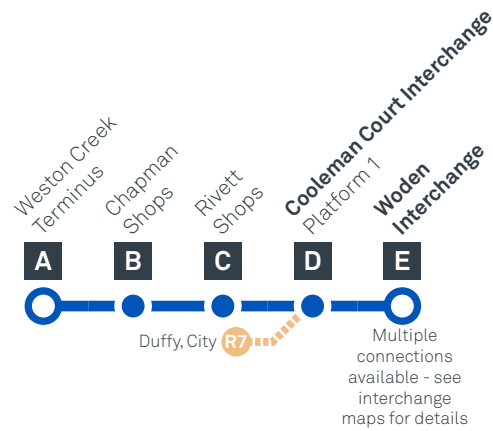

WESTON CREEK TO WODEN via Rivett and Cooleman Court

Effective 10 October 2020

MONDAY TO FRIDAY

AM	64	5:38	5:42	5:48	5:53	6:02
	64	6:07	6:11	6:17	6:22	6:31
	64	6:35	6:39	6:45	6:50	6:59
	64	6:56	7:00	7:06	7:11	7:20
	64	7:12	7:16	7:22	7:27	7:38
	64	7:38	7:43	7:50	7:56	8:08
	64	7:56	8:01	8:08	8:14	8:26
	64	8:28	8:33	8:40	8:46	8:58
	64	9:00	9:05	9:11	9:16	9:26
	64	9:30	9:35	9:41	9:46	9:56
	64	9:57	10:02	10:08	10:13	10:23
	64	10:27	10:32	10:38	10:43	10:53
	64	10:57	11:02	11:08	11:13	11:23
	64	11:27	11:32	11:38	11:43	11:53
	64	11:57	12:02	12:08	12:13	12:23
PM	64	12:27	12:32	12:38	12:43	12:53
	64	12:57	1:02	1:08	1:13	1:23
	64	1:27	1:32	1:38	1:43	1:53
	64	1:57	2:02	2:08	2:13	2:23
	64	2:26	2:31	2:38	2:44	2:56
	64	2:54	2:59	3:06	3:12	3:24
	64	3:26	3:31	3:38	3:44	3:56
	64	3:55	4:00	4:07	4:13	4:25
	64	4:14	4:19	4:26	4:32	4:44
	64	4:31	4:36	4:43	4:49	5:01
	64	5:00	5:05	5:12	5:18	5:30
	64	5:31	5:35	5:41	5:46	5:55
	64	6:00	6:04	6:10	6:15	6:24
	64	6:26	6:30	6:36	6:41	6:50
	64	6:56	7:00	7:06	7:11	7:19
	64	7:28	7:32	7:38	7:43	7:51
	64	7:58	8:02	8:08	8:13	8:21
	64	8:28	8:32	8:38	8:43	8:51
	64	9:28	9:32	9:38	9:43	9:51
	64	10:28	10:32	10:38	10:43	10:51

WESTON CREEK TO WODEN via Rivett and Cooleman Court

Effective 10 October 2020

SATURDAY

AM	64	6:14	6:18	6:24	6:28	6:38
	64	7:14	7:18	7:24	7:28	7:38
	64	8:14	8:18	8:24	8:28	8:38
	64	9:14	9:18	9:24	9:29	9:42
	64	10:14	10:18	10:24	10:29	10:42
	64	11:14	11:18	11:24	11:29	11:42
PM	64	12:56	1:00	1:06	1:11	1:24
	64	2:56	3:00	3:06	3:11	3:24
	64	4:56	5:00	5:05	5:09	5:21
	64	6:56	7:00	7:05	7:09	7:21
	64	8:56	8:59	9:04	9:08	9:18
	64	10:56	10:59	11:04	11:08	11:18

WESTON CREEK TO WODEN via Rivett and Cooleman Court

Effective 18 July 2020

ROUTE MAP

- Bus route
- Bus interchange
- Mode interchange
- Educational institution
- Hospital
- Bicycle lockers
- Park and Ride
- R4 RAPID route
- Bus terminus
- 64 Route number
- Shopping centre
- Bicycle rails
- Bicycle cage
- Bus stop / this side only