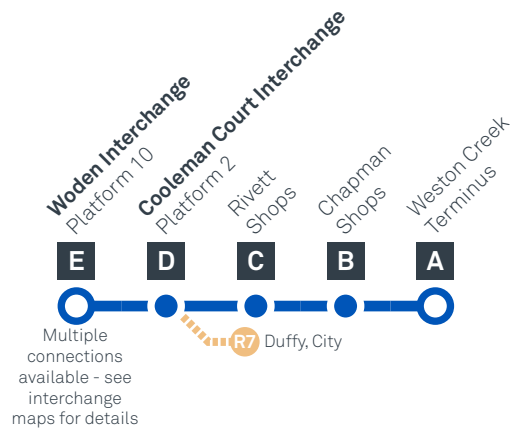

WODEN TO WESTON CREEK via Cooleman Court and Rivett

Effective 10 October 2020

MONDAY TO FRIDAY

AM	64	5:42	5:53	5:57	6:03	6:09
	64	6:10	6:21	6:25	6:31	6:37
	64	6:36	6:47	6:51	6:57	7:03
	64	7:06	7:17	7:21	7:27	7:33
	64	7:38	7:51	7:56	8:04	8:10
	64	8:10	8:23	8:28	8:36	8:42
	64	8:40	8:53	8:58	9:05	9:10
	64	9:08	9:21	9:25	9:31	9:36
	64	9:36	9:49	9:53	9:59	10:04
	64	10:06	10:19	10:23	10:29	10:34
	64	10:36	10:49	10:53	10:59	11:04
	64	11:06	11:19	11:23	11:29	11:34
	64	11:36	11:49	11:53	11:59	12:04
PM	64	12:06	12:19	12:23	12:29	12:34
	64	12:36	12:49	12:53	12:59	1:04
	64	1:06	1:19	1:23	1:29	1:34
	64	1:36	1:49	1:53	1:59	2:04
	64	2:05	2:18	2:22	2:28	2:33
	64	2:33	2:47	2:52	3:00	3:05
	64	S2:49	S3:03	S3:08	S3:16	S3:21
	64	H3:03	H3:17	H3:22	H3:30	H3:35
	64	S3:04	S3:18	S3:23	S3:31	S3:36
	64	H3:33	H3:47	H3:52	H4:00	H4:05
	64	S3:37	S3:51	S3:56	S4:04	S4:09
	64	S3:54	S4:08	S4:13	S4:21	S4:26
	64	H4:03	H4:17	H4:22	H4:30	H4:35
	64	S4:05	S4:19	S4:24	S4:32	S4:37
	64	4:35	4:49	4:54	5:02	5:07
	64	5:06	5:20	5:25	5:33	5:38
	64	5:35	5:47	5:52	5:59	6:04
	64	6:05	6:17	6:22	6:29	6:34
	64	6:35	6:47	6:52	6:59	7:03
	64	7:05	7:16	7:20	7:25	7:29
	64	7:35	7:46	7:50	7:55	7:59
	64	8:05	8:16	8:20	8:25	8:29
	64	9:05	9:16	9:20	9:25	9:29
	64	10:05	10:16	10:20	10:25	10:29
	64	11:05	11:16	11:20	11:25	11:29

Explanations

- H Operates School Holidays Only
- S Operates School Days Only

WODEN TO WESTON CREEK via Cooleman Court and Rivett

Effective 10 October 2020

SATURDAY

AM	64	6:14	6:24	6:28	6:33	6:40
	64	7:14	7:24	7:28	7:33	7:40
	64	8:14	8:24	8:28	8:33	8:40
	64	9:14	9:26	9:30	9:36	9:43
	64	10:14	10:26	10:30	10:36	10:43
	64	11:14	11:26	11:30	11:36	11:43
PM	64	12:58	1:10	1:14	1:20	1:27
	64	2:58	3:10	3:14	3:20	3:27
	64	4:58	5:10	5:14	5:20	5:27
	64	6:58	7:09	7:13	7:19	7:26
	64	8:58	9:08	9:12	9:17	9:24
	64	10:58	11:08	11:12	11:17	11:24