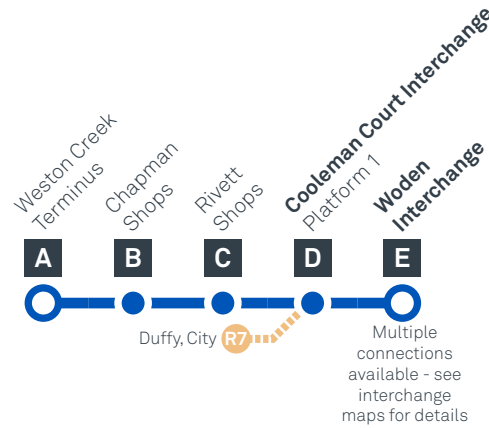

WESTON CREEK TO WODEN via Rivett and Cooleman Court

Effective 10 October 2020

MONDAY TO FRIDAY

AM	64	5:38	5:42	5:48	5:53	6:02
	64	6:07	6:11	6:17	6:22	6:31
	64	6:35	6:39	6:45	6:50	6:59
	64	6:56	7:00	7:06	7:11	7:20
	64	7:12	7:16	7:22	7:27	7:38
	64	7:38	7:43	7:50	7:56	8:08
	64	7:56	8:01	8:08	8:14	8:26
	64	8:28	8:33	8:40	8:46	8:58
	64	9:00	9:05	9:11	9:16	9:26
	64	9:30	9:35	9:41	9:46	9:56
	64	9:57	10:02	10:08	10:13	10:23
	64	10:27	10:32	10:38	10:43	10:53
	64	10:57	11:02	11:08	11:13	11:23
	64	11:27	11:32	11:38	11:43	11:53
	64	11:57	12:02	12:08	12:13	12:23
PM	64	12:27	12:32	12:38	12:43	12:53
	64	12:57	1:02	1:08	1:13	1:23
	64	1:27	1:32	1:38	1:43	1:53
	64	1:57	2:02	2:08	2:13	2:23
	64	2:26	2:31	2:38	2:44	2:56
	64	2:54	2:59	3:06	3:12	3:24
	64	3:26	3:31	3:38	3:44	3:56
	64	3:55	4:00	4:07	4:13	4:25
	64	4:14	4:19	4:26	4:32	4:44
	64	4:31	4:36	4:43	4:49	5:01
	64	5:00	5:05	5:12	5:18	5:30
	64	5:31	5:35	5:41	5:46	5:55
	64	6:00	6:04	6:10	6:15	6:24
	64	6:26	6:30	6:36	6:41	6:50
	64	6:56	7:00	7:06	7:11	7:19
	64	7:28	7:32	7:38	7:43	7:51
	64	7:58	8:02	8:08	8:13	8:21
	64	8:28	8:32	8:38	8:43	8:51
	64	9:28	9:32	9:38	9:43	9:51
	64	10:28	10:32	10:38	10:43	10:51

WESTON CREEK TO WODEN via Rivett and Cooleman Court

Effective 10 October 2020

SATURDAY

AM	64	6:14	6:18	6:24	6:28	6:38
	64	7:14	7:18	7:24	7:28	7:38
	64	8:14	8:18	8:24	8:28	8:38
	64	9:14	9:18	9:24	9:29	9:42
	64	10:14	10:18	10:24	10:29	10:42
	64	11:14	11:18	11:24	11:29	11:42
PM	64	12:56	1:00	1:06	1:11	1:24
	64	2:56	3:00	3:06	3:11	3:24
	64	4:56	5:00	5:05	5:09	5:21
	64	6:56	7:00	7:05	7:09	7:21
	64	8:56	8:59	9:04	9:08	9:18
	64	10:56	10:59	11:04	11:08	11:18

WESTON CREEK TO WODEN via Rivett and Cooleman Court

Effective 18 July 2020

ROUTE MAP

- Bus route
- Bus interchange
- Mode interchange
- Educational institution
- Hospital
- Bicycle lockers
- Park and Ride
- R4 RAPID route
- Bus terminus
- 64 Route number
- Shopping centre
- Bicycle rails
- Bicycle cage
- Bus stop / this side only