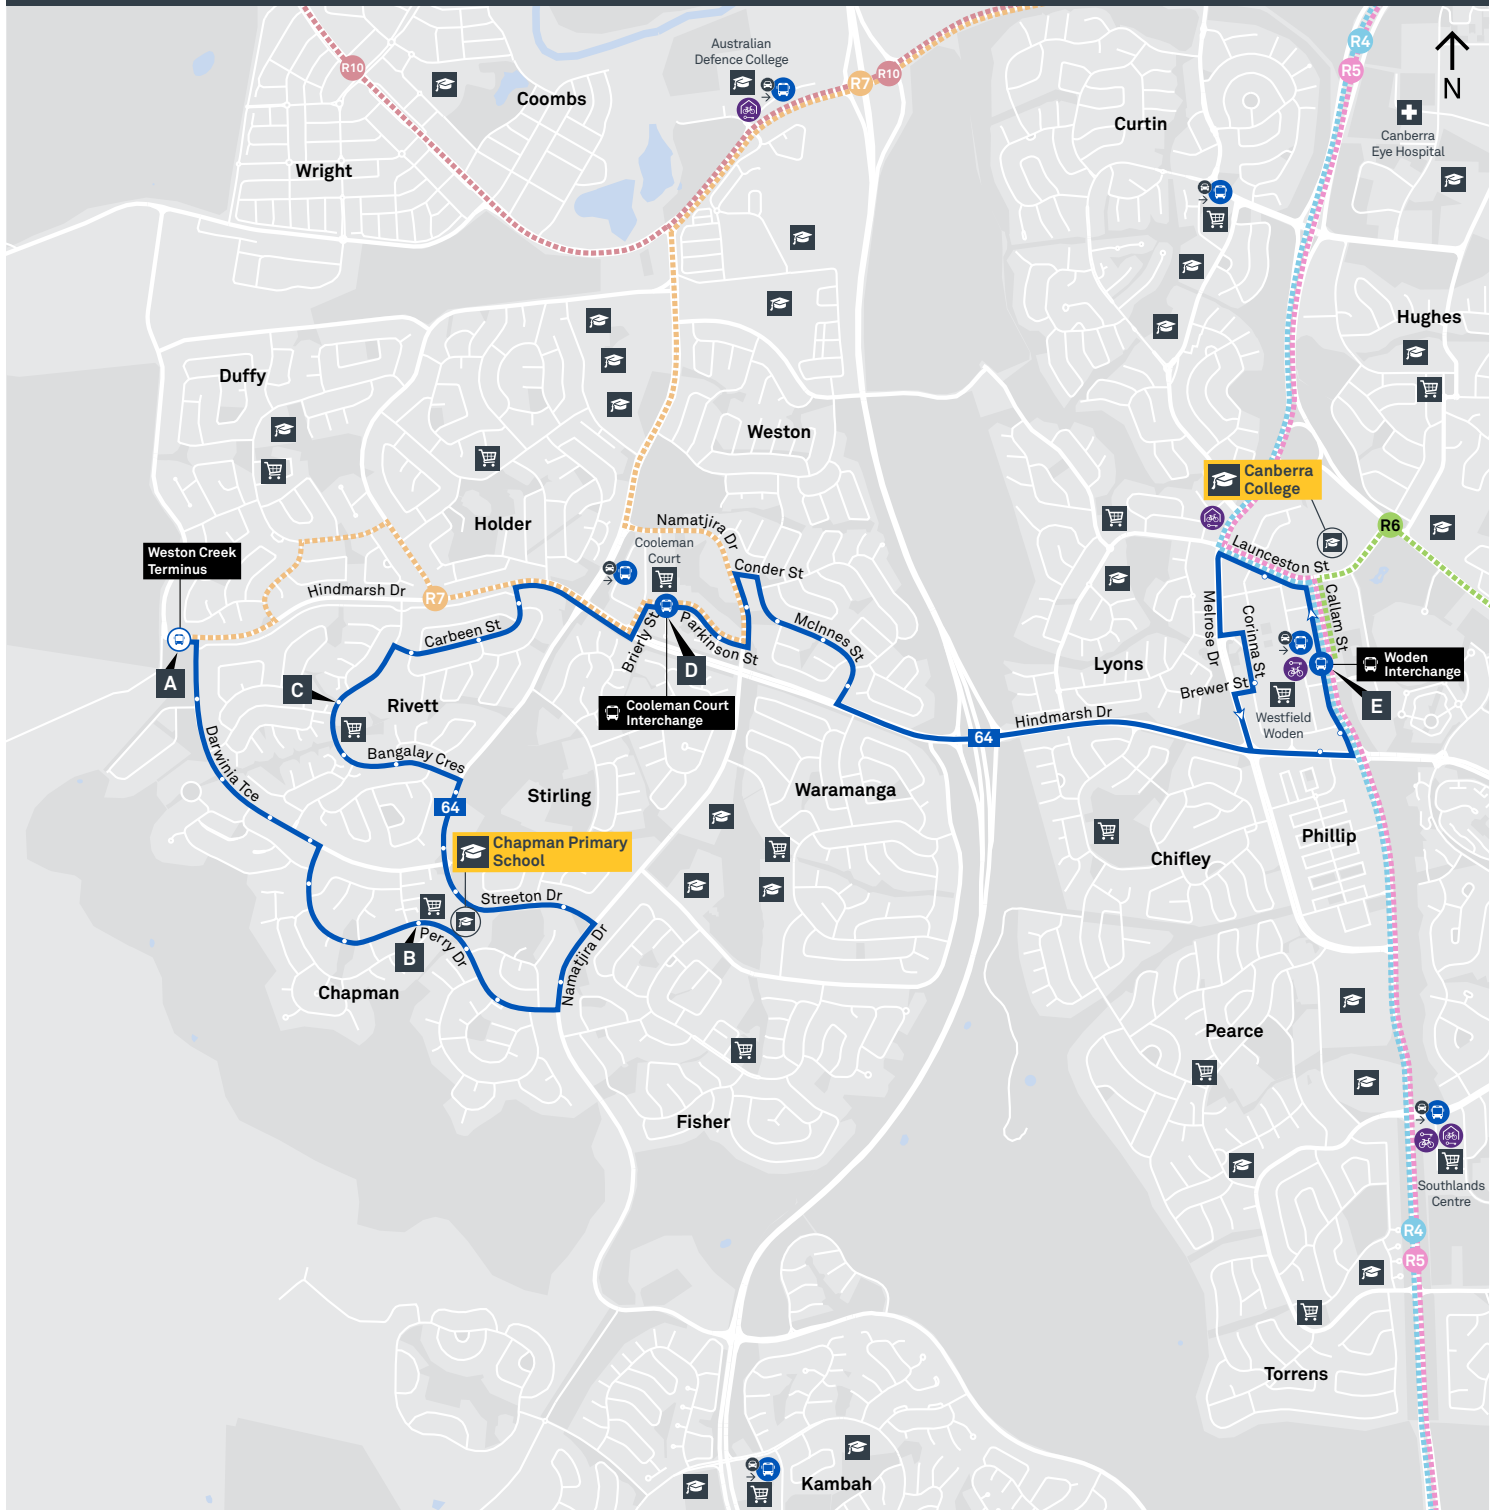

Explanations

- H Operates School Holidays Only
- S Operates School Days Only

WODEN TO WESTON CREEK via Cooleman Court and Rivett

Effective 10 October 2020

SATURDAY

AM	64	6:14	6:24	6:28	6:33	6:40
	64	7:14	7:24	7:28	7:33	7:40
	64	8:14	8:24	8:28	8:33	8:40
	64	9:14	9:26	9:30	9:36	9:43
	64	10:14	10:26	10:30	10:36	10:43
	64	11:14	11:26	11:30	11:36	11:43
PM	64	12:58	1:10	1:14	1:20	1:27
	64	2:58	3:10	3:14	3:20	3:27
	64	4:58	5:10	5:14	5:20	5:27
	64	6:58	7:09	7:13	7:19	7:26
	64	8:58	9:08	9:12	9:17	9:24
	64	10:58	11:08	11:12	11:17	11:24

WESTON CREEK TO WODEN via Rivett and Cooleman Court

Effective 18 July 2020

ROUTE MAP

- Bus route
- Bus interchange
- Mode interchange
- Educational institution
- Hospital
- Bicycle lockers
- Park and Ride
- R4 RAPID route
- Bus terminus
- 64 Route number
- Shopping centre
- Bicycle rails
- Bicycle cage
- Bus stop / this side only