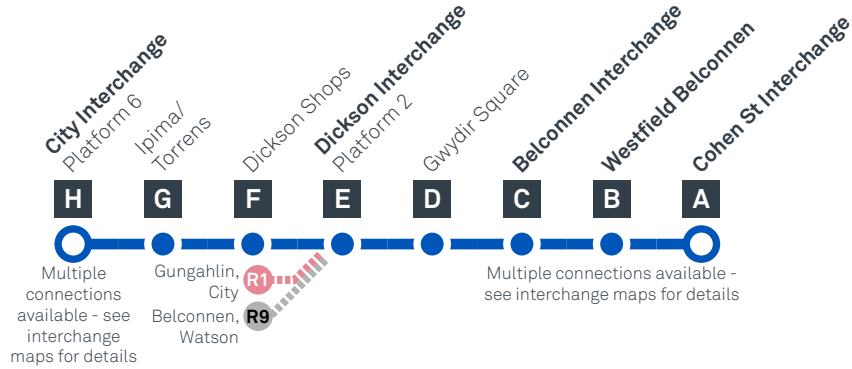

CITY TO BELCONNEN

via Dickson and Kaleen

Effective 10 October 2020

MONDAY TO FRIDAY

AM	31	.....	.....	5:43	5:46	5:56	6:04	6:06	6:11
	31	5:59	6:08	6:13	6:16	6:26	6:34	6:36	6:41
	31	6:16	6:25	6:30	6:33	6:43	6:51	6:53	6:58
	31	6:36	6:45	6:50	6:53	7:03	7:11	7:13	7:18
	31	6:55	7:04	7:09	7:12	7:22	7:30	7:32	7:37
	31	7:13	7:22	7:27	7:30	7:40	7:49	7:51	7:56
	31	7:33	7:45	7:52	7:55	8:05	8:14	8:16	8:21
	31	7:53	8:05	8:12	8:15	8:25	8:34	8:36	8:41
	31	H8:13	H8:25	H8:32	H8:35	H8:45	H8:54	H8:56	H9:01
	31	S8:19	S8:31	S8:38	S8:41	S8:51	S9:00	S9:02	S9:07
	31	8:36	8:48	8:55	8:58	9:07	9:16	9:18	9:23
	31	8:59	9:10	9:16	9:19	9:28	9:37	9:39	9:44
	31	9:17	9:28	9:34	9:37	9:46	9:55	9:57	10:02
	31	9:46	9:57	10:03	10:06	10:15	10:24	10:26	10:31
	31	10:16	10:27	10:33	10:36	10:45	10:54	10:56	11:01
	31	10:46	10:57	11:03	11:06	11:15	11:24	11:26	11:31
	31	11:16	11:27	11:33	11:36	11:45	11:54	11:56	12:01
	31	11:46	11:57	12:03	12:06	12:15	12:24	12:26	12:31
PM	31	12:16	12:27	12:33	12:36	12:45	12:54	12:56	1:01
	31	12:46	12:57	1:03	1:06	1:15	1:24	1:26	1:31
	31	1:16	1:27	1:33	1:36	1:45	1:54	1:56	2:01
	31	1:46	1:57	2:03	2:06	2:15	2:24	2:26	2:31
	31	2:16	2:27	2:34	2:38	2:48	2:57	2:59	3:04
	31	.....	.....	.....	.....	K3:17	S3:26	S3:27	S3:29
	31	2:46	2:59	3:06	3:10	3:20	3:29	3:31	3:36
	31	3:06	3:19	3:26	3:30	3:40	3:49	3:51	3:56
	31	3:25	3:38	3:45	3:49	3:59	4:08	4:10	4:15
	31	3:41	3:54	4:01	4:05	4:15	4:24	4:26	4:31
	31	3:56	4:09	4:16	4:20	4:30	4:39	4:41	4:46
	31	4:11	4:24	4:31	4:35	4:45	4:54	4:56	5:01
	31	4:27	4:40	4:47	4:51	5:01	5:10	5:12	5:17
	31	4:41	4:54	5:01	5:05	5:15	5:24	5:26	5:31
	31	4:56	5:09	5:16	5:20	5:30	5:38	5:40	5:45
	31	5:08	5:21	5:28	5:32	5:42	5:50	5:52	5:57
	31	5:24	5:36	5:43	5:47	5:57	6:05	6:07	6:12
	31	5:40	5:52	5:59	6:03	6:13	6:21	6:23	6:28
	31	5:55	6:07	6:14	6:18	6:28	6:36	6:38	6:43
	31	6:16	6:28	6:35	6:39	6:49	6:57	6:59	7:04
	31	6:36	6:48	6:55	6:59	7:08	7:16	7:18	7:23
	31	6:56	7:07	7:12	7:15	7:24	7:32	7:34	7:39
	31	7:26	7:36	7:41	7:44	7:53	8:01	8:03	8:08
	31	7:56	8:06	8:11	8:14	8:23	8:31	8:33	8:38
	31	8:26	8:36	8:41	8:44	8:53	9:01	9:03	9:08
	31	8:53	9:03	9:08	9:11	9:20	9:28	9:30	9:35
	31	9:53	10:03	10:08	10:11	10:20	10:28	10:30	10:35
	31	10:56	11:06	11:11	11:14	11:23	11:31	11:33	11:38

Explanations

- **H** Operates School Holidays Only
- **S** Operates School Days Only
- **K** Operates School Days Only and starts from St Michaels then travels via Kaleen Primary School 8 minutes earlier