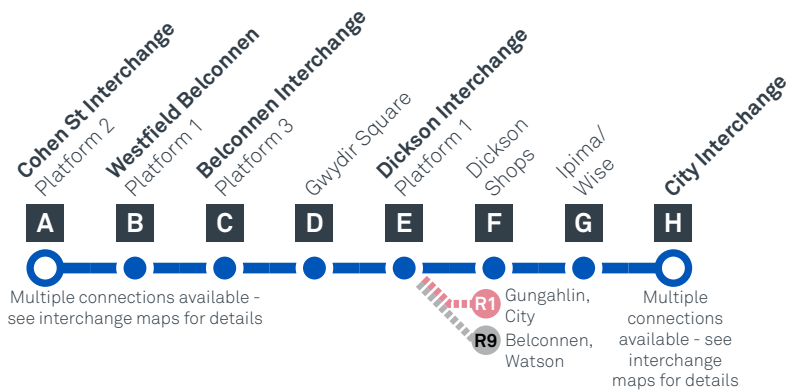

BELCONNEN TO CITY

via Kaleen and Dickson

Effective 10 October 2020

SATURDAY

AM	31	6:43	6:45	6:47	6:56	7:05	7:08	7:13	7:23
	31	7:43	7:45	7:47	7:56	8:05	8:08	8:13	8:23
	31	8:43	8:45	8:47	8:56	9:06	9:09	9:14	9:24
	31	9:43	9:45	9:47	9:57	10:07	10:10	10:15	10:25
	31	10:43	10:45	10:47	10:57	11:07	11:10	11:15	11:25
PM	31	12:11	12:13	12:15	12:25	12:35	12:38	12:43	12:53
	31	2:11	2:13	2:15	2:25	2:35	2:38	2:43	2:53
	31	4:11	4:13	4:15	4:25	4:35	4:38	4:43	4:53
	31	6:11	6:13	6:15	6:25	6:34	6:37	6:42	6:52
	31	8:11	8:13	8:15	8:24	8:33	8:36	8:41	8:51
	31	10:11	10:13	10:15	10:24	10:33	10:36	10:41	10:51

SUNDAY AND PUBLIC HOLIDAYS

AM	31	8:10	8:12	8:14	8:23	8:32	8:35	8:40	8:50
	31	10:10	10:12	10:14	10:24	10:34	10:37	10:42	10:52
PM	31	12:10	12:12	12:14	12:24	12:34	12:37	12:42	12:52
	31	2:10	2:12	2:14	2:24	2:34	2:37	2:42	2:52
	31	4:10	4:12	4:14	4:24	4:34	4:37	4:42	4:52
	31	6:10	6:12	6:14	6:24	6:33	6:36	6:41	6:51
	31	8:11	8:13	8:15	8:24	8:33	8:36	8:41	8:51