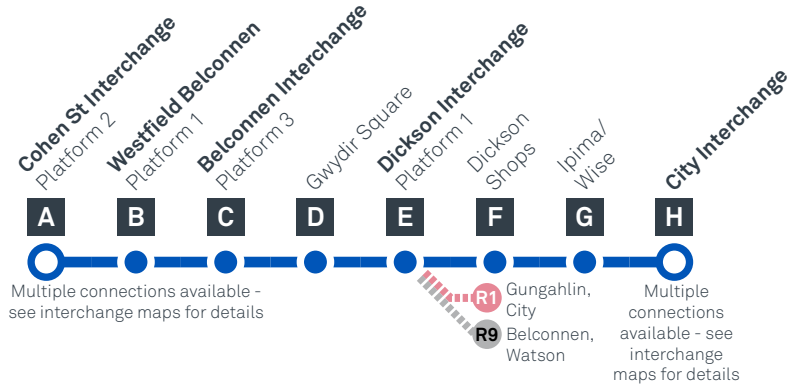

BELCONNEN TO CITY

via Kaleen and Dickson

Effective 10 October 2020

MONDAY TO FRIDAY

AM	31	5:28	5:30	5:32	5:41	5:51	5:54	6:00	6:09
	31	5:48	5:50	5:52	6:01	6:11	6:14	6:20	6:29
	31	6:08	6:10	6:12	6:21	6:31	6:34	6:40	6:49
	31	6:28	6:30	6:32	6:41	6:51	6:54	7:00	7:09
	31	6:46	6:48	6:50	6:59	7:09	7:12	7:18	7:27
	31	7:03	7:05	7:07	7:16	7:26	7:29	7:37	7:49
	31	7:15	7:17	7:19	7:28	7:40	7:43	7:51	8:03
	31	7:29	7:31	7:33	7:45	7:57	8:00	8:08	8:20
	31	7:43	7:45	7:47	7:59	8:11	8:14	8:22	8:34
	31	8:01	8:03	8:05	8:17	8:29	8:32	8:40	8:52
	31	H8:17	H8:19	H8:21	H8:33	H8:45	H8:48	H8:56	H9:07
	31	S8:17	S8:19	S8:21	K8:33	S8:49	S8:52	S9:00	S9:11
	31	8:37	8:39	8:41	8:53	9:04	9:07	9:13	9:24
	31	8:56	8:58	9:00	9:11	9:21	9:24	9:30	9:41
	31	9:17	9:19	9:21	9:32	9:42	9:45	9:51	10:02
	31	9:46	9:48	9:50	10:01	10:11	10:14	10:20	10:31
	31	10:16	10:18	10:20	10:31	10:41	10:44	10:50	11:01
	31	10:46	10:48	10:50	11:01	11:11	11:14	11:20	11:31
	31	11:16	11:18	11:20	11:31	11:41	11:44	11:50	12:01
	31	11:46	11:48	11:50	12:01	12:11	12:14	12:20	12:31
PM	31	12:16	12:18	12:20	12:31	12:41	12:44	12:50	1:01
	31	12:46	12:48	12:50	1:01	1:11	1:14	1:20	1:31
	31	1:16	1:18	1:20	1:31	1:41	1:44	1:50	2:01
	31	1:46	1:48	1:50	2:01	2:11	2:14	2:20	2:31
	31	2:16	2:18	2:20	2:31	2:43	2:46	2:52	3:04
	31	2:48	2:50	2:52	3:04	3:16	3:19	3:25	3:37
	31	.....	.....	.....	.....	S3:26	S3:29	S3:35	S3:47
	31	3:18	3:20	3:22	3:34	3:46	3:49	3:55	4:07
	31	3:48	3:50	3:52	4:04	4:16	4:19	4:25	4:37
	31	4:09	4:11	4:13	4:25	4:37	4:40	4:46	4:58
	31	4:27	4:29	4:31	4:43	4:55	4:58	5:04	5:16
	31	4:46	4:48	4:50	5:02	5:14	5:17	5:23	5:35
	31	5:06	5:08	5:10	5:22	5:34	5:37	5:43	5:54
	31	5:26	5:28	5:30	5:42	5:54	5:57	6:03	6:14
	31	5:46	5:48	5:50	6:02	6:14	6:17	6:23	6:34
	31	6:06	6:08	6:10	6:22	6:34	6:37	6:43	6:54
	31	6:31	6:33	6:35	6:47	6:59	7:02	7:08	7:18
	31	7:01	7:03	7:05	7:14	7:24	7:27	7:33	7:43
	31	7:31	7:33	7:35	7:44	7:54	7:57	8:03	8:13
	31	8:01	8:03	8:05	8:14	8:24	8:27	8:33	8:43
	31	8:31	8:33	8:35	8:44	8:54	8:57	9:03	9:13
	31	9:31	9:33	9:35	9:44	9:54	9:57	10:03	10:13
	31	10:31	10:33	10:35	10:44	10:54	10:57	11:03	11:13
	31	11:31	11:33	11:35	11:44	11:54	11:57	12:03	12:13

Explanations

- H Operates School Holidays Only
- K Operates School Days Only and travels via St Michaels Primary School and Kaleen Primary School
- S Operates School Days Only