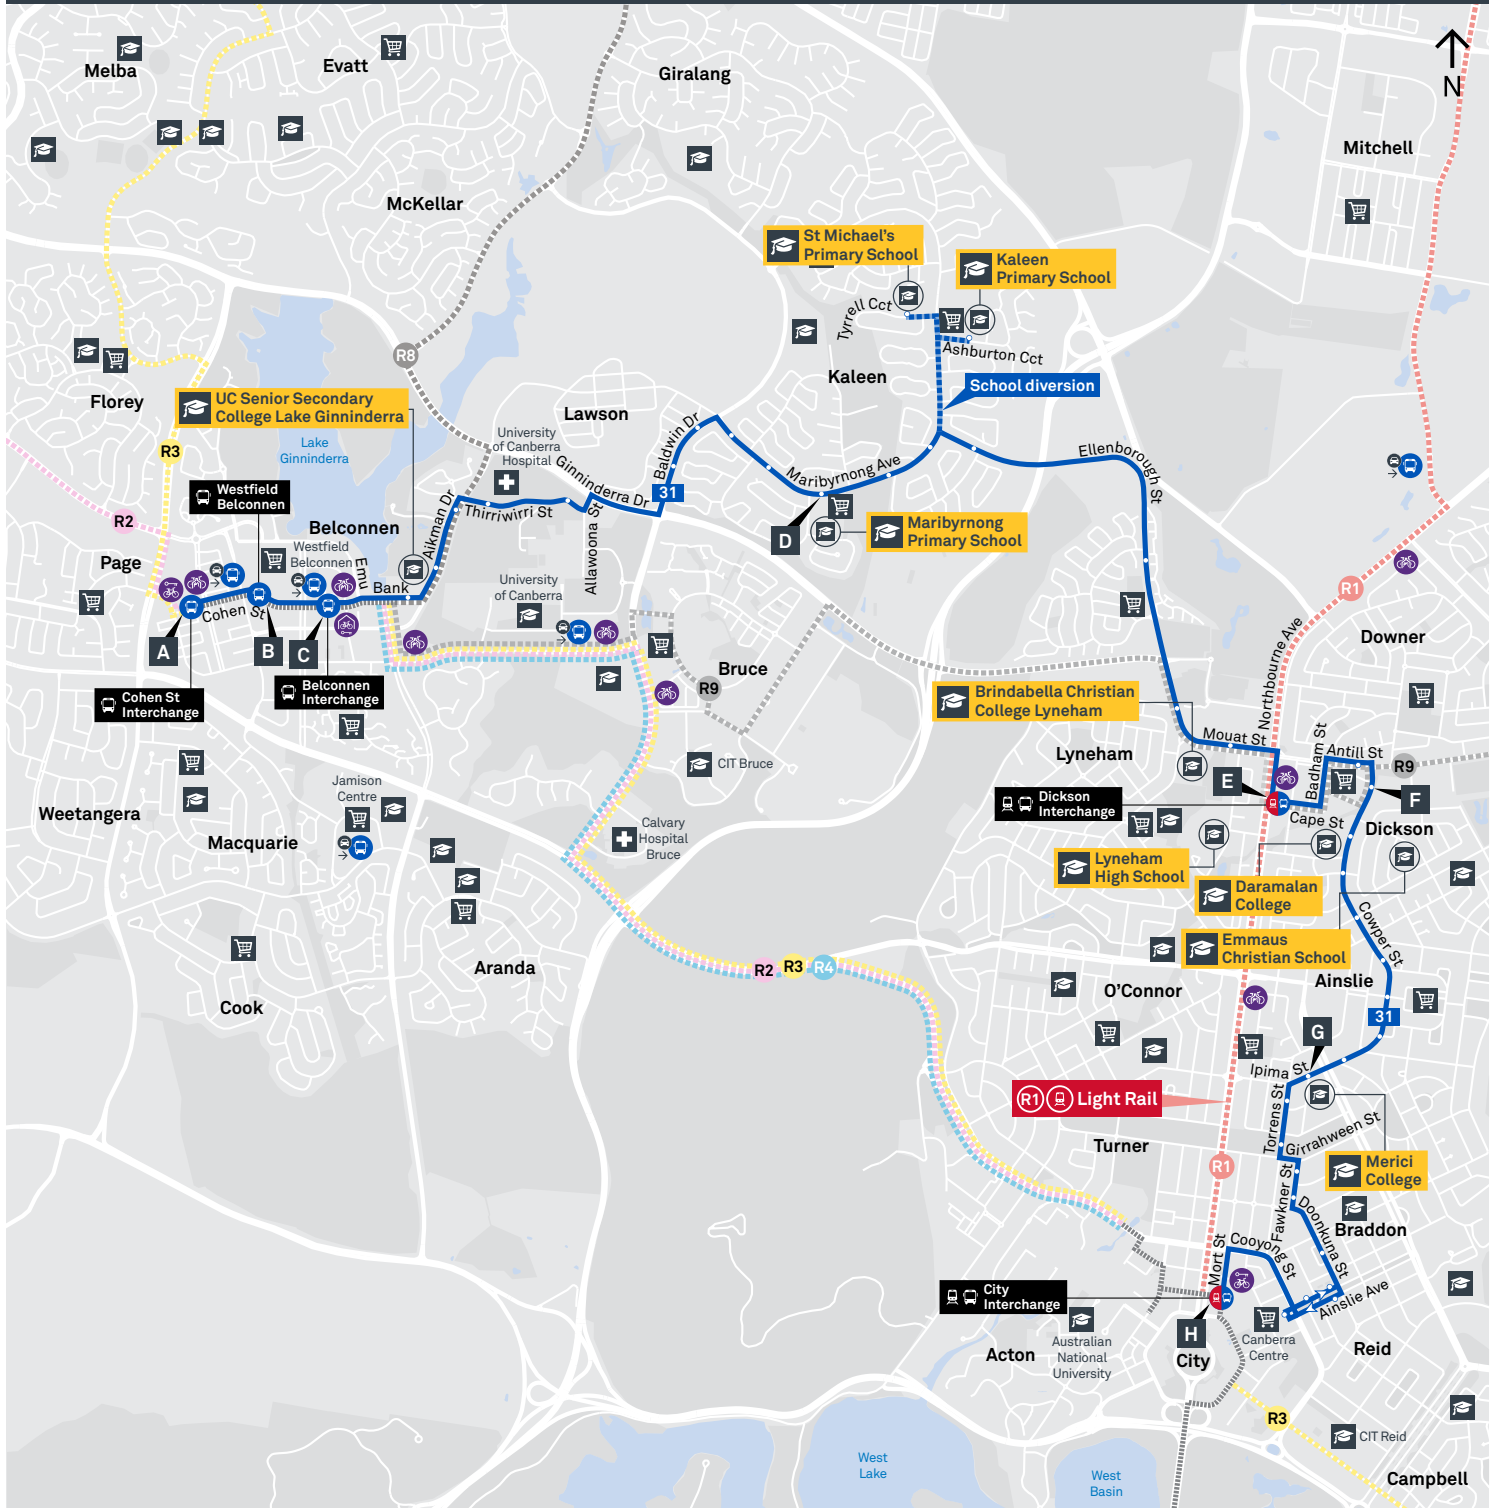

Explanations

- H Operates School Holidays Only
- K Operates School Days Only and travels via St Michaels Primary School and Kaleen Primary School
- S Operates School Days Only

BELCONNEN TO CITY

via Kaleen and Dickson

Explanations

- H** Operates School Holidays Only
- S** Operates School Days Only
- K** Operates School Days Only and starts from St Michaels then travels via Kaleen Primary School 8 minutes earlier

CITY TO BELCONNEN

SUNDAY AND PUBLIC HOLIDAYS

AM	31	7:04	7:14	7:20	7:24	7:32	7:39	7:41	7:46
	31	9:02	9:13	9:19	9:23	9:32	9:41	9:43	9:48
	31	11:02	11:13	11:19	11:23	11:32	11:41	11:43	11:48
PM	31	1:02	1:13	1:19	1:23	1:32	1:41	1:43	1:48
	31	3:02	3:13	3:19	3:23	3:32	3:41	3:43	3:48
	31	5:02	5:13	5:19	5:23	5:31	5:40	5:42	5:47
	31	7:02	7:13	7:19	7:23	7:31	7:40	7:42	7:47
	31	9:02	9:13	9:19	9:22	9:30	9:38	9:40	9:45

BELCONNEN TO CITY via Kaleen and Dickson

Effective 18 July 2020

31

ROUTE MAP

- Bus route
- Bus interchange
- Mode interchange
- Educational institution
- Hospital
- Bicycle lockers
- Park and Ride
- R1** RAPID route
- Bus terminus
- 31 Route number
- Shopping centre
- Bicycle rails
- Bicycle cage
- Bus stop / this side only