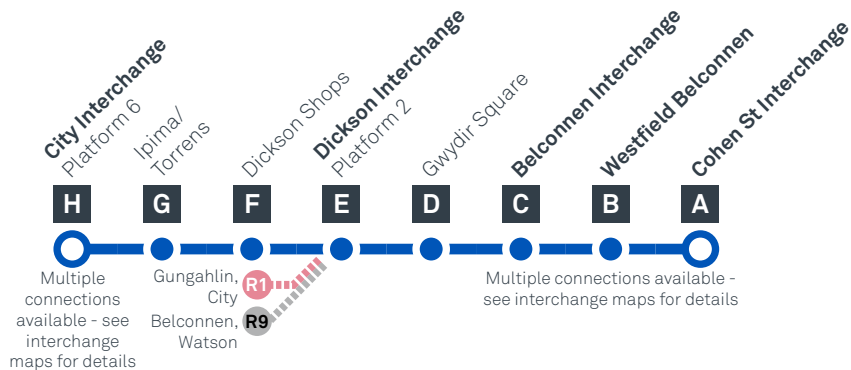

CITY TO BELCONNEN

via Dickson and Kaleen

Effective 10 October 2020

SATURDAY

AM	31	6:36	6:46	6:52	6:56	7:04	7:11	7:13	7:18
	31	7:36	7:46	7:52	7:56	8:04	8:11	8:13	8:18
	31	8:36	8:46	8:52	8:56	9:05	9:14	9:16	9:21
	31	9:35	9:46	9:52	9:56	10:05	10:14	10:16	10:21
	31	10:35	10:46	10:52	10:56	11:05	11:14	11:16	11:21
	31	11:35	11:46	11:52	11:56	12:05	12:14	12:16	12:21
PM	31	1:04	1:15	1:21	1:25	1:34	1:43	1:45	1:50
	31	3:04	3:15	3:21	3:25	3:34	3:43	3:45	3:50
	31	5:04	5:15	5:21	5:25	5:33	5:42	5:44	5:49
	31	7:04	7:15	7:21	7:25	7:33	7:42	7:44	7:49
	31	9:04	9:15	9:21	9:24	9:32	9:40	9:42	9:47
	31	11:04	11:15	11:21	11:24	11:32	11:40	11:42	11:47

SUNDAY AND PUBLIC HOLIDAYS

AM	31	7:04	7:14	7:20	7:24	7:32	7:39	7:41	7:46
	31	9:02	9:13	9:19	9:23	9:32	9:41	9:43	9:48
	31	11:02	11:13	11:19	11:23	11:32	11:41	11:43	11:48
PM	31	1:02	1:13	1:19	1:23	1:32	1:41	1:43	1:48
	31	3:02	3:13	3:19	3:23	3:32	3:41	3:43	3:48
	31	5:02	5:13	5:19	5:23	5:31	5:40	5:42	5:47
	31	7:02	7:13	7:19	7:23	7:31	7:40	7:42	7:47
	31	9:02	9:13	9:19	9:22	9:30	9:38	9:40	9:45